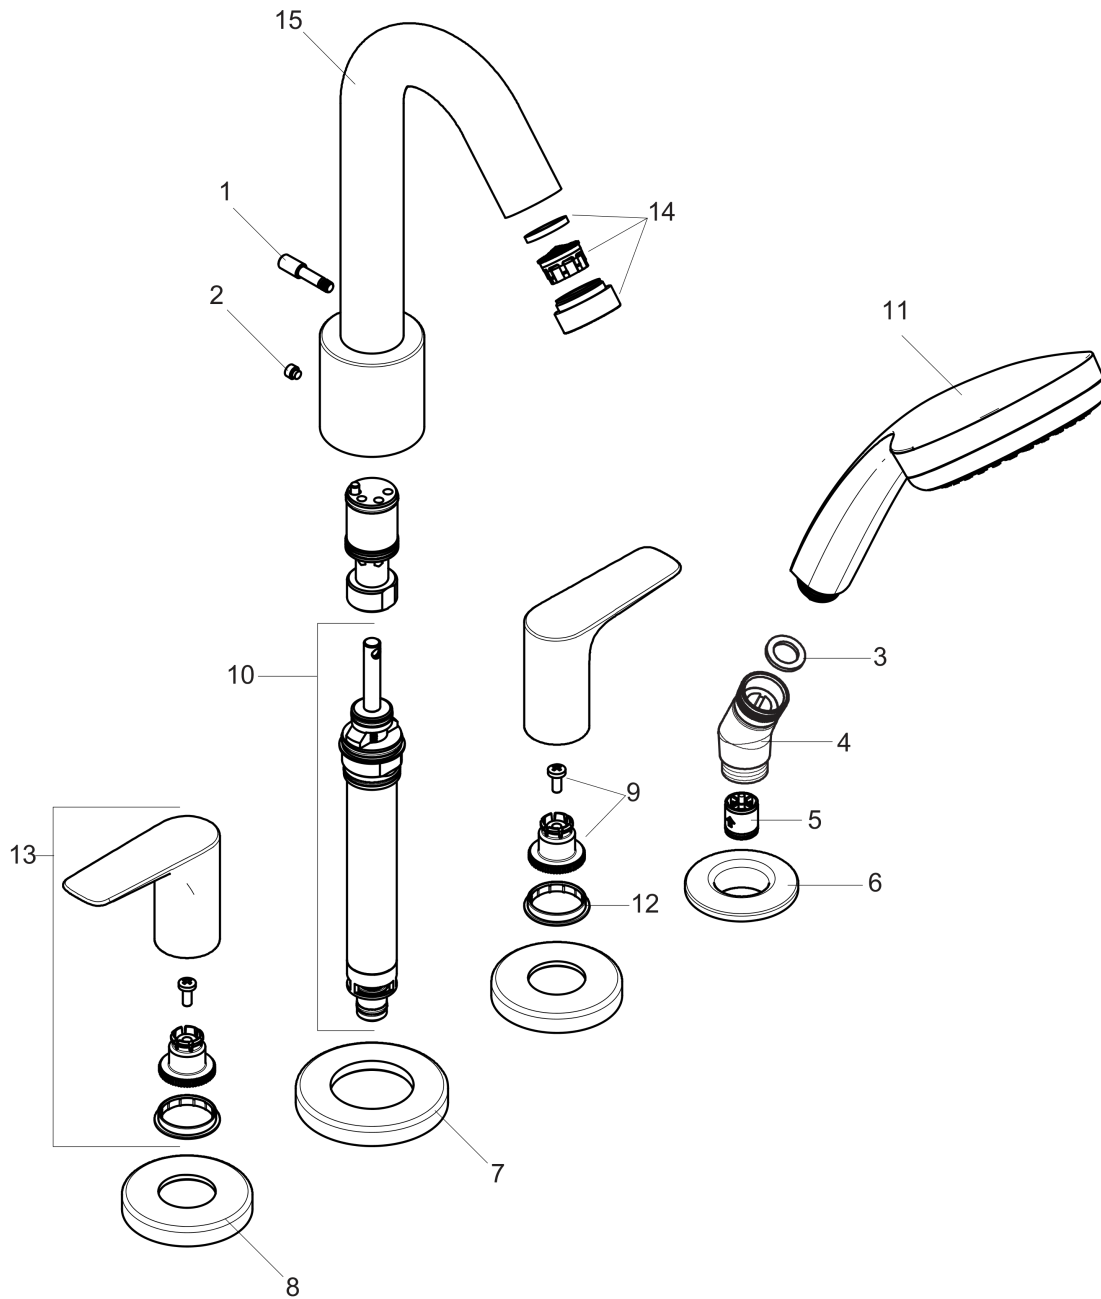

Logis

Logis 4-Hole Roman Tub Set Trim

Finishes : **chrome** Part no. : **71514001**

Description

Features

- Flow: 5.0 GPM
- 90° ceramic valves
- Solid brass
- Diverter for handshower

Comprised of

- Croma E 100 Green Vario-Jet Handshower, 2.0 GPM (#04332USA)

Scale drawing

Logis

Logis 4-Hole Roman Tub Set Trim

Finishes : chrome Part no. : 71514001

Exploded drawing

Year of production: >07/15

Logis

Logis 4-Hole Roman Tub Set Trim

Finishes : **chrome** Part no. : **71514001**

Spare parts list

Year of production: >07/15

Pos.	Description	Part no.	Price	PU
1	diverter knob	96774000	-	1
2	hollow set screw M6x6	97660000	-	1
3	filter packing	94246000	-	1
4	shower holder	28071000	-	1
5	set of non return valves DW 15	94074000	-	1
6	escutcheon Ø 52 mm	97159000	-	1
7	escutcheon Ø 70 mm	97779000	-	1
8	escutcheon	31098000	-	1
9	handle fixing set	94184000	-	1
10	selector assy	96775000	-	1
11	handshower	04332000	-	1
12	set of color-rings cold / hot water	95819000	-	1
13	handle	92779000	-	1
14	aerator M24x1 (25 l/min)	92512000	-	1
15	spout cpl.	95464000	-	1