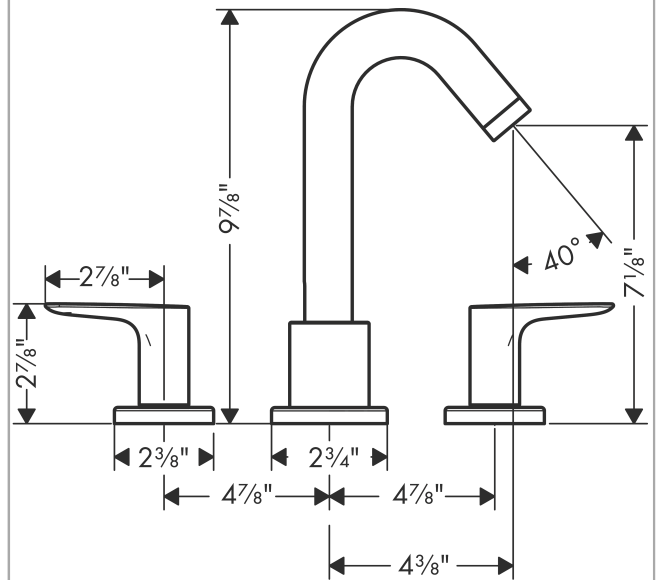

Logis

Logis 3-Hole Roman Tub Set Trim

Finishes : **chrome** Part no. : **71500001**

Description

Features

- Flow: 5.8 GPM
- 90° ceramic valves
- Solid brass

Required accessories

- Rough, 3-Hole Roman Tub Set (#06607USA)

Item details

List Price \$ 398.00

Compliance

Product image

Scale drawing

Logis

Logis 3-Hole Roman Tub Set Trim

Finishes : **chrome** Part no. : **71500001**

Exploded drawing

Year of production: >07/15

Logis

Logis 3-Hole Roman Tub Set Trim

Finishes : **chrome** Part no. : **71500001**

Spare parts list

Year of production: >07/15

Pos.	Description	Part no.	Price	PU
1	hollow set screw M6x6	97660000	-	1
2	handle fixing set	94184000	-	1
3	adapter for spout	88512000	-	1
4	escutcheon Ø 70 mm	97779000	-	1
5	escutcheon	31098000	-	1
6	set of color-rings cold / hot water	95819000	-	1
7	handle	92779000	-	1
8	aerator M24x1 (25 l/min)	92512000	-	1
a	spout cpl.	95463000	-	1