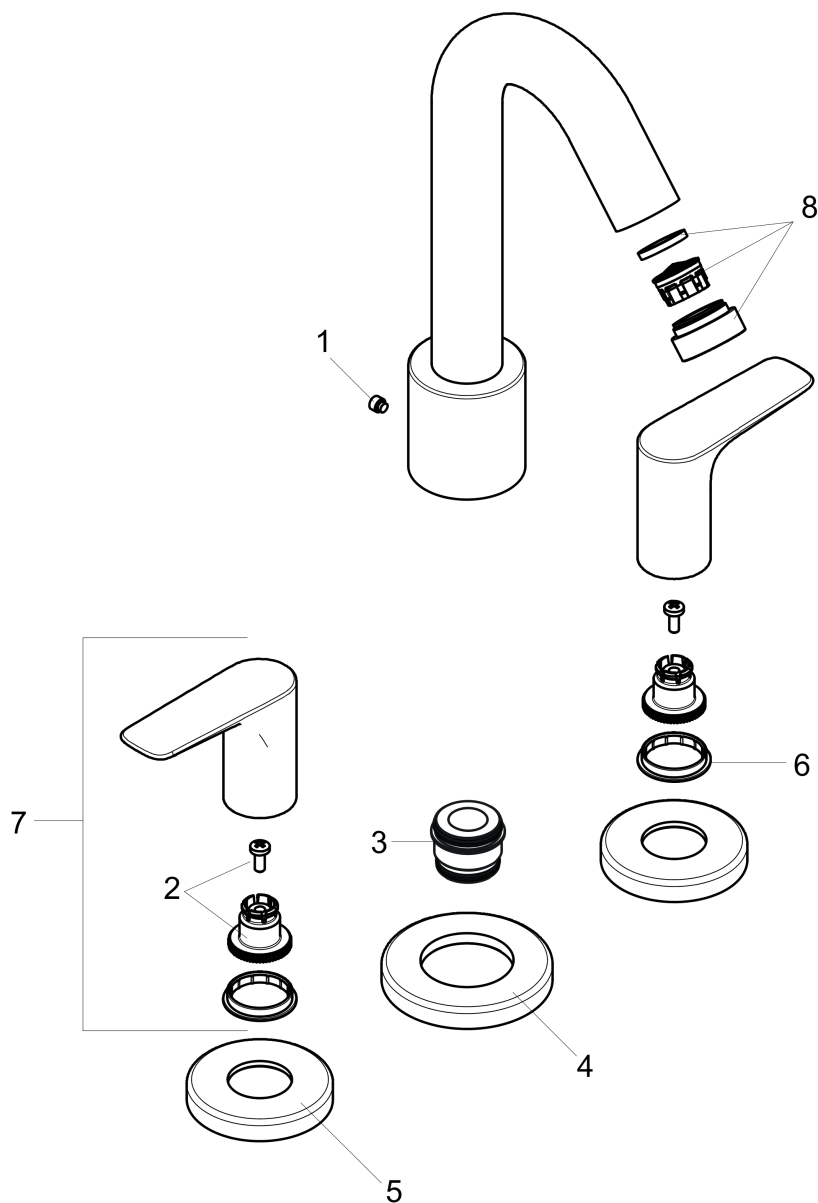

Logis

Logis 3-Hole Roman Tub Set Trim

Finishes : **chrome** Part no. : **71500001**

Description

Features

- Flow: 5.8 GPM
- 90° ceramic valves
- Solid brass

Required accessories

- Rough, 3-Hole Roman Tub Set (#06607USA)

Item details

List Price \$ 398.00

Compliance

Product image

Scale drawing

Logis

Logis 3-Hole Roman Tub Set Trim

Finishes : **chrome** Part no. : **71500001**

Exploded drawing

Year of production: >07/15

Logis

Logis 3-Hole Roman Tub Set Trim

Finishes : **chrome** Part no. : **71500001**

Spare parts list

Year of production: >07/15

Pos.	Description	Part no.	Price	PU
1	hollow set screw M6x6	97660000	-	1
2	handle fixing set	94184000	-	1
3	adapter for spout	88512000	-	1
4	escutcheon Ø 70 mm	97779000	-	1
5	escutcheon	31098000	-	1
6	set of color-rings cold / hot water	95819000	-	1
7	handle	92779000	-	1
8	aerator M24x1 (25 l/min)	92512000	-	1
a	spout cpl.	95463000	-	1