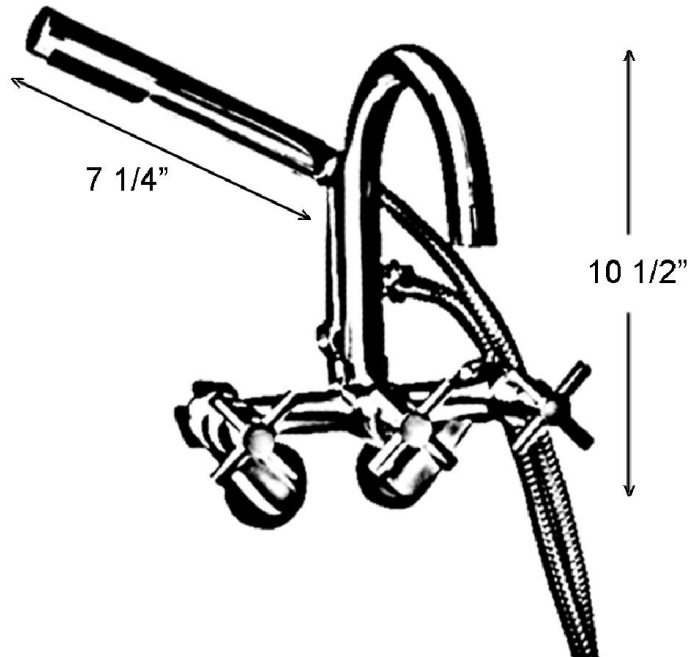

# TUB WALL MOUNT FILLER WITH HANDSHOWER

Cat. No.  
7082

Front to back: 10"  
Tip of spout to center of handle: 4"

## Features:

- ▶ Solid brass construction
- ▶ 1/4" Turn ceramic disc cartridges
- ▶ Gooseneck spout reach is 6-1/2"
- ▶ Spout flow rate 7.5 GPM
- ▶ Wand style hand shower
- ▶ Handshower flow rate 2.5 GPM
- ▶ 60" Handshower hose
- ▶ Swing arm couplers included making centers adjustable
- ▶ Available in 3 finishes

## Finishes:

- CP** Polished Chrome
- BN** Brushed Nickel
- ORB** Oil Rubbed Bronze

Dimensions are nominal and may vary. Dimensions and specifications subject to change without notice.