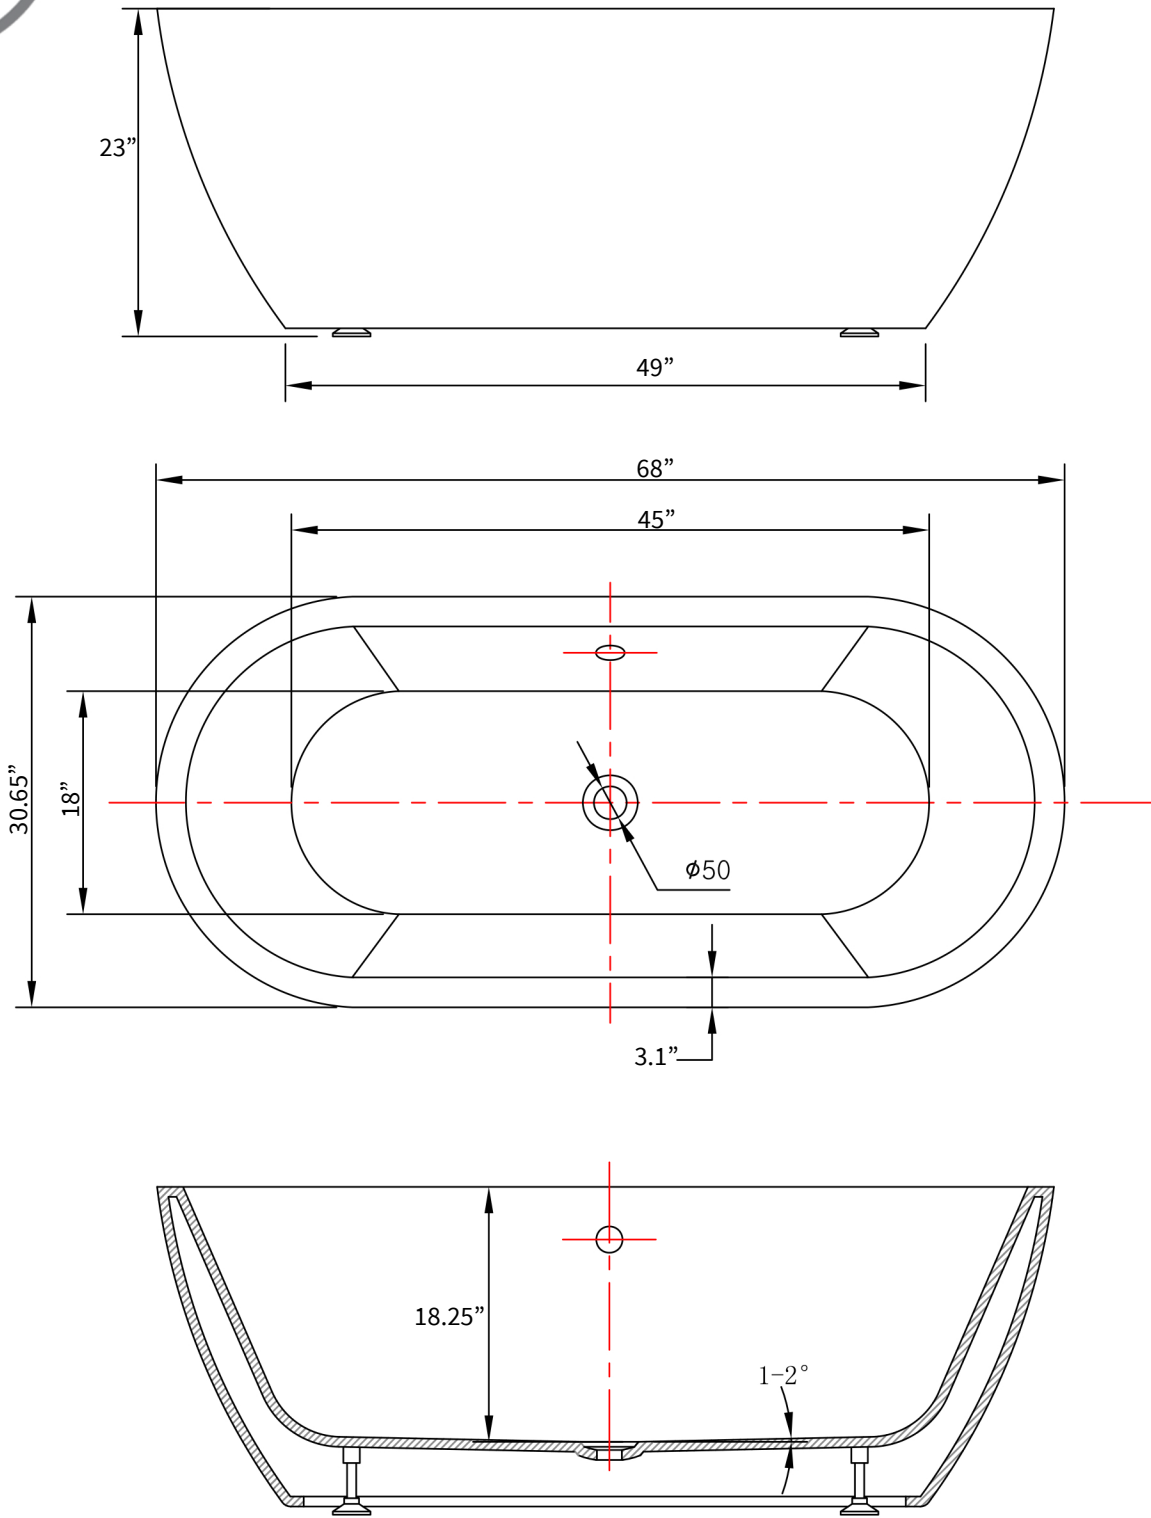

# Specification Sheet

## Venice Bathtub

 ALL DIMENSIONS & SPECIFICATIONS ARE APPROXIMATE & SUBJECT TO CHANGE WITHOUT NOTICE.