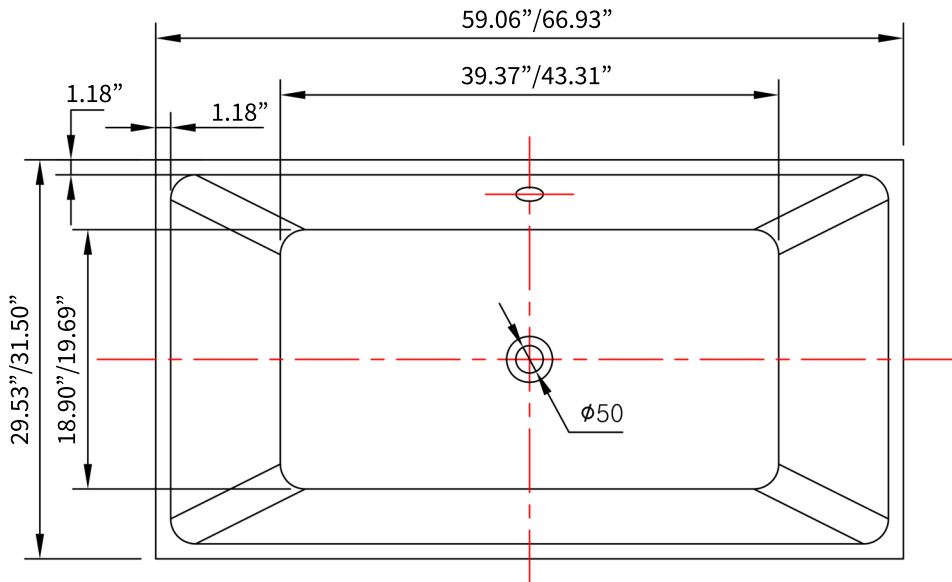

Specification Sheet

Dockweiler Bathtub

 ALL DIMENSIONS & SPECIFICATIONS ARE APPROXIMATE & SUBJECT TO CHANGE WITHOUT NOTICE.