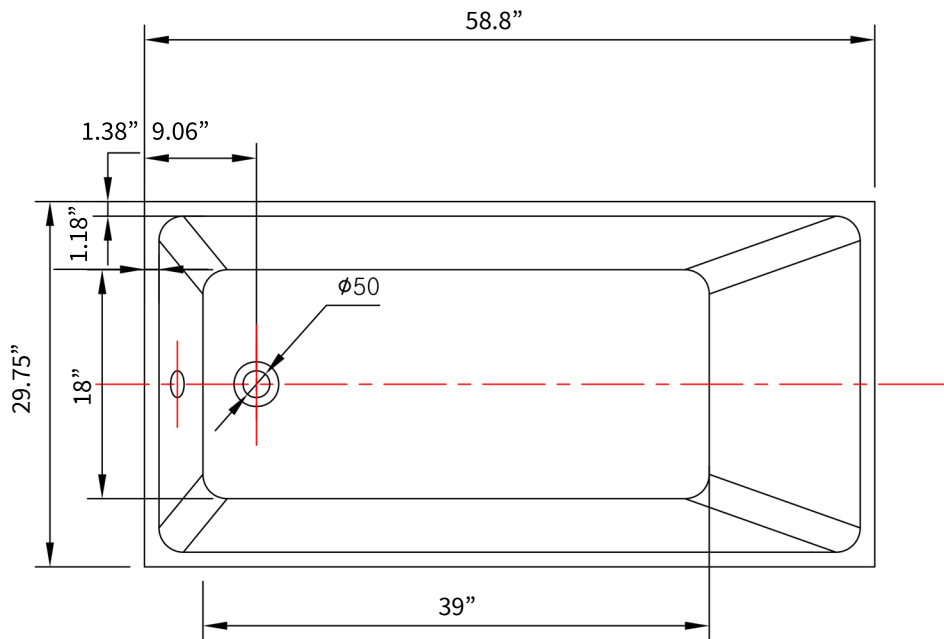

# Specification Sheet

## Long Beach 60" Bathtub

 ALL DIMENSIONS & SPECIFICATIONS ARE APPROXIMATE & SUBJECT TO CHANGE WITHOUT NOTICE.