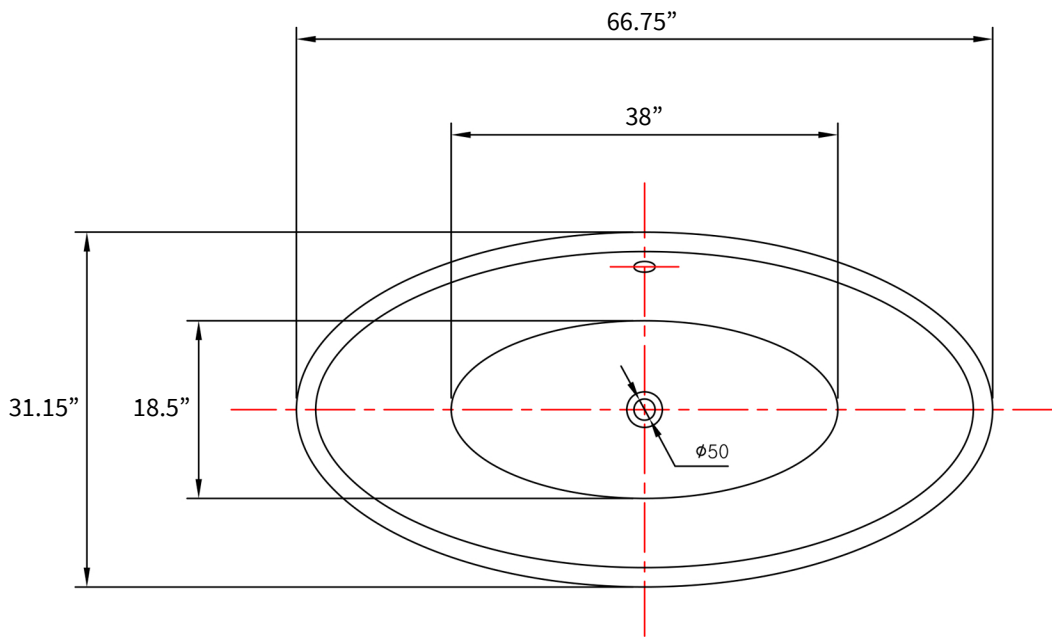

Specification Sheet

Newport Bathtub

ALL DIMENSIONS & SPECIFICATIONS
ARE APPROXIMATE & SUBJECT TO
CHANGE WITHOUT NOTICE.