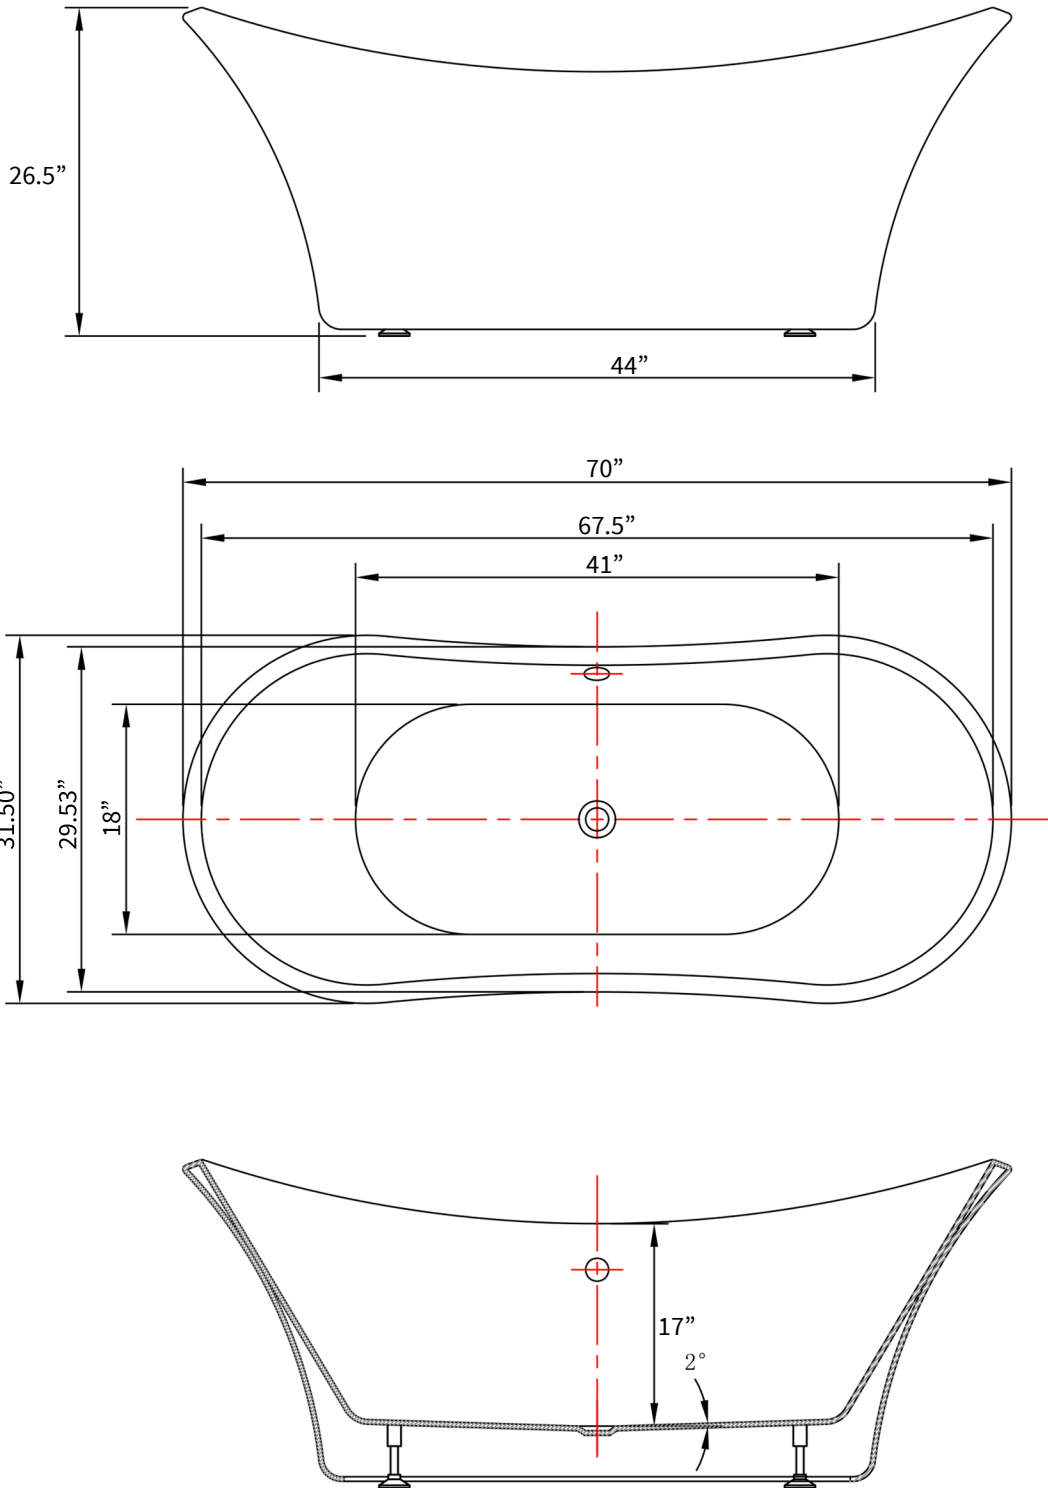

Specification Sheet

Torrance Bathtub

 ALL DIMENSIONS & SPECIFICATIONS ARE APPROXIMATE & SUBJECT TO CHANGE WITHOUT NOTICE.