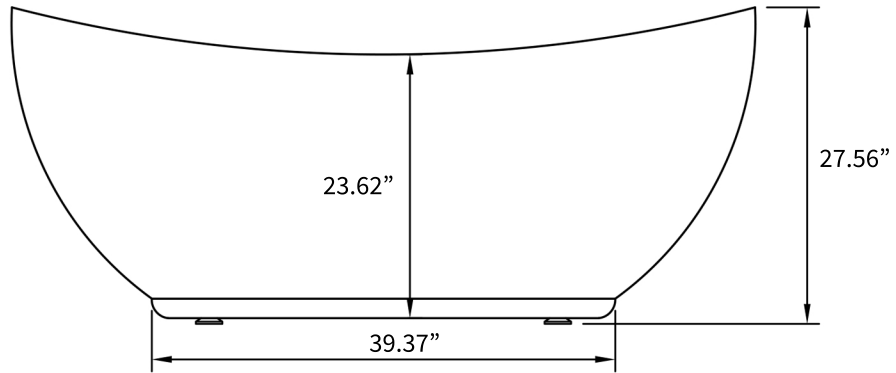

Specification Sheet

Seal 69" Bathtub

ALL DIMENSIONS & SPECIFICATIONS
ARE APPROXIMATE & SUBJECT TO
CHANGE WITHOUT NOTICE.