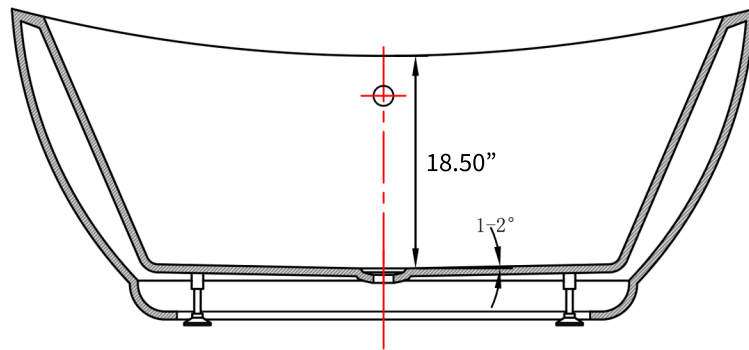

Specification Sheet

Seal 69" Bathtub

ALL DIMENSIONS & SPECIFICATIONS
ARE APPROXIMATE & SUBJECT TO
CHANGE WITHOUT NOTICE.