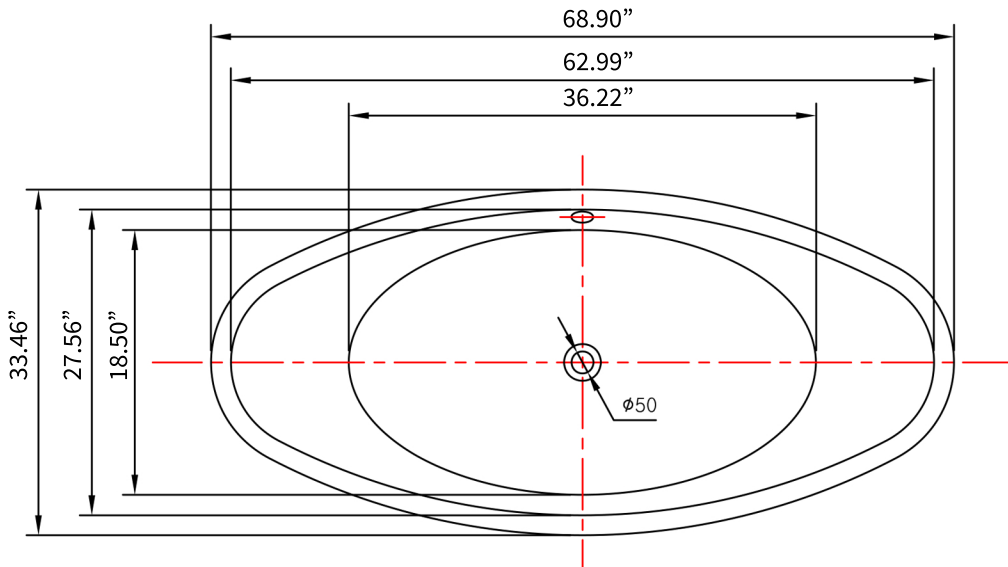

Specification Sheet

Seal 69" Bathtub

ALL DIMENSIONS & SPECIFICATIONS
ARE APPROXIMATE & SUBJECT TO
CHANGE WITHOUT NOTICE.