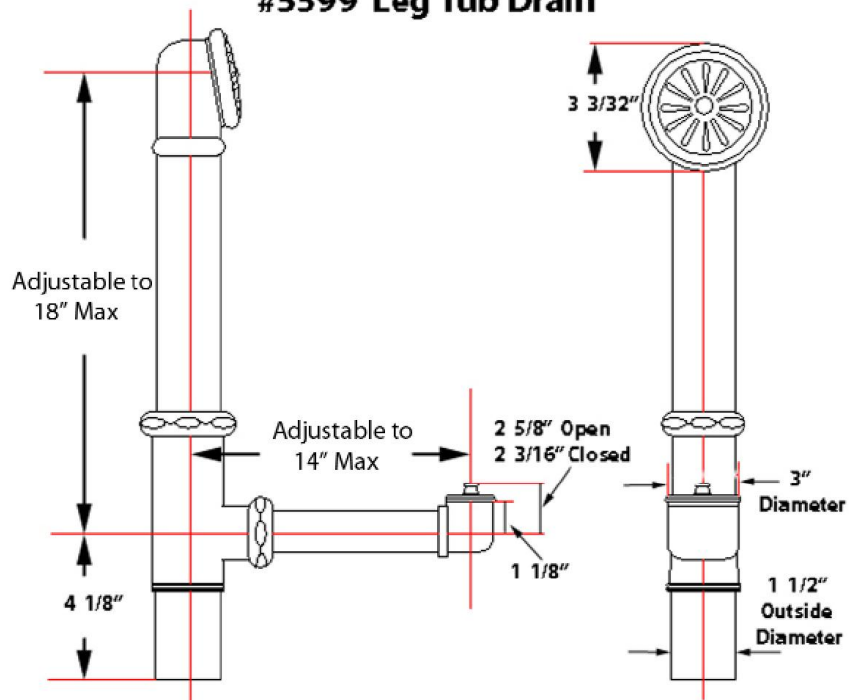

# LEG TUB DRAIN

Cat. No.  
5599

Escutcheon Height: 1-1/4"

## Features:

- ▶ Twist-and-lift stopper
- ▶ Includes deep escutcheon
- ▶ Height adjustable 15"-18"
- ▶ Depth adjustable 12"-14"
- ▶ Includes deep escutcheon
- ▶ IAPMO approved
- ▶ Available in 5 Finishes

## #5599 Leg Tub Drain

Dimensions and specifications subject to change without notice.