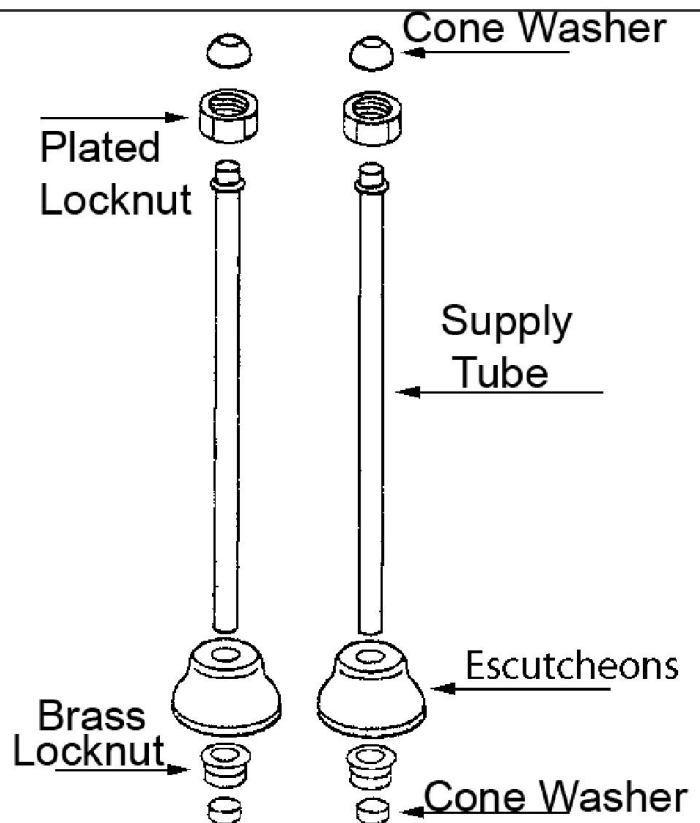

STRAIGHT BATH SUPPLIES

Cat.No.

5577

H: 24"

OD: 1/2"

Features:

- ▶ For use with faucets mounted to the tub deck
- ▶ No stops
- ▶ 1/2" Compression inlet
- ▶ 3/4" Compression outlet
- ▶ Bottom flange 2 1/2" diameter
- ▶ 0.500" Outer diameter
- ▶ 0.400" Inner diameter
- ▶ 0.030" Thickness of the wall
- ▶ Available in 5 Finishes

Finishes:

CP	Polished Chrome	SN	Brushed Nickel
BP	Polished Brass	ORB	Oil Rubbed Bronze
PN	Polished Nickel		

Use on concrete floors requires special installation. We recommend using a plumbing professional.