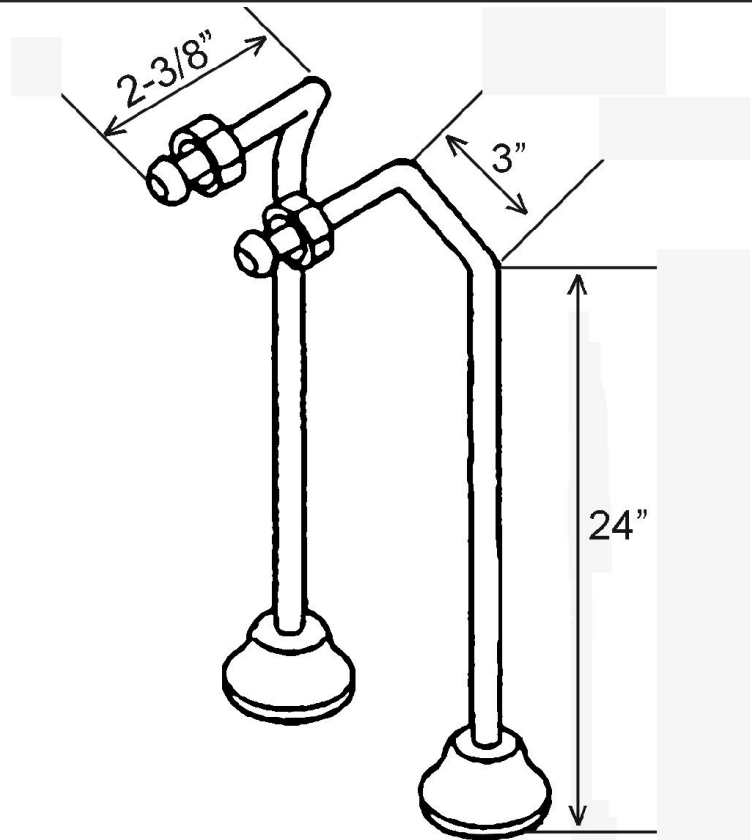

Finishes:

CP	Polished Chrome	PN	Polished Nickel
PB	Polished Brass	BN	Brushed Nickel
ORB	Oil Rubbed Bronze