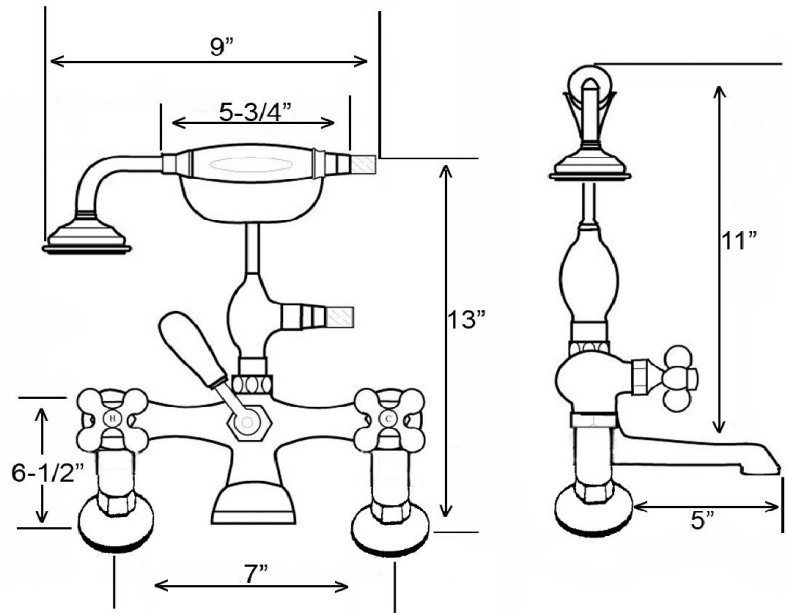

TUB RIM MOUNT FILLER WITH HANDSHOWER

Cat. No.
4601

Features:

- ▶ Brass construction
- ▶ Elephant spout length is 5"
- ▶ Spout has flow rate is 3.70 GPM
- ▶ Available with porcelain lever (**4601- PL**) or metal cross lever handles (**4601-MC**)
- ▶ Telephone handshower with cradle and hose
- ▶ Handshower flow rate 2.5 GPM
- ▶ Handshower includes backflow preventer
- ▶ 6" Elbow mounts included
- ▶ IAPMO approved
- ▶ 7" Centers for deck mounting on acrylic or cast iron tubs
- ▶ ¼ Turn ceramic disc cartridges
- ▶ To be used with straight bath supplies, **Part #5577**

Finishes:

BP Polished Brass
CP Polished Chrome
SN Brushed Nickel

PN Polished Nickel
ORB Oil Rubbed Bronze

6" Elbow Mounts

Dimensions are nominal and may vary. Dimensions and specifications subject to change without notice.