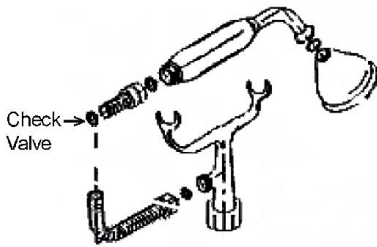

TUB RIM MOUNT FILLER WITH HANDSHOWER

Cat. No.
4601

Features:

- ▶ Brass construction
- ▶ Elephant spout length is 5"
- ▶ Spout has flow rate is 3.70 GPM
- ▶ Available with porcelain lever (**4601- PL**) or metal cross lever handles (**4601-MC**)
- ▶ Telephone handshower with cradle and hose
- ▶ Handshower flow rate 2.5 GPM
- ▶ Handshower includes backflow preventer
- ▶ 6" Elbow mounts included
- ▶ IAPMO approved
- ▶ 7" Centers for deck mounting on acrylic or cast iron tubs
- ▶ ¼ Turn ceramic disc cartridges
- ▶ To be used with straight bath supplies, **Part #5577**

Finishes:

BP Polished Brass
CP Polished Chrome
SN Brushed Nickel

PN Polished Nickel
ORB Oil Rubbed Bronze

6" Elbow Mounts

Dimensions are nominal and may vary. Dimensions and specifications subject to change without notice.