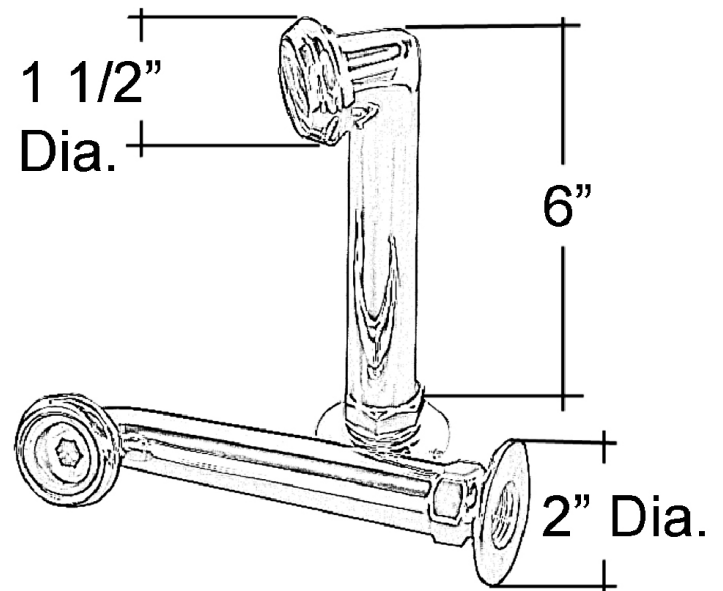

6" ELBOWS

Cat. No
4503

L: 6"

Thread diameter: 3/4"

Features:

- ▶ For rim mounted faucets
- ▶ Sold in pairs
- ▶ Available in 5 Finishes

Finishes:

- CP** Polished Chrome
- BP** Polished Brass
- SN** Brushed Nickel
- PN** Polished Nickel
- ORB** Oil Rubbed Bronze

Dimensions are nominal and may vary. Dimensions and specifications subject to change without notice.