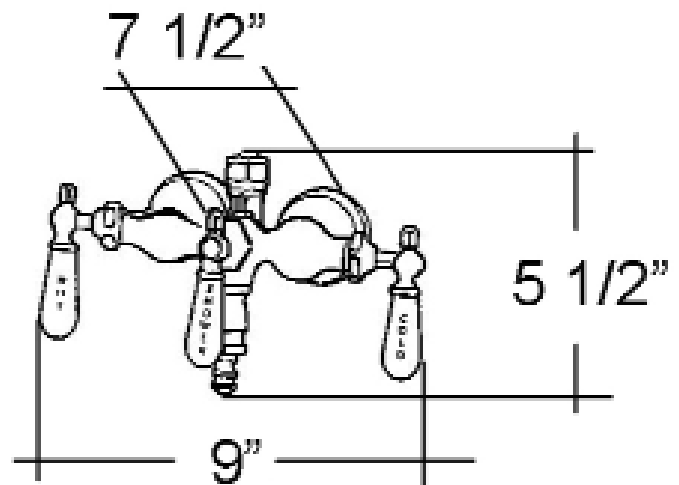

# TUB DIVERTER BATHCOCK

Cat. No.  
4073

L: 5-1/2"  
W: 9"  
D: 7-1/2"

## Features:

- ▶ Old Style Spigot
- ▶ 1/4 Turn ceramic disc cartridges
- ▶ Porcelain lever handles
- ▶ Flow Rate is 3.34 GPM
- ▶ 3-3/8" Centers
- ▶ F 3/8" Riser connection
- ▶ 3/4" Nipples
- ▶ Acrylic tub use Only
- ▶ Available in 5 finishes
- ▶ Riser cap not available
- ▶ For cast iron tubs use **Part# 4072**
- ▶ To be use with double offset bath supplies **Part# 5576**

## Finishes:

CP Polished Chrome      PN Polished  
PB Polished Brass      SN Brushed Nickel  
ORB Oil-Rubbed Bronze

Dimensions are nominal and may vary. Dimensions and specifications subject to change without notice.