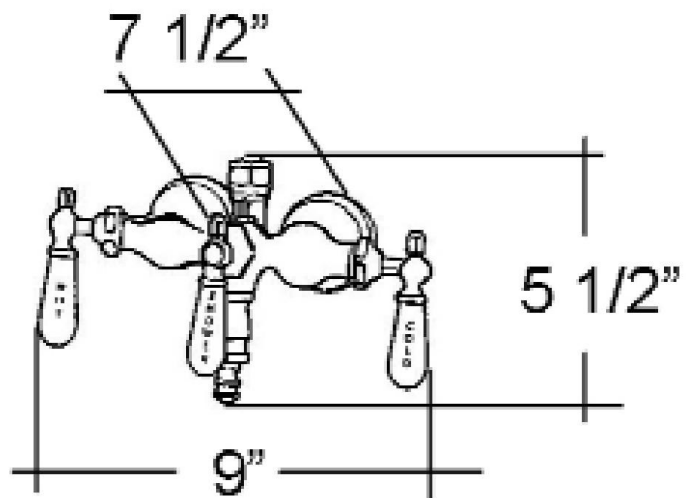

TUB DIVERTER BATHCOCK

Cat. No.
4072

L: 5 -1/2"
W: 9"
D: 7-1/2"

Features:

- ▶ Old style spigot
- ▶ Brass body
- ▶ Porcelain lever handles
- ▶ 1/4 Turn ceramic disc cartridges
- ▶ Flow rate is 3.34 GPM
- ▶ 3-3/8" Centers
- ▶ F 3/8" Riser connection
- ▶ 3/4" Nipples
- ▶ IAPMO approved
- ▶ Cast Iron Tub Use Only
- ▶ Riser cap not available

Finishes:

CP Polished Chrome

Dimensions are nominal and may vary. Dimensions and specifications subject to change without notice.