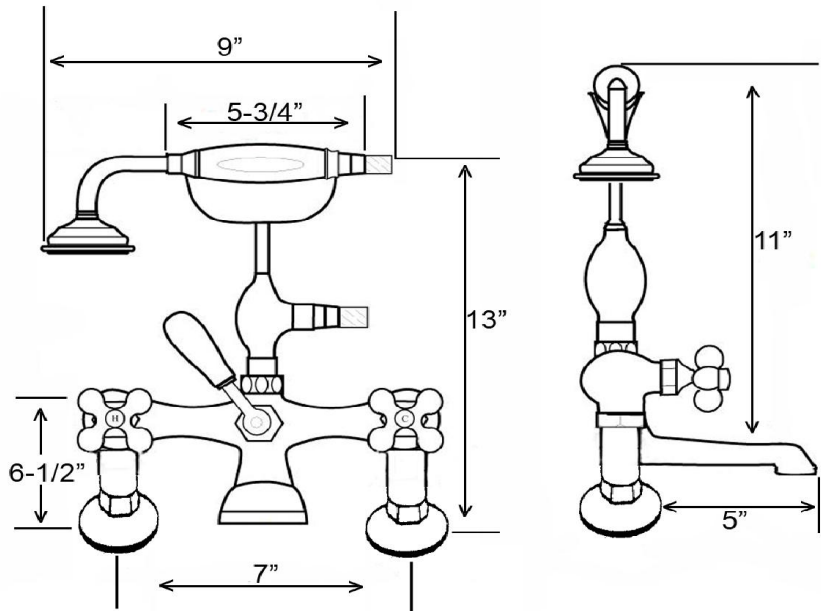

TUB FILLER WITH DIVERTER, HANDSHOWER AND SHOWERHEAD

Cat. No.
4062

Riser Height: 62"
Hose Length: 59"

6" Elbow Mounts

Features:

- ▶ Elephant spout length is 5"
- ▶ Spout flow rate is 3.7 GPM
- ▶ Telephone style handshower has flow rate of 2.5 GPM
- ▶ Handshower includes backflow preventor
- ▶ Sunflower showerhead has flow rate of 2.44 GPM
- ▶ 6" Elbow mounts included
- ▶ ¼ Turn ceramic disc cartridges
- ▶ Available with porcelain lever (**4062-PL**) or metal cross (**4062-MC**) handles
- ▶ 7" Centers for deck mounting on acrylic or cast iron tubs
- ▶ Includes wall support **4195WS**
- ▶ To Be Used with Straight Bath Supplies, **Part #5577**

Finishes:

BP Polished Brass **PN** Polished Nickel
CP Polished Chrome **SN** Brushed Nickel
ORB Oil Rubbed Bronze

Dimensions are nominal and may vary. Dimensions and specifications subject to change without notice.