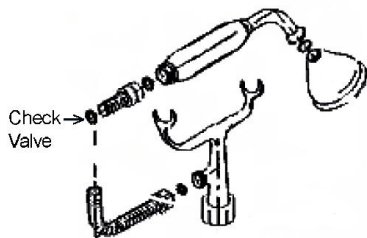

TUB FILLER WITH DIVERTER, HANDSHOWER AND SHOWERHEAD

Cat. No.
4062

Riser Height: 62"
Hose Length: 59"

6" Elbow Mounts

Features:

- ▶ Elephant spout length is 5"
- ▶ Spout flow rate is 3.7 GPM
- ▶ Telephone style handshower has flow rate of 2.5 GPM
- ▶ Handshower includes backflow preventor
- ▶ Sunflower showerhead has flow rate of 2.44 GPM
- ▶ 6" Elbow mounts included
- ▶ ¼ Turn ceramic disc cartridges
- ▶ Available with porcelain lever (**4062-PL**) or metal cross (**4062-MC**) handles
- ▶ 7" Centers for deck mounting on acrylic or cast iron tubs
- ▶ Includes wall support **4195WS**
- ▶ To Be Used with Straight Bath Supplies, **Part #5577**