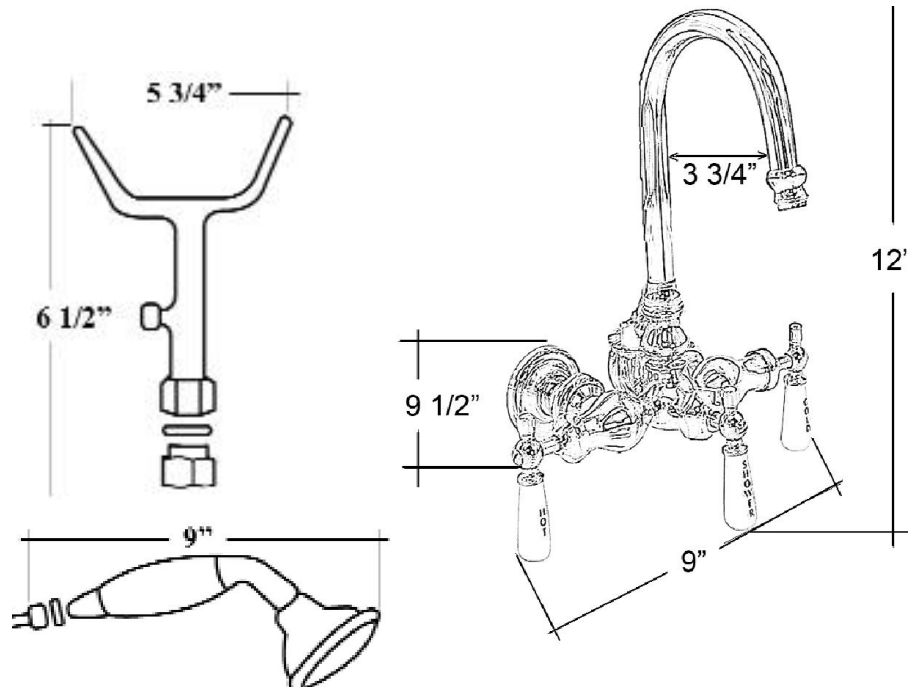

TUB WALL-MOUNTED FAUCET WITH HAND SHOWER

Cat. No.

4022

Features:

- ▶ Code gooseneck spout
- ▶ Telephone style handheld shower with cradle and 59" hose
- ▶ Backflow preventor in handshower
- ▶ ¼ turn ceramic disc cartridges
- ▶ 3-3/8" centers for tub wall mount installation
- ▶ Flow rate for spout is 3.68 GPM
- ▶ Flow rate for handshower is 2.5 GPM
- ▶ IAPMO approved
- ▶ To be used with double offset bath supplies:
part #5576
- ▶ Can be used with freestanding bath supplies
Part #4502

W: 9"
D: 9-1/2"
H: 12"

Finishes:

BP	Polished Brass	PN	Polished Nickel
CP	Polished Chrome	ORB	Oil Rubbed Bronze
SN	Brushed Nickel		

Dimensions are nominal and may vary. Dimensions and specifications subject to change without notice.