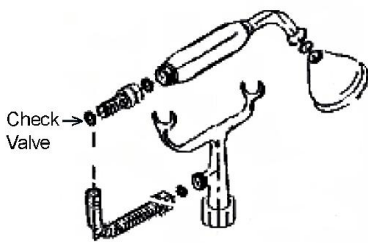

TUB WALL-MOUNTED FAUCET WITH HAND SHOWER

Cat. No.

4022

Features:

- ▶ Code gooseneck spout
- ▶ Telephone style handheld shower with cradle and 59" hose
- ▶ Backflow preventor in handshower
- ▶ ¼ turn ceramic disc cartridges
- ▶ 3-3/8" centers for tub wall mount installation
- ▶ Flow rate for spout is 3.68 GPM
- ▶ Flow rate for handshower is 2.5 GPM
- ▶ IAPMO approved
- ▶ To be used with double offset bath supplies:
part #5576
- ▶ Can be used with freestanding bath supplies
Part #4502

W: 9"
D: 9-1/2"
H: 12"

Finishes:

BP	Polished Brass	PN	Polished Nickel
CP	Polished Chrome	ORB	Oil Rubbed Bronze
SN	Brushed Nickel		

Dimensions are nominal and may vary. Dimensions and specifications subject to change without notice.