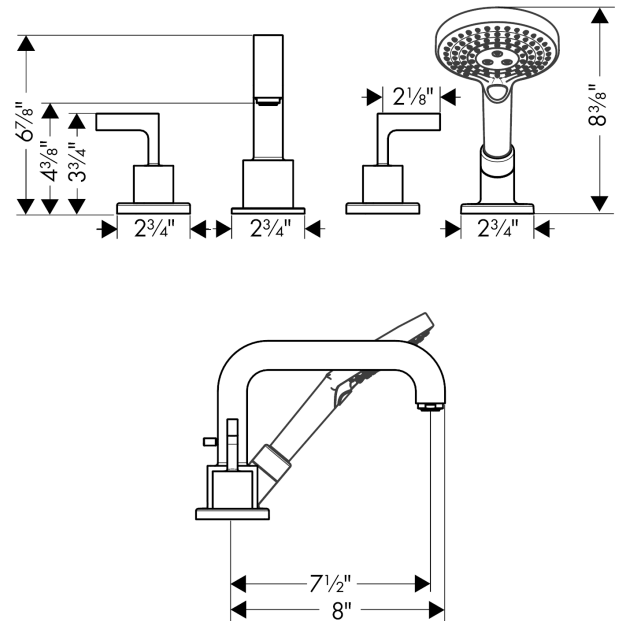

AXOR Citterio

Axor Citterio 4-Hole Roman Tub Set Trim with Lever Handles

Finishes : **brushed nickel** Part no. : **39454821**

Description

Features

- Flow: 5.0 GPM
- 90° ceramic valves
- Solid brass

Comprised of

- Raindance Select S 120 AIR Green 3-Jet Handshower, 2.0 GPM (#04529USA)

Required accessories

- Rough, 4-Hole Roman Tub Set (#13444USA)

Item details

List Price \$ 3,390.00

Technology

Compliance

Product image

Scale drawing

AXOR Citterio

Axor Citterio 4-Hole Roman Tub Set Trim with Lever Handles

Finishes : brushed nickel Part no. : 39454821

Exploded drawing

Year of production: >06/13

AXOR Citterio

Axor Citterio 4-Hole Roman Tub Set Trim with Lever Handles

Finishes : **brushed nickel** Part no. : **39454821**

Spare parts list

Year of production: >06/13

Pos.	Description	Part no.	Price	PU
1	handle	39294820	-	1
2	escutcheon Ø 70 mm	96782820	-	1
3	aerator M24x1 (25 l/min)	13956820	-	1
4	diverter knob	96774820	-	1
5	hollow set screw M6x6	97660000	-	1
6	selector assy	96775000	-	1
7	guide tube	92214000	-	1
8	shower holder, assy	95996820	-	1
9	escutcheon for shower holder	95753820	-	1
10	insert for shower holder	96942000	-	1
11	filter packing	94246000	-	1
12	shower hose 2,00 m	94148000	-	1
13	set of non return valves DW 15	94074000	-	1
14	hose brake	98656000	-	1
15	nut	97584820	-	1
16	shut off unit left closing	94008000	-	1
17	shut off unit right closing	94009000	-	1
18	O-Ring 28x2	98194000	-	1
a	base body	13444181	-	1
b	O-Ring 14x2,5	98189000	-	1
c	O-Ring 23x2,5	98183000	-	1
d	O-Ring 22x2	98185000	-	1
e	O-ring 9x2,25	98121000	-	1
f	escutcheon hot water	96771820	-	1
g	escutcheon cold water	96772820	-	1
h	spout cpl.	96773820	-	1