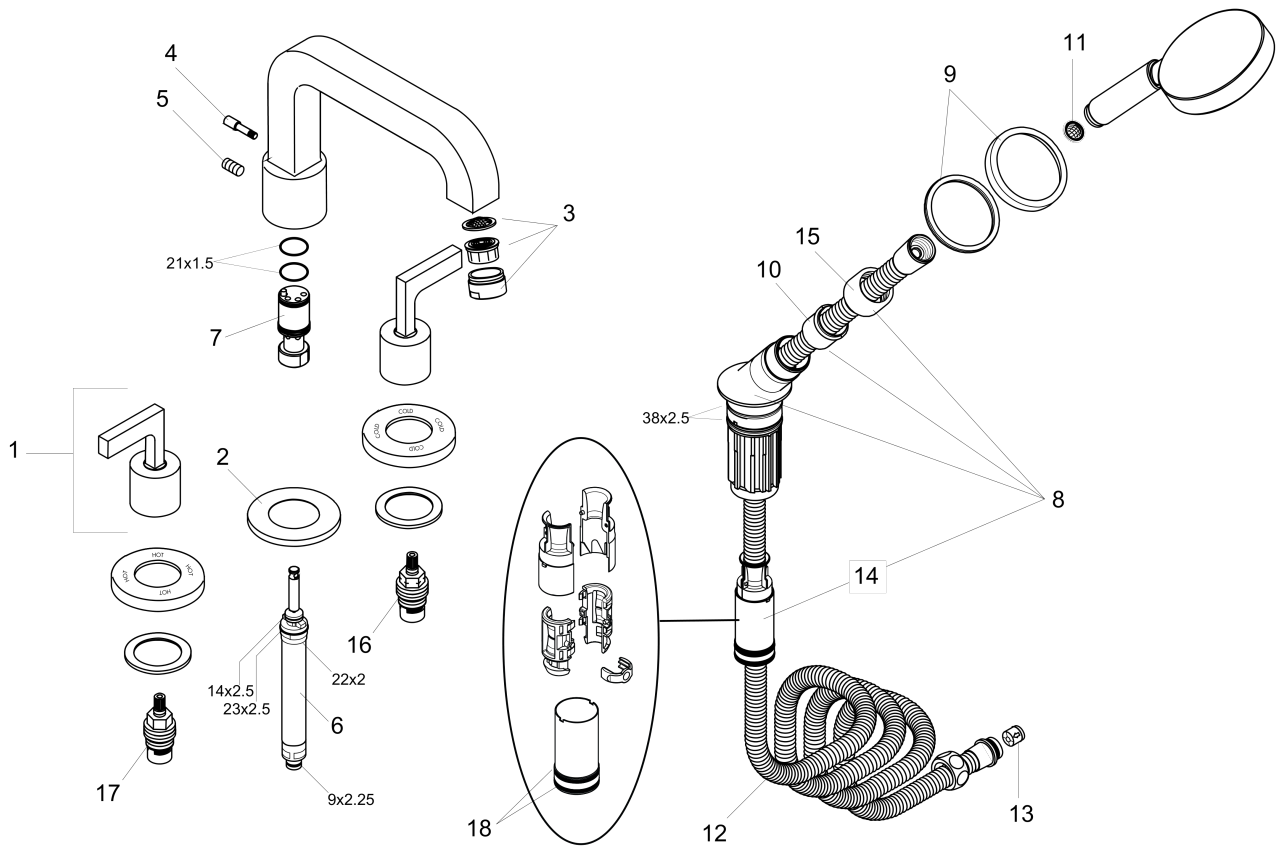

AXOR Citterio

Axor Citterio 4-Hole Roman Tub Set Trim with Lever Handles

Finishes : **brushed nickel** Part no. : **39454821**

Description

Features

- Flow: 5.0 GPM
- 90° ceramic valves
- Solid brass

Comprised of

- Raindance Select S 120 AIR Green 3-Jet Handshower, 2.0 GPM (#04529USA)

Required accessories

- Rough, 4-Hole Roman Tub Set (#13444USA)

Item details

List Price \$ 3,390.00

Technology

Compliance

Product image

Scale drawing

AXOR Citterio

Axor Citterio 4-Hole Roman Tub Set Trim with Lever Handles

Finishes : brushed nickel Part no. : 39454821

Exploded drawing

Year of production: >06/13

AXOR Citterio

Axor Citterio 4-Hole Roman Tub Set Trim with Lever Handles

Finishes : **brushed nickel** Part no. : **39454821**

Spare parts list

Year of production: >06/13

Pos.	Description	Part no.	Price	PU
1	handle	39294820	-	1
2	escutcheon Ø 70 mm	96782820	-	1
3	aerator M24x1 (25 l/min)	13956820	-	1
4	diverter knob	96774820	-	1
5	hollow set screw M6x6	97660000	-	1
6	selector assy	96775000	-	1
7	guide tube	92214000	-	1
8	shower holder, assy	95996820	-	1
9	escutcheon for shower holder	95753820	-	1
10	insert for shower holder	96942000	-	1
11	filter packing	94246000	-	1
12	shower hose 2,00 m	94148000	-	1
13	set of non return valves DW 15	94074000	-	1
14	hose brake	98656000	-	1
15	nut	97584820	-	1
16	shut off unit left closing	94008000	-	1
17	shut off unit right closing	94009000	-	1
18	O-Ring 28x2	98194000	-	1
a	base body	13444181	-	1
b	O-Ring 14x2,5	98189000	-	1
c	O-Ring 23x2,5	98183000	-	1
d	O-Ring 22x2	98185000	-	1
e	O-ring 9x2,25	98121000	-	1
f	escutcheon hot water	96771820	-	1
g	escutcheon cold water	96772820	-	1
h	spout cpl.	96773820	-	1