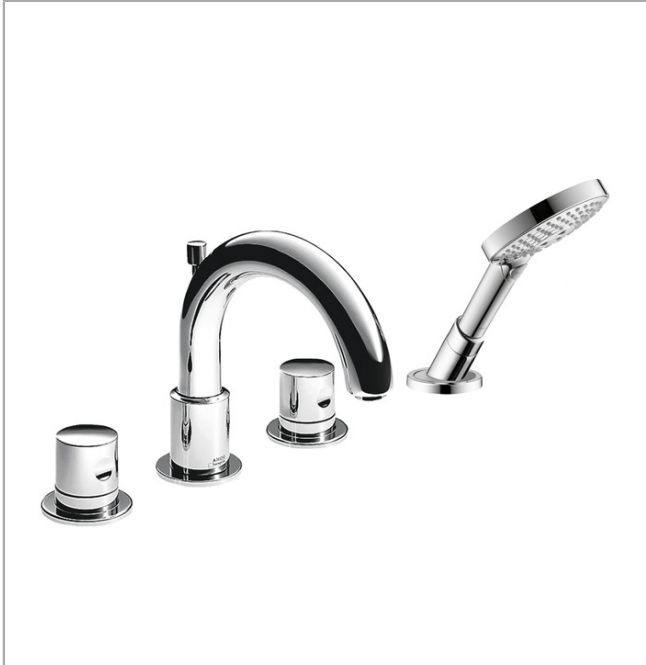

AXOR Uno

Axor Uno 4-Hole Roman Tub Set Trim

Finishes : **chrome** Part no. : **38447001**

Description

Features

- Aerated spray
- Flow: 5.8 GPM
- 90° ceramic valves
- Integrated double backflow prevention
- Tub spout with diverter

Comprised of

- Raindance Select S 120 AIR Green 3-Jet Handshower, 2.0 GPM (#04529USA)

Required accessories

- Rough, 4-Hole Roman Tub Set (#13444USA)

Item details

List Price \$ 1,210.00

Technology

Compliance

Product image

Scale drawing

AXOR Uno
Axor Uno 4-Hole Roman Tub Set Trim
Finishes : **chrome** Part no. : **38447001**

Exploded drawing

Year of production: >09/01

AXOR Uno
Axor Uno 4-Hole Roman Tub Set Trim

 Finishes : **chrome** Part no. : **38447001**

Spare parts list

Year of production: >09/01

Pos.	Description	Part no.	Price	PU
1	spout cpl.	96471000	-	1
2	escutcheon Ø 70 mm	96782000	-	1
3	hollow set screw M6x6	97660000	-	1
4	diverter knob	96475000	-	1
5	selector assy	96506000	-	1
6	handle	38092000	-	1
7	escutcheon Ø 70 mm	96474000	-	1
8	set of color-rings cold / hot water	96422000	-	1
9	shower holder, assy	96433000	-	1
10	filter packing	94246000	-	1
11	escutcheon for shower holder	96237000	-	1
12	escutcheon chuck	97105000	-	1
13	nut	97584000	-	1
14	insert for shower holder	96942000	-	1
15	shower hose 2,00 m	94148000	-	1
16	set of non return valves DW 15	94074000	-	1
17	O-ring 11x2	98127000	-	1
a	aerator M24x1 (25 l/min)	13956000	-	1
b	base body	13444181	-	1