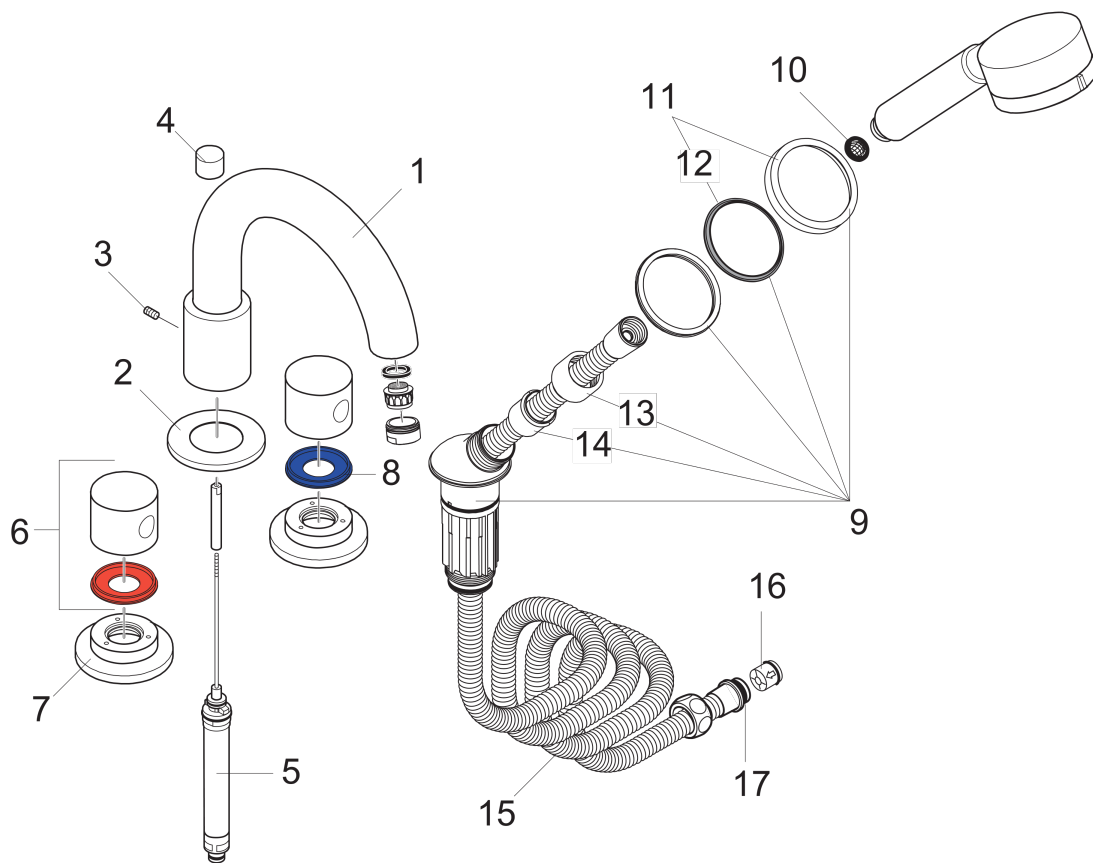

AXOR Uno

Axor Uno 4-Hole Roman Tub Set Trim

Finishes : **chrome** Part no. : **38447001**

Description

Features

- Aerated spray
- Flow: 5.8 GPM
- 90° ceramic valves
- Integrated double backflow prevention
- Tub spout with diverter

Comprised of

- Raindance Select S 120 AIR Green 3-Jet Handshower, 2.0 GPM (#04529USA)

Required accessories

- Rough, 4-Hole Roman Tub Set (#13444USA)

Item details

List Price \$ 1,210.00

Technology

Compliance

Product image

Scale drawing

AXOR Uno
Axor Uno 4-Hole Roman Tub Set Trim
Finishes : **chrome** Part no. : **38447001**

Exploded drawing

Year of production: >09/01

AXOR Uno
Axor Uno 4-Hole Roman Tub Set Trim

 Finishes : **chrome** Part no. : **38447001**

Spare parts list

Year of production: >09/01

Pos.	Description	Part no.	Price	PU
1	spout cpl.	96471000	-	1
2	escutcheon Ø 70 mm	96782000	-	1
3	hollow set screw M6x6	97660000	-	1
4	diverter knob	96475000	-	1
5	selector assy	96506000	-	1
6	handle	38092000	-	1
7	escutcheon Ø 70 mm	96474000	-	1
8	set of color-rings cold / hot water	96422000	-	1
9	shower holder, assy	96433000	-	1
10	filter packing	94246000	-	1
11	escutcheon for shower holder	96237000	-	1
12	escutcheon chuck	97105000	-	1
13	nut	97584000	-	1
14	insert for shower holder	96942000	-	1
15	shower hose 2,00 m	94148000	-	1
16	set of non return valves DW 15	94074000	-	1
17	O-ring 11x2	98127000	-	1
a	aerator M24x1 (25 l/min)	13956000	-	1
b	base body	13444181	-	1