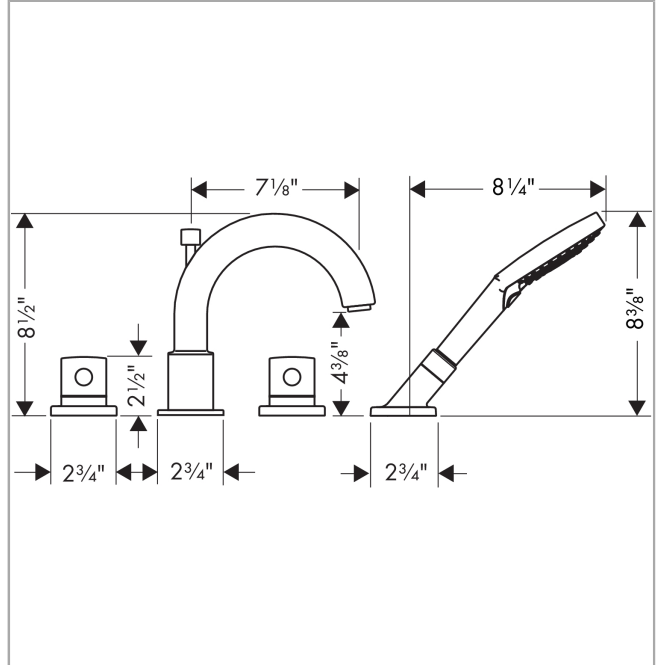

AXOR Uno

Axor Uno 4-Hole Roman Tub Set Trim

Finishes : **chrome** Part no. : **38447001**

Description

Features

- Aerated spray
- Flow: 5.8 GPM
- 90° ceramic valves
- Integrated double backflow prevention
- Tub spout with diverter

Comprised of

- Raindance Select S 120 AIR Green 3-Jet Handshower, 2.0 GPM (#04529USA)

Required accessories

- Rough, 4-Hole Roman Tub Set (#13444USA)

Item details

List Price \$ 1,210.00

Technology

Compliance

Product image

Scale drawing

AXOR Uno
Axor Uno 4-Hole Roman Tub Set Trim
Finishes : **chrome** Part no. : **38447001**

Exploded drawing

Year of production: >09/01

AXOR Uno
Axor Uno 4-Hole Roman Tub Set Trim

 Finishes : **chrome** Part no. : **38447001**

Spare parts list

Year of production: >09/01

Pos.	Description	Part no.	Price	PU
1	spout cpl.	96471000	-	1
2	escutcheon Ø 70 mm	96782000	-	1
3	hollow set screw M6x6	97660000	-	1
4	diverter knob	96475000	-	1
5	selector assy	96506000	-	1
6	handle	38092000	-	1
7	escutcheon Ø 70 mm	96474000	-	1
8	set of color-rings cold / hot water	96422000	-	1
9	shower holder, assy	96433000	-	1
10	filter packing	94246000	-	1
11	escutcheon for shower holder	96237000	-	1
12	escutcheon chuck	97105000	-	1
13	nut	97584000	-	1
14	insert for shower holder	96942000	-	1
15	shower hose 2,00 m	94148000	-	1
16	set of non return valves DW 15	94074000	-	1
17	O-ring 11x2	98127000	-	1
a	aerator M24x1 (25 l/min)	13956000	-	1
b	base body	13444181	-	1