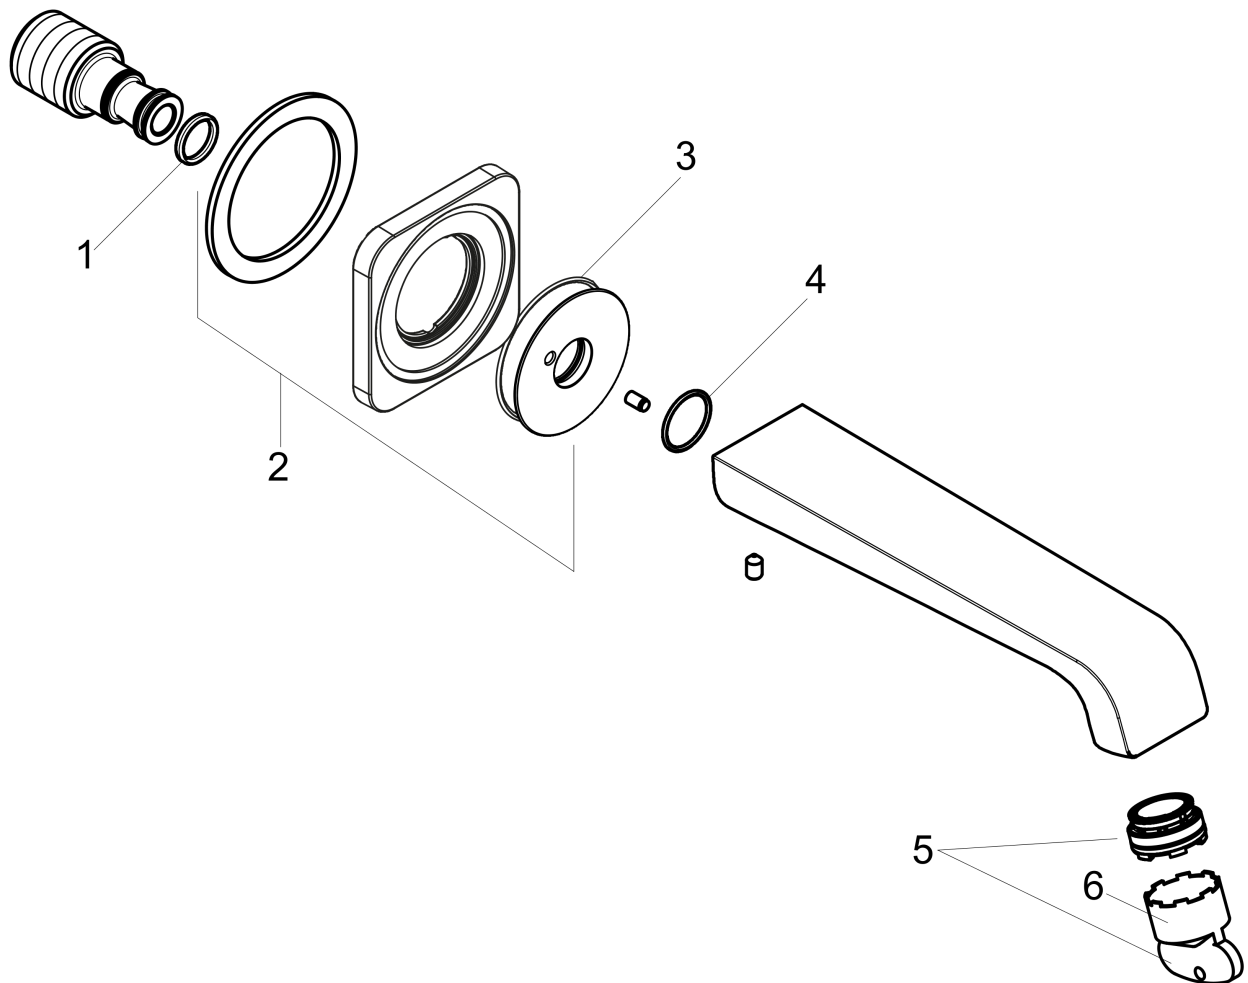

#### Scale drawing

#### Exploded drawing

Year of production: >01/16

**AXOR Citterio E**

**Axor Citterio E Tub Spout**

Finishes : **chrome**    Part no. : **36425001**

**Spare parts list**

Year of production: >01/16

Pos.	Description	Part no.	Price	PU
1	O-ring 13x2	98128000	-	1
2	escutcheon for spout	92337000	-	1
3	O-Ring 46x2	98195000	-	1
4	O-ring 18x1,5	98231000	-	1
5	aerator laminar M24x1 C	98337000	-	1
6	special tool	95290000	-	1
a	hollow set screw M5x8	92851000	-	1