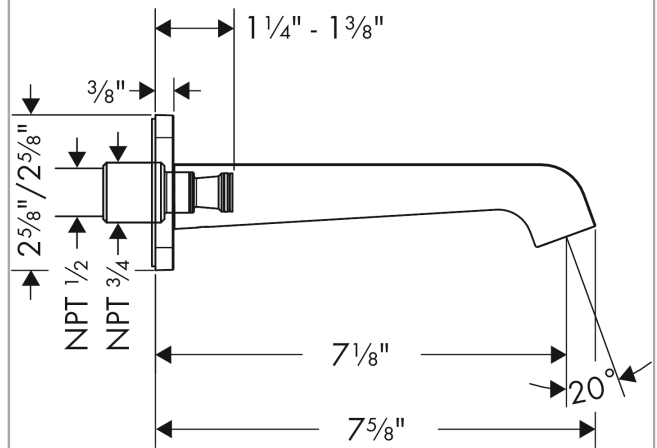

AXOR Citterio E

Axor Citterio E Tub Spout

Finishes : **chrome** Part no. : **36425001**

Description

Features

- Solid brass
- 1/2" female and 3/4" male adaptor included

Item details

List Price $ 401.00

Compliance

Product image

Scale drawing