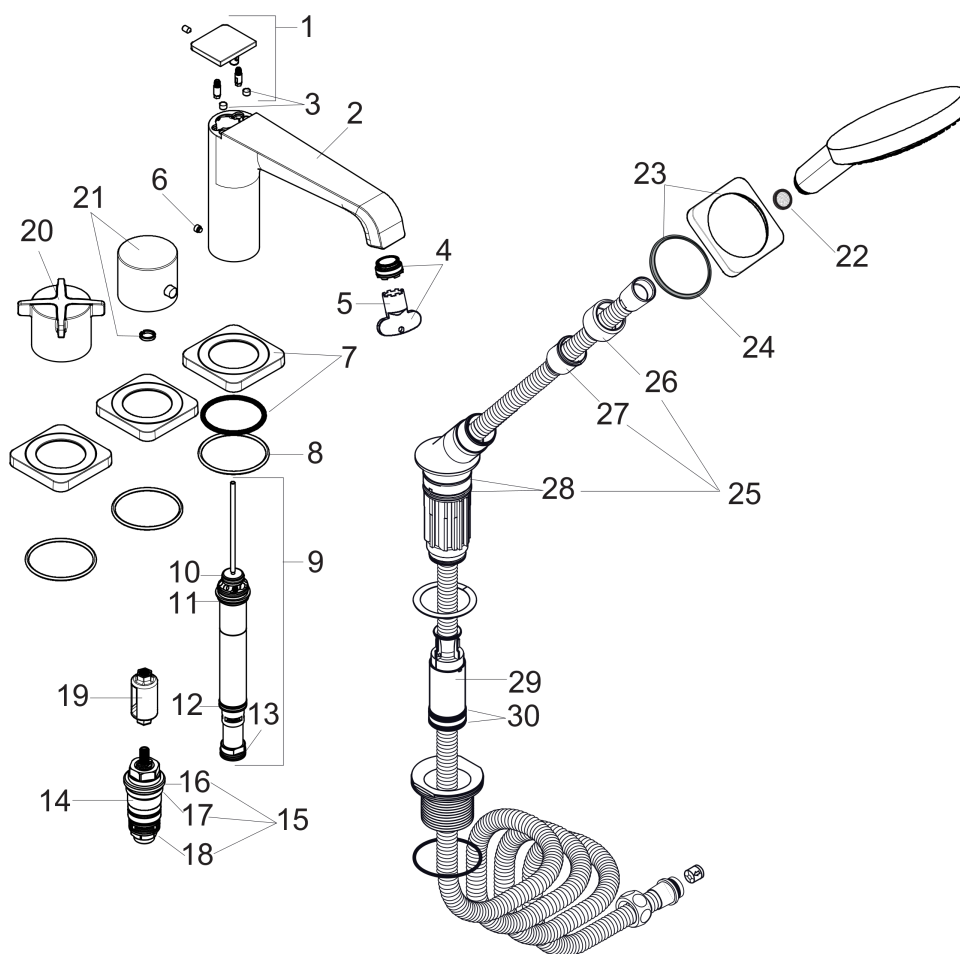

### Product image

### Scale drawing

**AXOR Citterio E**  
**Axor Citterio E 4-Hole Thermostatic Roman Tub Set Trim**  
Finishes : **chrome**    Part no. : **36411001**

## Exploded drawing

Year of production: >02/15

#### Spare parts list

Year of production: >02/15

Pos.	Description	Part no.	Price	PU
1	diverter knob	92328000	-	1
2	spout cpl.	92331000	-	1
3	screw cover	95704000	-	1
4	aerator laminar M24x1 C	98337000	-	1
5	special tool	95158000	-	1
6	hollow set screw M6x6	97660000	-	1
7	escutcheon	92329000	-	1
8	O-ring 65x2	98472000	-	1
9	selector assy	92330000	-	1
10	O-ring 15x2,5	98131000	-	1
11	O-Ring 23x2,5	98183000	-	1
12	O-ring 20x2,5	92602000	-	1
13	O-ring 18x2,5	98139000	-	1
14	thermostat cartridge	94282000	-	1
15	sealing set	95037000	-	1
16	O-ring 29x2,5	98427000	-	1
17	O-ring 25x1,5	98146000	-	1
18	O-ring 23x2	98398000	-	1
19	adapter for handle	97409000	-	1
20	handle	92501000	-	1
21	handle for thermostat	38392000	-	1
22	filter packing	94246000	-	1
23	escutcheon for shower holder	92347000	-	1
24	O-ring 62x2,5	98461000	-	1
25	shower holder, assy	95996000	-	1
26	nut	97584000	-	1
27	insert for shower holder	96942000	-	1
28	O-ring 38x2	98396000	-	1
29	hose brake	98656000	-	1
30	O-Ring 28x2	98194000	-	1
31	O-ring 58x3	98202000	-	1
32	shower hose 2,00 m	94148000	-	1
33	O-ring 11x2	98127000	-	1
34	set of non return valves DW 15	94074000	-	1
35	handshower	26531001	-	1
a	hollow set screw M5x8	92851000	-	1