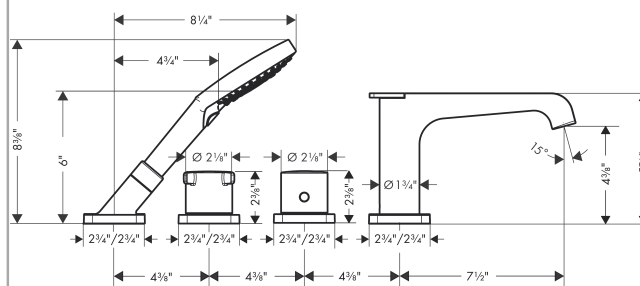

### Scale drawing

**AXOR Citterio E**  
**Axor Citterio E 4-Hole Thermostatic Roman Tub Set Trim**  
Finishes : **chrome**    Part no. : **36411001**