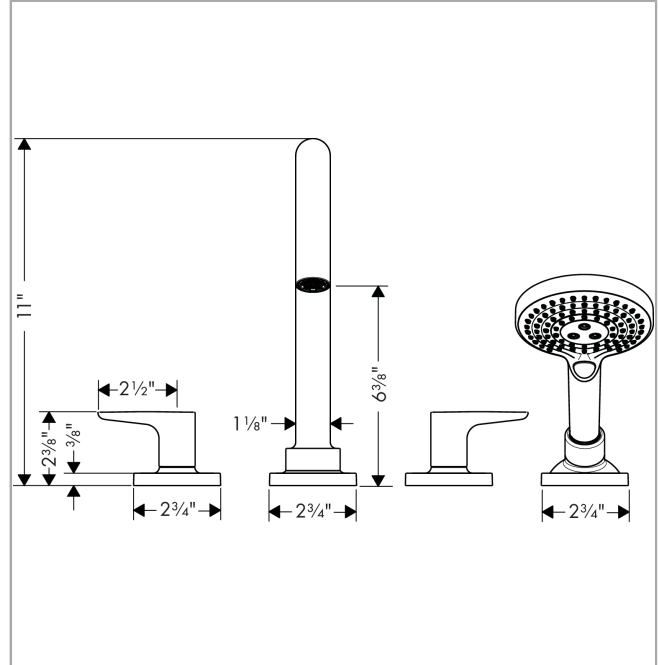

Scale drawing