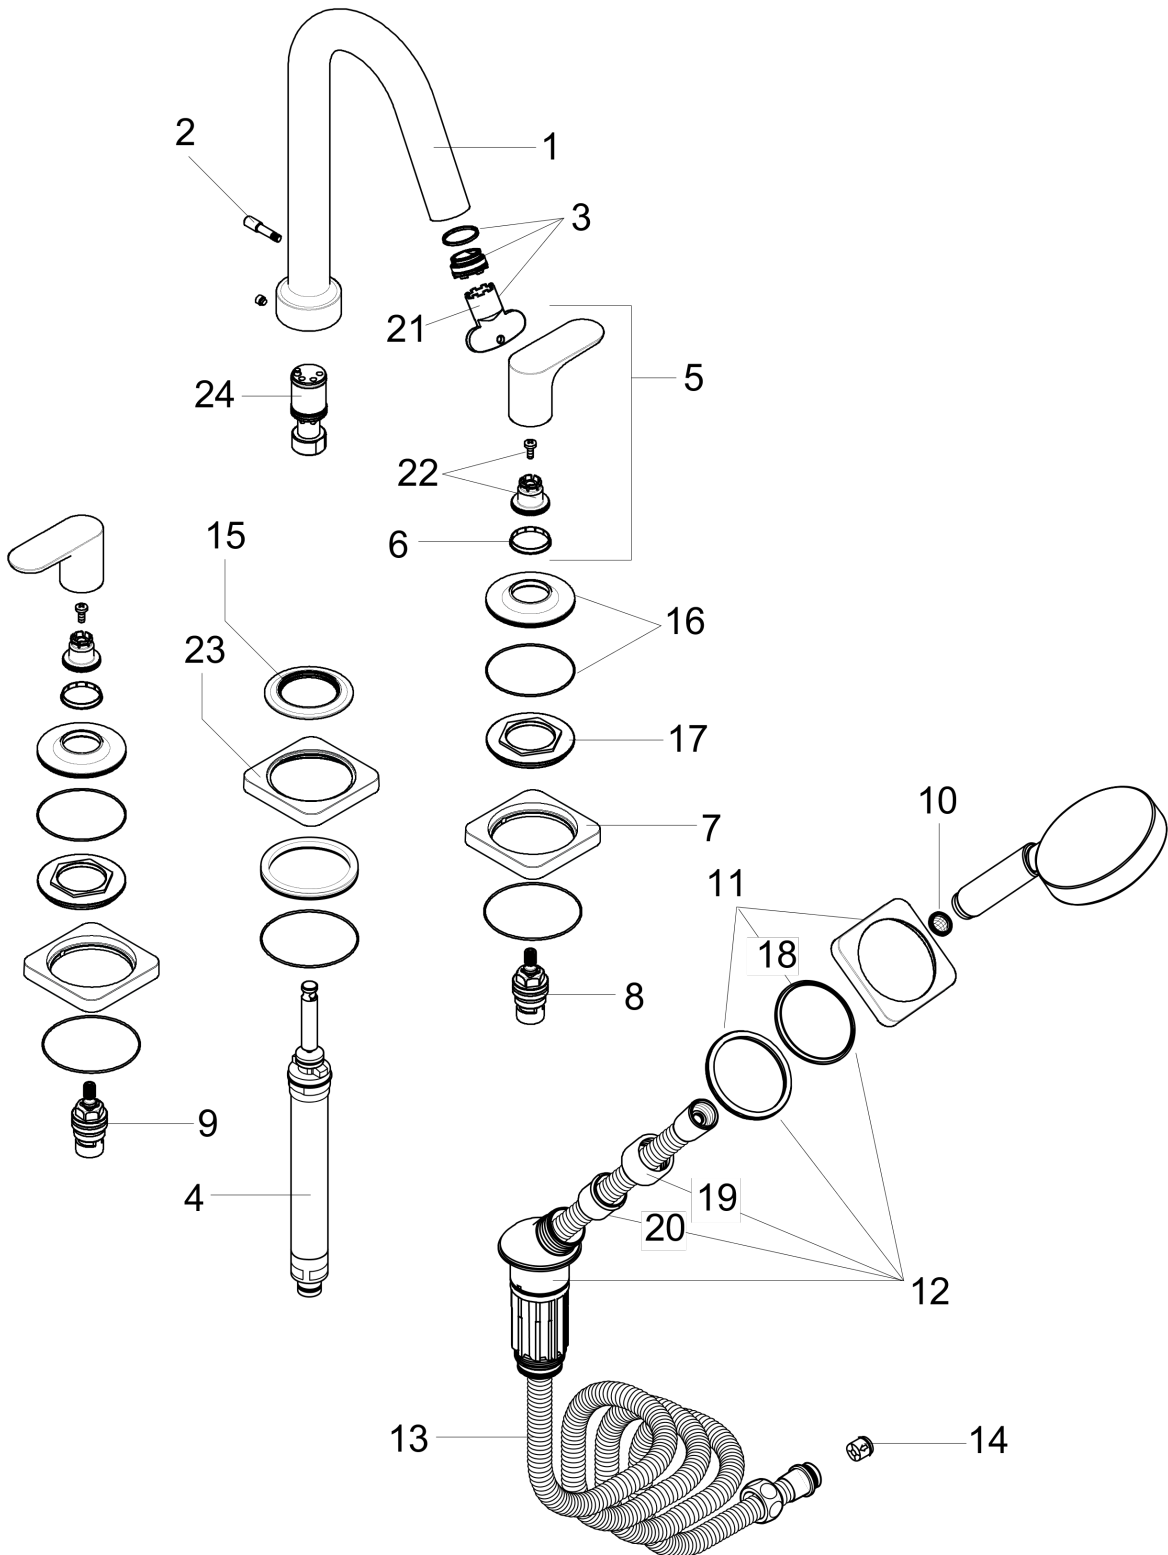

#### Product image

#### Scale drawing

**AXOR Citterio M**  
**Axor Citterio M 4-Hole Roman Tub Set Trim**  
Finishes : **chrome**    Part no. : **34444001**

## Exploded drawing

Year of production: **03/08 - 05/13**

**AXOR Citterio M**  
**Axor Citterio M 4-Hole Roman Tub Set Trim**  
 Finishes : **chrome** Part no. : **34444001**

## Spare parts list

Year of production: **03/08 - 05/13**

Pos.	Description	Part no.	Price	PU
1	spout cpl.	98997000	-	1
2	diverter knob	96774000	-	1
3	aerator M24x1 (30 l/min)	98998000	-	1
4	selector assy	96775000	-	1
5	handle	98999000	-	1
6	set of color-rings cold / hot water	96319000	-	1
7	escutcheon for handle	98508000	-	1
8	shut off unit left closing	96351000	-	1
9	shut off unit right closing	96350000	-	1
10	filter packing	94246000	-	1
11	escutcheon for shower holder	98507000	-	1
12	shower holder, assy	96433000	-	1
13	shower hose 2,00 m	94148000	-	1
14	set of non return valves DW 15	94074000	-	1
15	escutcheon for spout	98501000	-	1
16	escutcheon for handle	98991000	-	1
17	nut	98502000	-	1
18	escutcheon chuck	97105000	-	1
19	nut	97584000	-	1
20	insert for shower holder	96942000	-	1
21	special tool	98987000	-	1
22	handle fixing set	94184000	-	1
23	escutcheon for spout	98509000	-	1
24	guide tube	92214000	-	1
a	base body	13444181	-	1