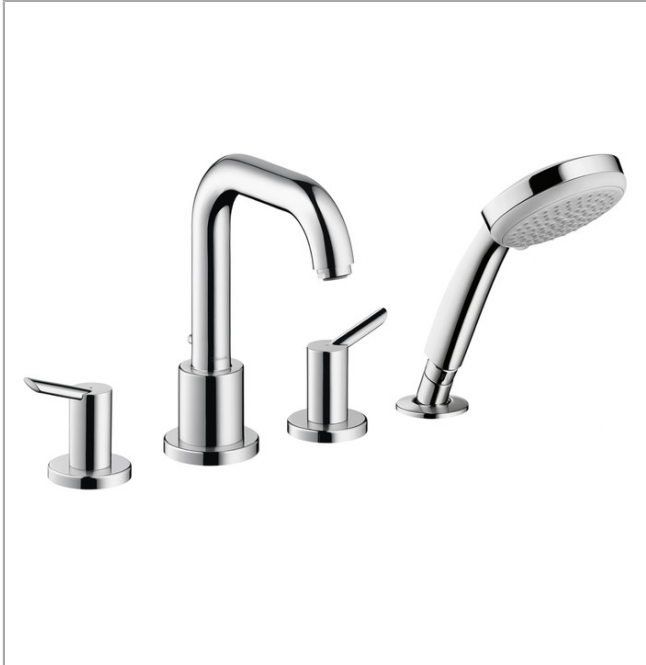

Focus S

Focus S 4-Hole Roman Tub Set Trim

Finishes : **chrome** Part no. : **31733001**

Description

Features

- Flow: 5.0 GPM
- 90° ceramic valves
- Solid brass
- Integrated double backflow prevention
- Diverter for handshower

Comprised of

- Croma E 100 Green Vario-Jet Handshower, 2.0 GPM (#04332USA)

Required accessories

- Rough, 4-Hole Roman Tub Set (#06646USA)

Item details

List Price

\$ 660.00

Technology

Compliance

Product image

Scale drawing

Focus S

Focus S 4-Hole Roman Tub Set Trim

Finishes : **chrome** Part no. : **31733001**

Exploded drawing

Year of production: >11/06

Focus S

Focus S 4-Hole Roman Tub Set Trim

Finishes : **chrome** Part no. : **31733001**

Spare parts list

Year of production: >11/06

Pos.	Description	Part no.	Price	PU
1	handle for hot water	95457000	-	1
2	handle for cold water	95458000	-	1
3	handle fixing set	94184000	-	1
4	escutcheon	31098000	-	1
5	spout cpl.	95460000	-	1
6	aerator M24x1 (25 l/min)	13956000	-	1
7	hollow set screw M6x6	97660000	-	1
8	diverter knob	96774000	-	1
9	escutcheon Ø 70 mm	97779000	-	1
10	selector assy	96775000	-	1
11	handshower	28509001	-	1
12	filter packing	94246000	-	1
13	shower holder	28071000	-	1
14	set of non return valves DW 15	94074000	-	1
15	escutcheon Ø 52 mm	97159000	-	1
a	base body	06646000	-	1
b	guide tube	92214000	-	1