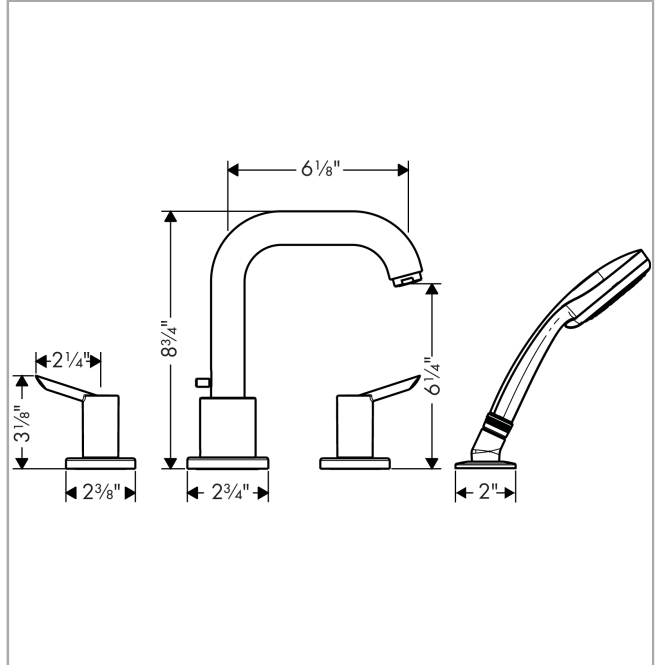

Focus S

Focus S 4-Hole Roman Tub Set Trim

Finishes : **chrome** Part no. : **31733001**

Description

Features

- Flow: 5.0 GPM
- 90° ceramic valves
- Solid brass
- Integrated double backflow prevention
- Diverter for handshower

Comprised of

- Croma E 100 Green Vario-Jet Handshower, 2.0 GPM (#04332USA)

Required accessories

- Rough, 4-Hole Roman Tub Set (#06646USA)

Item details

List Price

\$ 660.00

Technology

Compliance

Product image

Scale drawing

Focus S

Focus S 4-Hole Roman Tub Set Trim

Finishes : **chrome** Part no. : **31733001**

Exploded drawing

Year of production: >11/06

Focus S

Focus S 4-Hole Roman Tub Set Trim

Finishes : **chrome** Part no. : **31733001**

Spare parts list

Year of production: >11/06

Pos.	Description	Part no.	Price	PU
1	handle for hot water	95457000	-	1
2	handle for cold water	95458000	-	1
3	handle fixing set	94184000	-	1
4	escutcheon	31098000	-	1
5	spout cpl.	95460000	-	1
6	aerator M24x1 (25 l/min)	13956000	-	1
7	hollow set screw M6x6	97660000	-	1
8	diverter knob	96774000	-	1
9	escutcheon Ø 70 mm	97779000	-	1
10	selector assy	96775000	-	1
11	handshower	28509001	-	1
12	filter packing	94246000	-	1
13	shower holder	28071000	-	1
14	set of non return valves DW 15	94074000	-	1
15	escutcheon Ø 52 mm	97159000	-	1
a	base body	06646000	-	1
b	guide tube	92214000	-	1