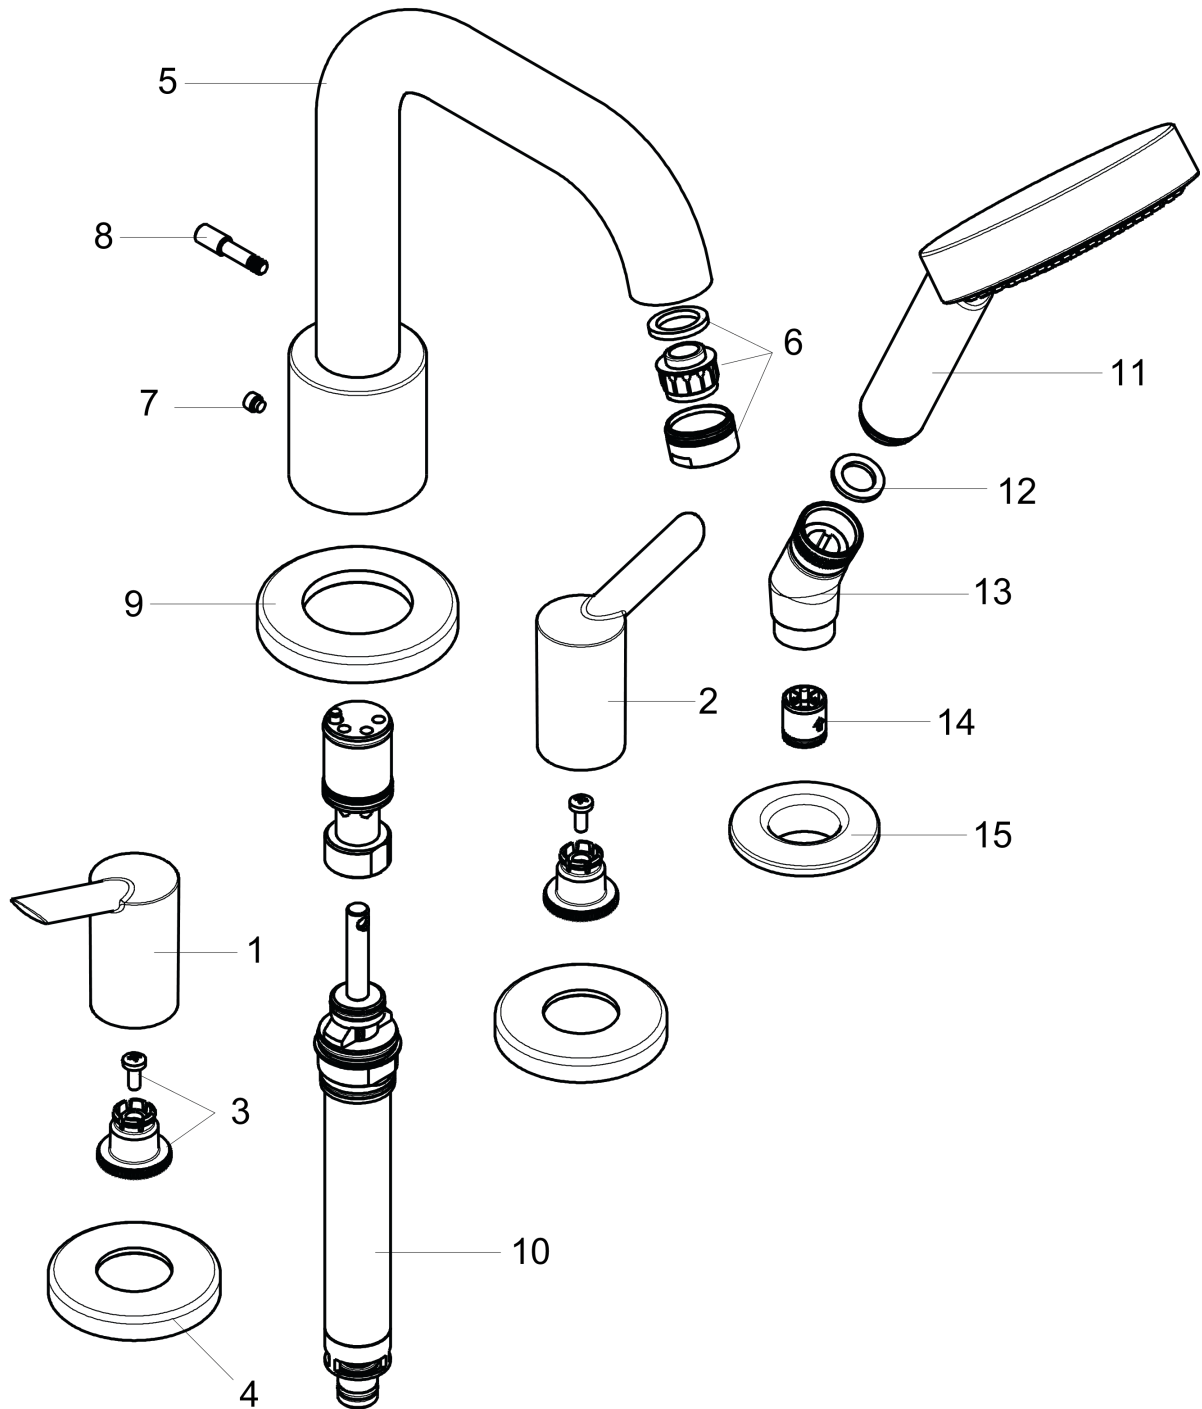

Focus S

Focus S 4-Hole Roman Tub Set Trim

Finishes : **chrome** Part no. : **31733001**

Description

Features

- Flow: 5.0 GPM
- 90° ceramic valves
- Solid brass
- Integrated double backflow prevention
- Diverter for handshower

Comprised of

- Croma E 100 Green Vario-Jet Handshower, 2.0 GPM (#04332USA)

Required accessories

- Rough, 4-Hole Roman Tub Set (#06646USA)

Item details

List Price

\$ 660.00

Technology

Compliance

Product image

Scale drawing

Focus S

Focus S 4-Hole Roman Tub Set Trim

Finishes : **chrome** Part no. : **31733001**

Exploded drawing

Year of production: >11/06

Focus S

Focus S 4-Hole Roman Tub Set Trim

Finishes : **chrome** Part no. : **31733001**

Spare parts list

Year of production: >11/06

Pos.	Description	Part no.	Price	PU
1	handle for hot water	95457000	-	1
2	handle for cold water	95458000	-	1
3	handle fixing set	94184000	-	1
4	escutcheon	31098000	-	1
5	spout cpl.	95460000	-	1
6	aerator M24x1 (25 l/min)	13956000	-	1
7	hollow set screw M6x6	97660000	-	1
8	diverter knob	96774000	-	1
9	escutcheon Ø 70 mm	97779000	-	1
10	selector assy	96775000	-	1
11	handshower	28509001	-	1
12	filter packing	94246000	-	1
13	shower holder	28071000	-	1
14	set of non return valves DW 15	94074000	-	1
15	escutcheon Ø 52 mm	97159000	-	1
a	base body	06646000	-	1
b	guide tube	92214000	-	1