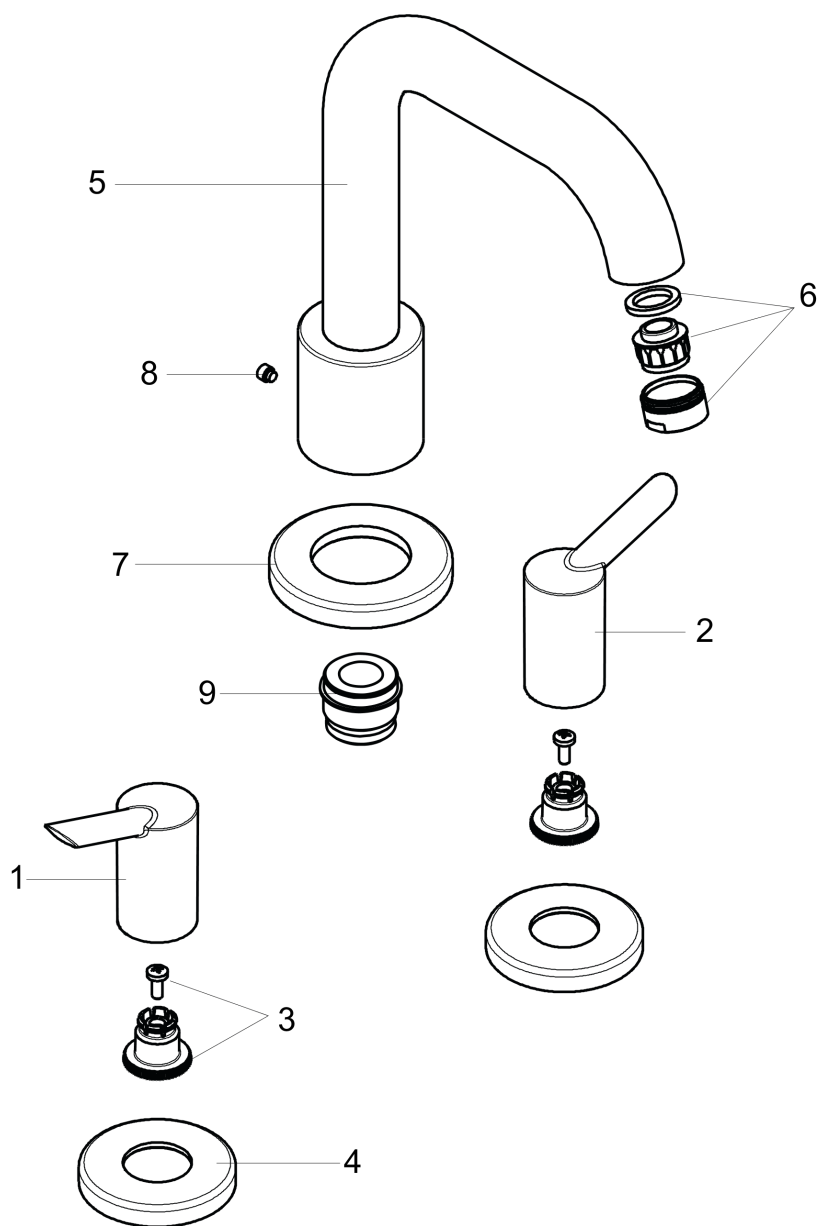

#### Scale drawing

### Focus S 3-Hole Roman Tub Set Trim

Finishes : **chrome** Part no. : **31732001**

#### Exploded drawing

Year of production: >11/06

## Spare parts list

Year of production: >11/06

Pos.	Description	Part no.	Price	PU
1	handle for hot water	95457000	-	1
2	handle for cold water	95458000	-	1
3	handle fixing set	94184000	-	1
4	escutcheon	31098000	-	1
5	spout cpl.	95459000	-	1
6	aerator M24x1 (25 l/min)	13956000	-	1
7	escutcheon Ø 70 mm	97779000	-	1
8	hollow set screw M6x6	97660000	-	1
9	adapter for spout	88512000	-	1
a	base body	06607000	-	1