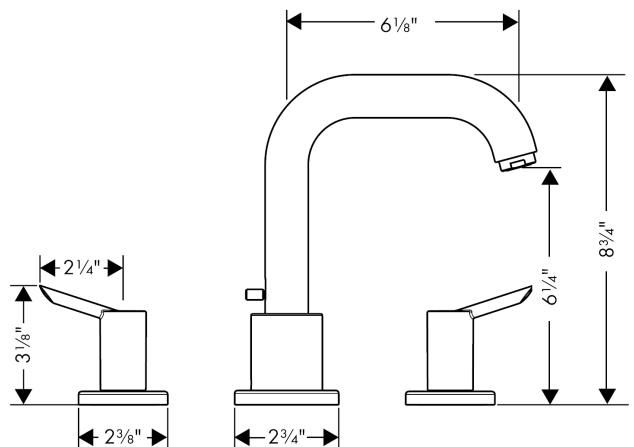

Scale drawing