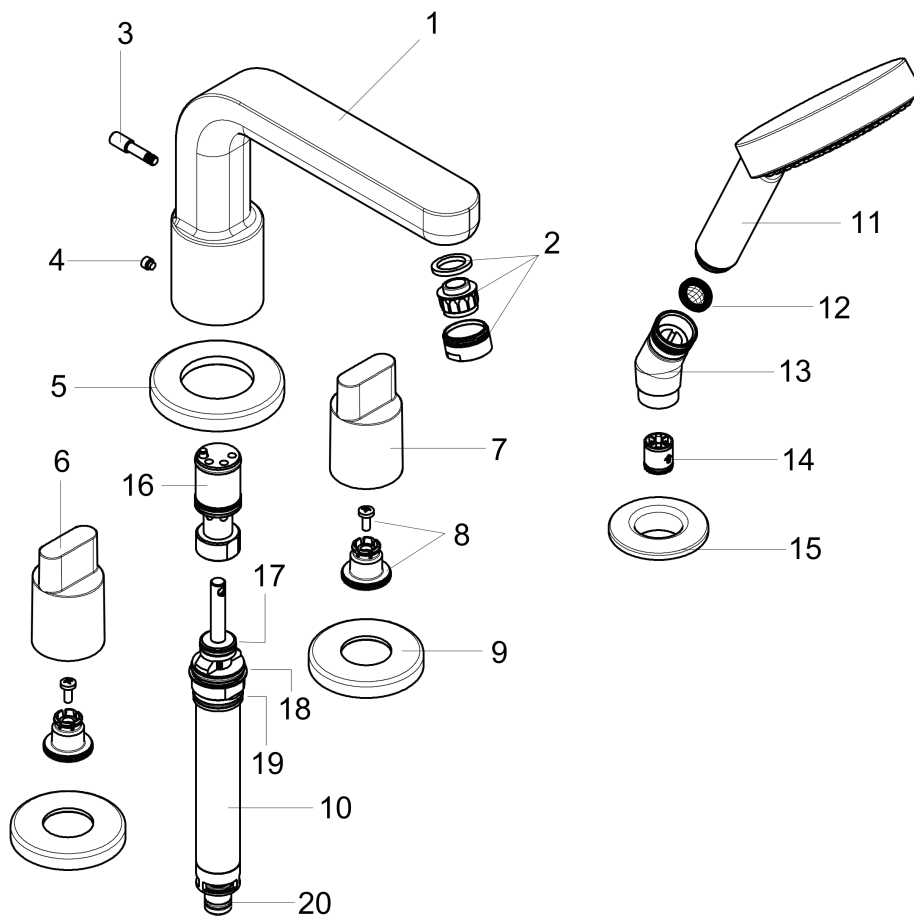

Metris S

Metris S 4-Hole Roman Tub Set Trim with Full Handles

Finishes : **chrome** Part no. : **31446001**

Description

Features

- Flow: 5.0 GPM
- 90° ceramic valves
- Solid brass
- Integrated double backflow prevention
- Diverter for handshower

Product image

Scale drawing

Metris S
Metris S 4-Hole Roman Tub Set Trim with Full Handles
Finishes : **chrome** Part no. : **31446001**

Exploded drawing

Year of production: >04/07

Metris S
Metris S 4-Hole Roman Tub Set Trim with Full Handles

 Finishes : **chrome** Part no. : **31446001**

Spare parts list

Year of production: >04/07

Pos.	Description	Part no.	Price	PU
1	spout cpl.	98956000	-	1
2	aerator M24x1 (25 l/min)	13956000	-	1
3	diverter knob	96774000	-	1
4	hollow set screw M6x6	97660000	-	1
5	escutcheon Ø 70 mm	97779000	-	1
6	handle	31096000	-	1
7	handle	31097000	-	1
8	handle fixing set	94184000	-	1
9	escutcheon	31098000	-	1
10	selector assy	96775000	-	1
11	handshower	28504001	-	1
12	filter packing	94246000	-	1
13	shower holder	28071000	-	1
14	set of non return valves DW 15	94074000	-	1
15	escutcheon Ø 52 mm	97159000	-	1
16	guide tube	92214000	-	1
17	O-Ring 14x2,5	98189000	-	1
18	O-Ring 23x2,5	98183000	-	1
19	O-Ring 22x2	98185000	-	1
20	O-ring 9x2,5	98217000	-	1