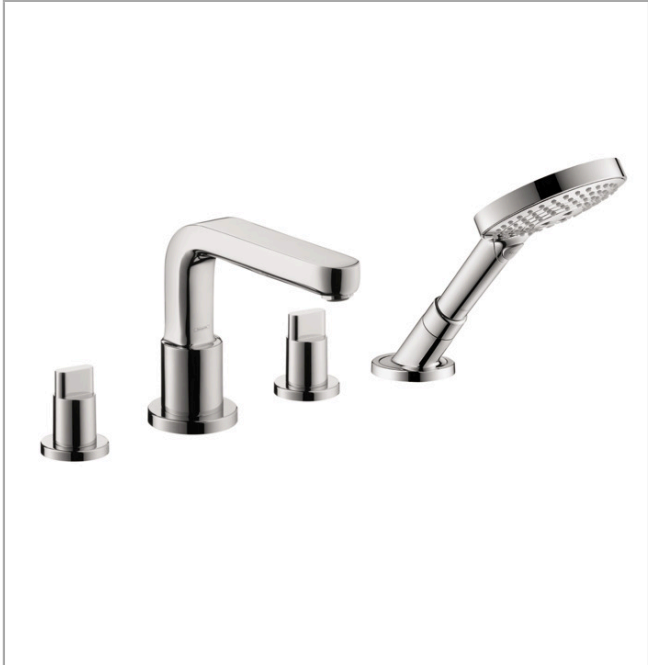

Metris S

Metris S 4-Hole Roman Tub Set Trim with Full Handles

Finishes : **chrome** Part no. : **31446001**

Description

Features

- Flow: 5.0 GPM
- 90° ceramic valves
- Solid brass
- Integrated double backflow prevention
- Diverter for handshower

Comprised of

- Raindance Select S 120 AIR Green 3-Jet Handshower, 2.0 GPM (#04529USA)

Required accessories

- Rough, 4-Hole Roman Tub Set (#06646USA)

Item details

List Price

\$ 790.00

Compliance

Product image

Scale drawing

Metris S
Metris S 4-Hole Roman Tub Set Trim with Full Handles
Finishes : **chrome** Part no. : **31446001**

Exploded drawing

Year of production: >04/07

Metris S
Metris S 4-Hole Roman Tub Set Trim with Full Handles

 Finishes : **chrome** Part no. : **31446001**

Spare parts list

Year of production: >04/07

Pos.	Description	Part no.	Price	PU
1	spout cpl.	98956000	-	1
2	aerator M24x1 (25 l/min)	13956000	-	1
3	diverter knob	96774000	-	1
4	hollow set screw M6x6	97660000	-	1
5	escutcheon Ø 70 mm	97779000	-	1
6	handle	31096000	-	1
7	handle	31097000	-	1
8	handle fixing set	94184000	-	1
9	escutcheon	31098000	-	1
10	selector assy	96775000	-	1
11	handshower	28504001	-	1
12	filter packing	94246000	-	1
13	shower holder	28071000	-	1
14	set of non return valves DW 15	94074000	-	1
15	escutcheon Ø 52 mm	97159000	-	1
16	guide tube	92214000	-	1
17	O-Ring 14x2,5	98189000	-	1
18	O-Ring 23x2,5	98183000	-	1
19	O-Ring 22x2	98185000	-	1
20	O-ring 9x2,5	98217000	-	1