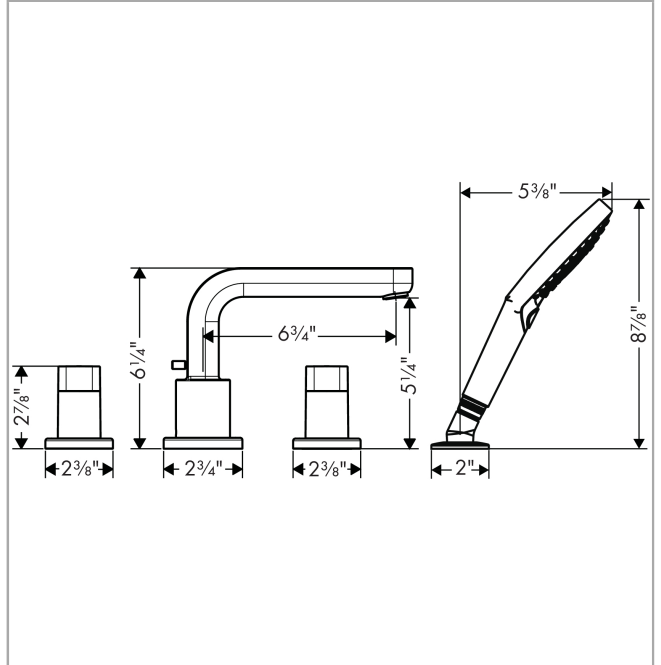

Metris S

Metris S 4-Hole Roman Tub Set Trim with Full Handles

Finishes : **chrome** Part no. : **31446001**

Description

Features

- Flow: 5.0 GPM
- 90° ceramic valves
- Solid brass
- Integrated double backflow prevention
- Diverter for handshower

Comprised of

- Raindance Select S 120 AIR Green 3-Jet Handshower, 2.0 GPM (#04529USA)

Required accessories

- Rough, 4-Hole Roman Tub Set (#06646USA)

Item details

List Price

\$ 790.00

Compliance

Product image

Scale drawing

Metris S
Metris S 4-Hole Roman Tub Set Trim with Full Handles
Finishes : **chrome** Part no. : **31446001**

Exploded drawing

Year of production: >04/07

Metris S
Metris S 4-Hole Roman Tub Set Trim with Full Handles

 Finishes : **chrome** Part no. : **31446001**

Spare parts list

Year of production: >04/07

Pos.	Description	Part no.	Price	PU
1	spout cpl.	98956000	-	1
2	aerator M24x1 (25 l/min)	13956000	-	1
3	diverter knob	96774000	-	1
4	hollow set screw M6x6	97660000	-	1
5	escutcheon Ø 70 mm	97779000	-	1
6	handle	31096000	-	1
7	handle	31097000	-	1
8	handle fixing set	94184000	-	1
9	escutcheon	31098000	-	1
10	selector assy	96775000	-	1
11	handshower	28504001	-	1
12	filter packing	94246000	-	1
13	shower holder	28071000	-	1
14	set of non return valves DW 15	94074000	-	1
15	escutcheon Ø 52 mm	97159000	-	1
16	guide tube	92214000	-	1
17	O-Ring 14x2,5	98189000	-	1
18	O-Ring 23x2,5	98183000	-	1
19	O-Ring 22x2	98185000	-	1
20	O-ring 9x2,5	98217000	-	1