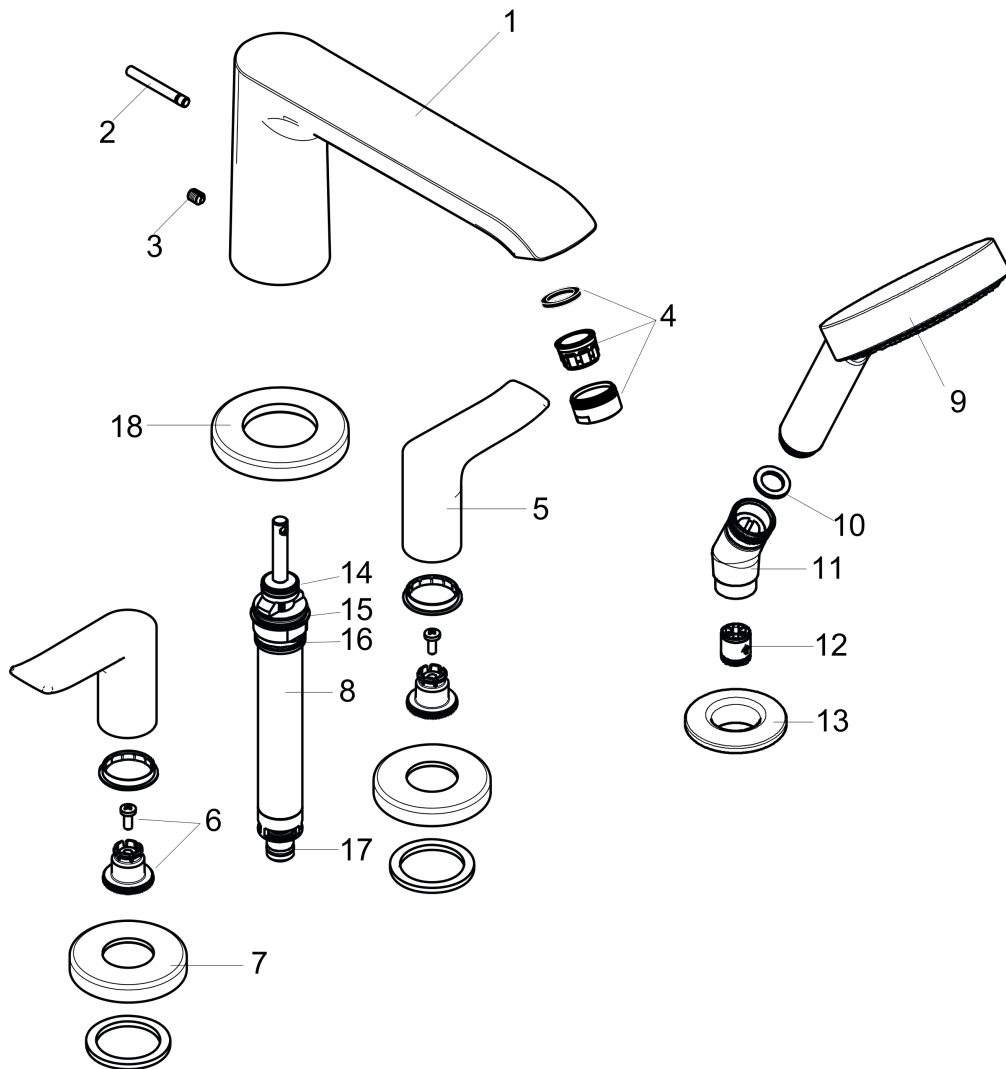

Metris

Metris 4-Hole Roman Tub Set Trim

Finishes : **chrome** Part no. : **31444001**

Description

Features

- Flow: 5.0 GPM
- 90° ceramic valves
- Solid brass
- Integrated double backflow prevention
- Diverter for handshower

Comprised of

- Raindance Select S 120 AIR Green 3-Jet Handshower, 2.0 GPM (#04529USA)

Required accessories

- Rough, 4-Hole Roman Tub Set (#06646USA)

Item details

List Price \$ 730.00

Technology

Compliance

Product image

Scale drawing

Metris

Metris 4-Hole Roman Tub Set Trim

Finishes : **chrome** Part no. : **31444001**

Exploded drawing

Year of production: >01/12

Metris
Metris 4-Hole Roman Tub Set Trim

 Finishes : **chrome** Part no. : **31444001**

Spare parts list

Year of production: >01/12

Pos.	Description	Part no.	Price	PU
1	spout cpl.	95799000	-	1
2	diverter knob	98607000	-	1
3	hollow set screw M6x6	97660000	-	1
4	aerator M24x1 (25 l/min)	13956000	-	1
5	handle	95846000	-	1
6	handle fixing set	94184000	-	1
7	escutcheon	31098000	-	1
8	selector assy	96775000	-	1
9	handshower	28504001	-	1
10	filter packing	94246000	-	1
11	shower holder	28071000	-	1
12	set of non return valves DW 15	94074000	-	1
13	escutcheon Ø 52 mm	97159000	-	1
14	O-Ring 14x2,5	98189000	-	1
15	O-Ring 23x2,5	98183000	-	1
16	O-Ring 22x2	98185000	-	1
17	O-ring 9x2,5	98217000	-	1
18	escutcheon Ø 70 mm	97779000	-	1