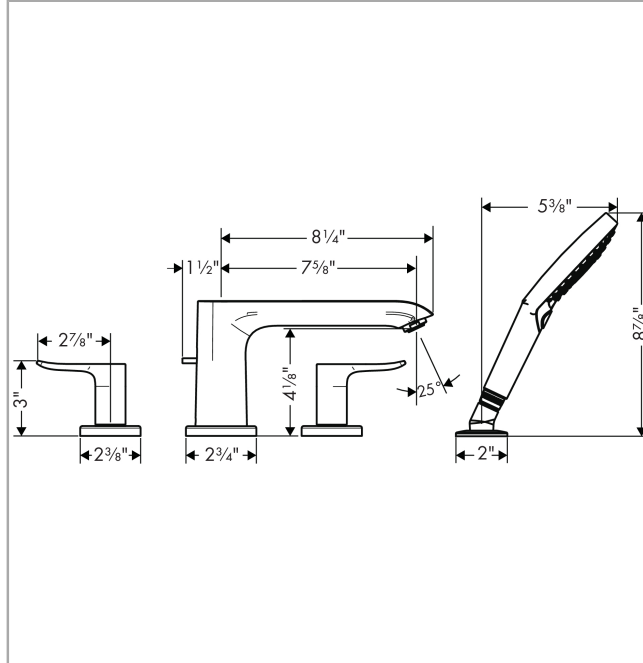

Metris

Metris 4-Hole Roman Tub Set Trim

Finishes : **chrome** Part no. : **31444001**

Description

Features

- Flow: 5.0 GPM
- 90° ceramic valves
- Solid brass
- Integrated double backflow prevention
- Diverter for handshower

Comprised of

- Raindance Select S 120 AIR Green 3-Jet Handshower, 2.0 GPM (#04529USA)

Required accessories

- Rough, 4-Hole Roman Tub Set (#06646USA)

Item details

List Price \$ 730.00

Technology

Compliance

Product image

Scale drawing

Metris

Metris 4-Hole Roman Tub Set Trim

Finishes : **chrome** Part no. : **31444001**

Exploded drawing

Year of production: >01/12

Metris
Metris 4-Hole Roman Tub Set Trim

 Finishes : **chrome** Part no. : **31444001**

Spare parts list

Year of production: >01/12

Pos.	Description	Part no.	Price	PU
1	spout cpl.	95799000	-	1
2	diverter knob	98607000	-	1
3	hollow set screw M6x6	97660000	-	1
4	aerator M24x1 (25 l/min)	13956000	-	1
5	handle	95846000	-	1
6	handle fixing set	94184000	-	1
7	escutcheon	31098000	-	1
8	selector assy	96775000	-	1
9	handshower	28504001	-	1
10	filter packing	94246000	-	1
11	shower holder	28071000	-	1
12	set of non return valves DW 15	94074000	-	1
13	escutcheon Ø 52 mm	97159000	-	1
14	O-Ring 14x2,5	98189000	-	1
15	O-Ring 23x2,5	98183000	-	1
16	O-Ring 22x2	98185000	-	1
17	O-ring 9x2,5	98217000	-	1
18	escutcheon Ø 70 mm	97779000	-	1