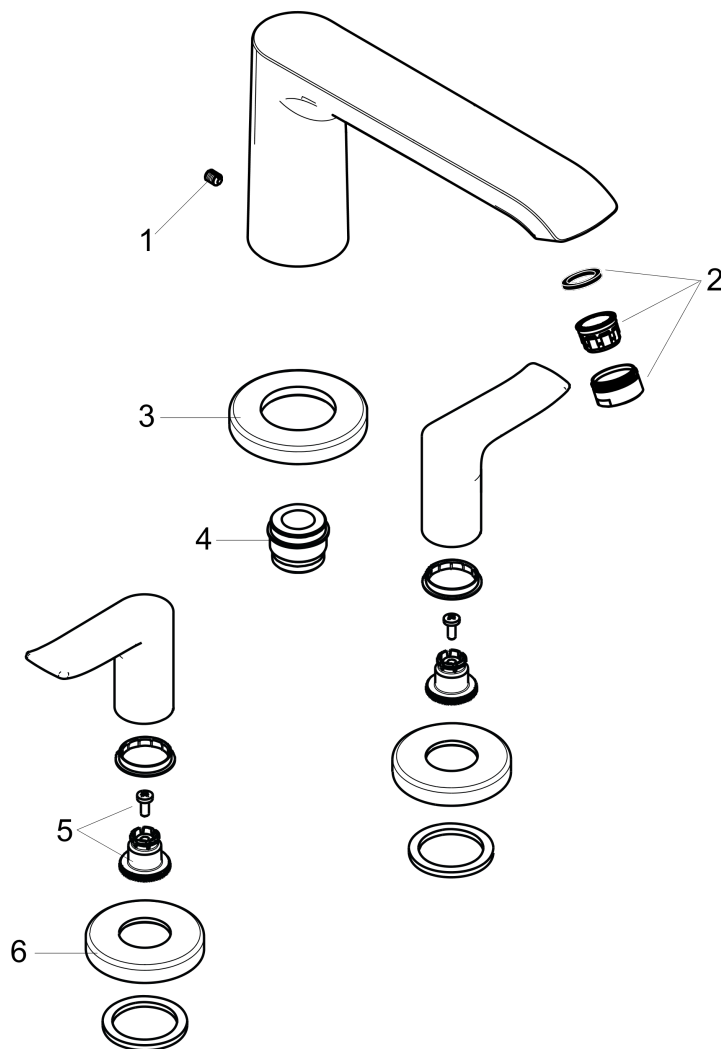

Metris

Metris 3-Hole Roman Tub Set Trim

Finishes : **chrome** Part no. : **31440001**

Description

Features

- Flow: 5.8 GPM
- 90° ceramic valves
- Solid brass

Required accessories

- Rough, 3-Hole Roman Tub Set (#06607USA)

Item details

List Price \$ 620.00

Compliance

Product image

Scale drawing

Metris

Metris 3-Hole Roman Tub Set Trim

Finishes : **chrome** Part no. : **31440001**

Exploded drawing

Year of production: >01/12

Metris

Metris 3-Hole Roman Tub Set Trim

Finishes : **chrome** Part no. : **31440001**

Spare parts list

Year of production: >01/12

Pos.	Description	Part no.	Price	PU
1	hollow set screw M6x6	97660000	-	1
2	aerator M24x1 (25 l/min)	13956000	-	1
3	escutcheon Ø 70 mm	97779000	-	1
4	adapter for spout	88512000	-	1
5	handle fixing set	94184000	-	1
6	escutcheon	31098000	-	1
a	handle	95846000	-	1
b	set of color-rings cold / hot water	95819000	-	1
c	base body	06607000	-	1