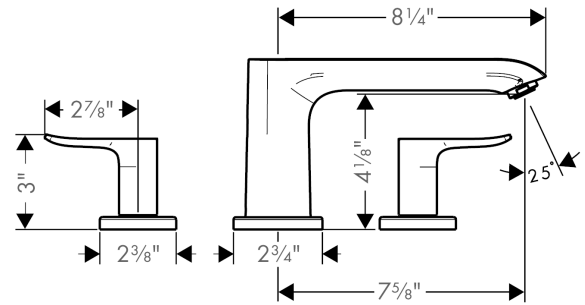

Metris

Metris 3-Hole Roman Tub Set Trim

Finishes : **chrome** Part no. : **31440001**

Description

Features

- Flow: 5.8 GPM
- 90° ceramic valves
- Solid brass

Required accessories

- Rough, 3-Hole Roman Tub Set (#06607USA)

Item details

List Price \$ 620.00

Compliance

Product image

Scale drawing

Metris

Metris 3-Hole Roman Tub Set Trim

Finishes : **chrome** Part no. : **31440001**

Exploded drawing

Year of production: >01/12

Metris

Metris 3-Hole Roman Tub Set Trim

Finishes : **chrome** Part no. : **31440001**

Spare parts list

Year of production: >01/12

Pos.	Description	Part no.	Price	PU
1	hollow set screw M6x6	97660000	-	1
2	aerator M24x1 (25 l/min)	13956000	-	1
3	escutcheon Ø 70 mm	97779000	-	1
4	adapter for spout	88512000	-	1
5	handle fixing set	94184000	-	1
6	escutcheon	31098000	-	1
a	handle	95846000	-	1
b	set of color-rings cold / hot water	95819000	-	1
c	base body	06607000	-	1