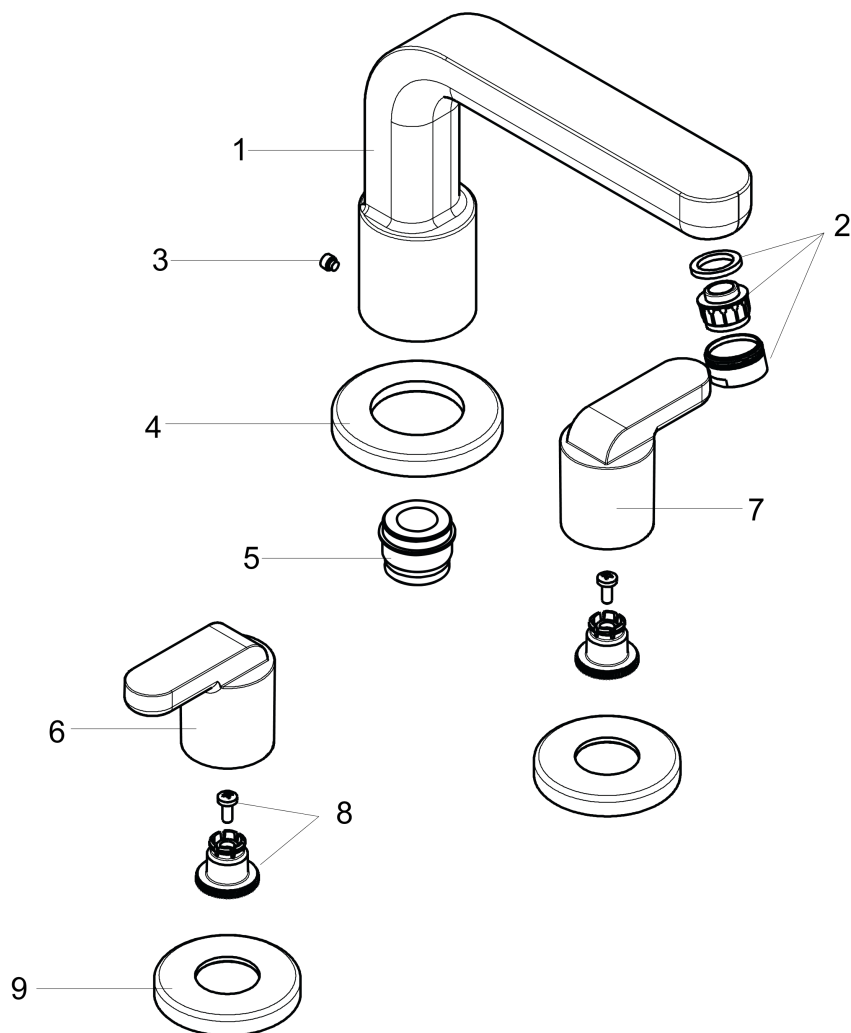

Metris S
Metris S 3-Hole Roman Tub Set Trim with Lever Handles
 Finishes : **chrome** Part no. : **31438001**

Description

Features

- Flow: 5.8 GPM
- 90° ceramic valves
- Solid brass

Required accessories

- Rough, 3-Hole Roman Tub Set (#06607USA)

Item details

List Price \$ 660.00

Compliance

Product image

Scale drawing

Metris S

Metris S 3-Hole Roman Tub Set Trim with Lever Handles

Finishes : **chrome** Part no. : **31438001**

Exploded drawing

Year of production: >04/07

Metris S

Metris S 3-Hole Roman Tub Set Trim with Lever Handles

Finishes : **chrome** Part no. : **31438001**

Spare parts list

Year of production: >04/07

| Pos. | Description | Part no. | Price | PU |
|------|--------------------------|----------|-------|----|
| 1 | spout cpl. | 31095000 | - | 1 |
| 2 | aerator M24x1 (25 l/min) | 13956000 | - | 1 |
| 3 | hollow set screw M6x6 | 97660000 | - | 1 |
| 4 | escutcheon Ø 70 mm | 97779000 | - | 1 |
| 5 | adapter for spout | 88512000 | - | 1 |
| 6 | handle | 31105000 | - | 1 |
| 7 | handle | 31106000 | - | 1 |
| 8 | handle fixing set | 94184000 | - | 1 |
| 9 | escutcheon | 31098000 | - | 1 |