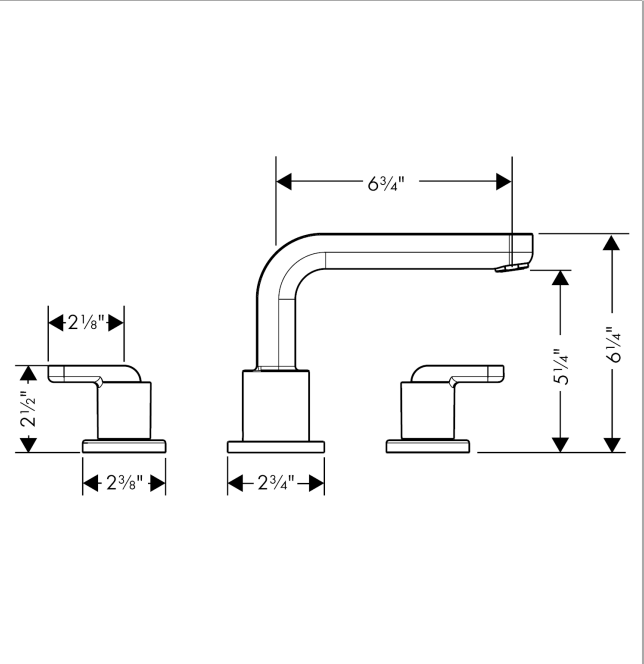

Metris S
Metris S 3-Hole Roman Tub Set Trim with Lever Handles
 Finishes : **chrome** Part no. : **31438001**

Description

Features

- Flow: 5.8 GPM
- 90° ceramic valves
- Solid brass

Required accessories

- Rough, 3-Hole Roman Tub Set (#06607USA)

Item details

List Price \$ 660.00

Compliance

Product image

Scale drawing

Metris S

Metris S 3-Hole Roman Tub Set Trim with Lever Handles

Finishes : **chrome** Part no. : **31438001**

Exploded drawing

Year of production: >04/07

Metris S

Metris S 3-Hole Roman Tub Set Trim with Lever Handles

Finishes : **chrome** Part no. : **31438001**

Spare parts list

Year of production: >04/07

| Pos. | Description | Part no. | Price | PU |
|------|--------------------------|----------|-------|----|
| 1 | spout cpl. | 31095000 | - | 1 |
| 2 | aerator M24x1 (25 l/min) | 13956000 | - | 1 |
| 3 | hollow set screw M6x6 | 97660000 | - | 1 |
| 4 | escutcheon Ø 70 mm | 97779000 | - | 1 |
| 5 | adapter for spout | 88512000 | - | 1 |
| 6 | handle | 31105000 | - | 1 |
| 7 | handle | 31106000 | - | 1 |
| 8 | handle fixing set | 94184000 | - | 1 |
| 9 | escutcheon | 31098000 | - | 1 |