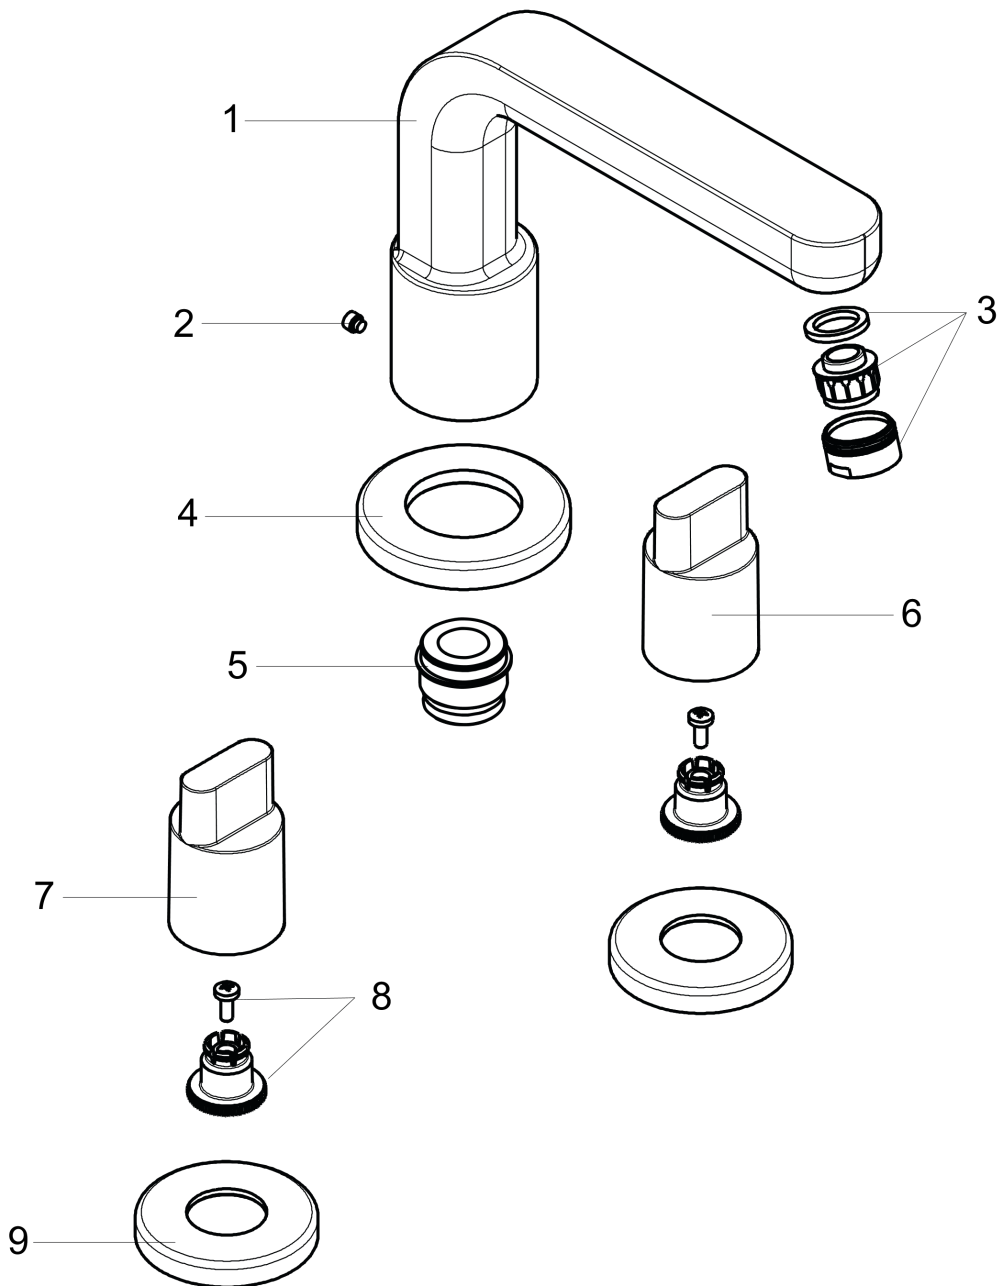

Metris S

Metris S 3-Hole Roman Tub Set Trim with Full Handles

Finishes : **chrome** Part no. : **31436001**

Description

Features

- Flow: 5.8 GPM
- 90° ceramic valves
- Solid brass

Required accessories

- Rough, 3-Hole Roman Tub Set (#06607USA)

Item details

List Price \$ 660.00

Compliance

Product image

Scale drawing

Metris S
Metris S 3-Hole Roman Tub Set Trim with Full Handles
Finishes : **chrome** Part no. : **31436001**

Exploded drawing

Year of production: >04/07

Metris S

Metris S 3-Hole Roman Tub Set Trim with Full Handles

Finishes : **chrome** Part no. : **31436001**

Spare parts list

Year of production: >04/07

Pos.	Description	Part no.	Price	PU
1	spout cpl.	31095000	-	1
2	hollow set screw M6x6	97660000	-	1
3	aerator M24x1 (25 l/min)	13956000	-	1
4	escutcheon Ø 70 mm	97779000	-	1
5	adapter for spout	88512000	-	1
6	handle	31097000	-	1
7	handle	31096000	-	1
8	handle fixing set	94184000	-	1
9	escutcheon	31098000	-	1
a	base body	06607000	-	1