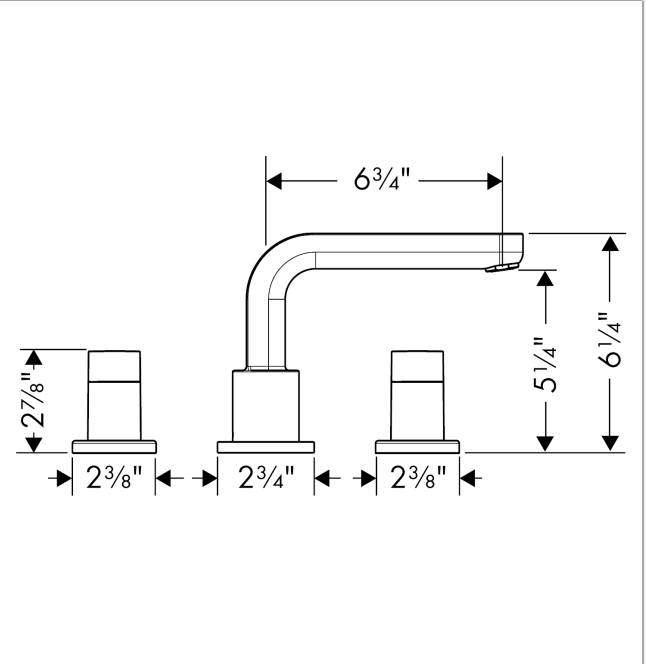

Metris S

Metris S 3-Hole Roman Tub Set Trim with Full Handles

Finishes : **chrome** Part no. : **31436001**

Description

Features

- Flow: 5.8 GPM
- 90° ceramic valves
- Solid brass

Required accessories

- Rough, 3-Hole Roman Tub Set (#06607USA)

Item details

List Price \$ 660.00

Compliance

Product image

Scale drawing

Metris S
Metris S 3-Hole Roman Tub Set Trim with Full Handles
Finishes : **chrome** Part no. : **31436001**

Exploded drawing

Year of production: >04/07

Metris S

Metris S 3-Hole Roman Tub Set Trim with Full Handles

Finishes : **chrome** Part no. : **31436001**

Spare parts list

Year of production: >04/07

Pos.	Description	Part no.	Price	PU
1	spout cpl.	31095000	-	1
2	hollow set screw M6x6	97660000	-	1
3	aerator M24x1 (25 l/min)	13956000	-	1
4	escutcheon Ø 70 mm	97779000	-	1
5	adapter for spout	88512000	-	1
6	handle	31097000	-	1
7	handle	31096000	-	1
8	handle fixing set	94184000	-	1
9	escutcheon	31098000	-	1
a	base body	06607000	-	1