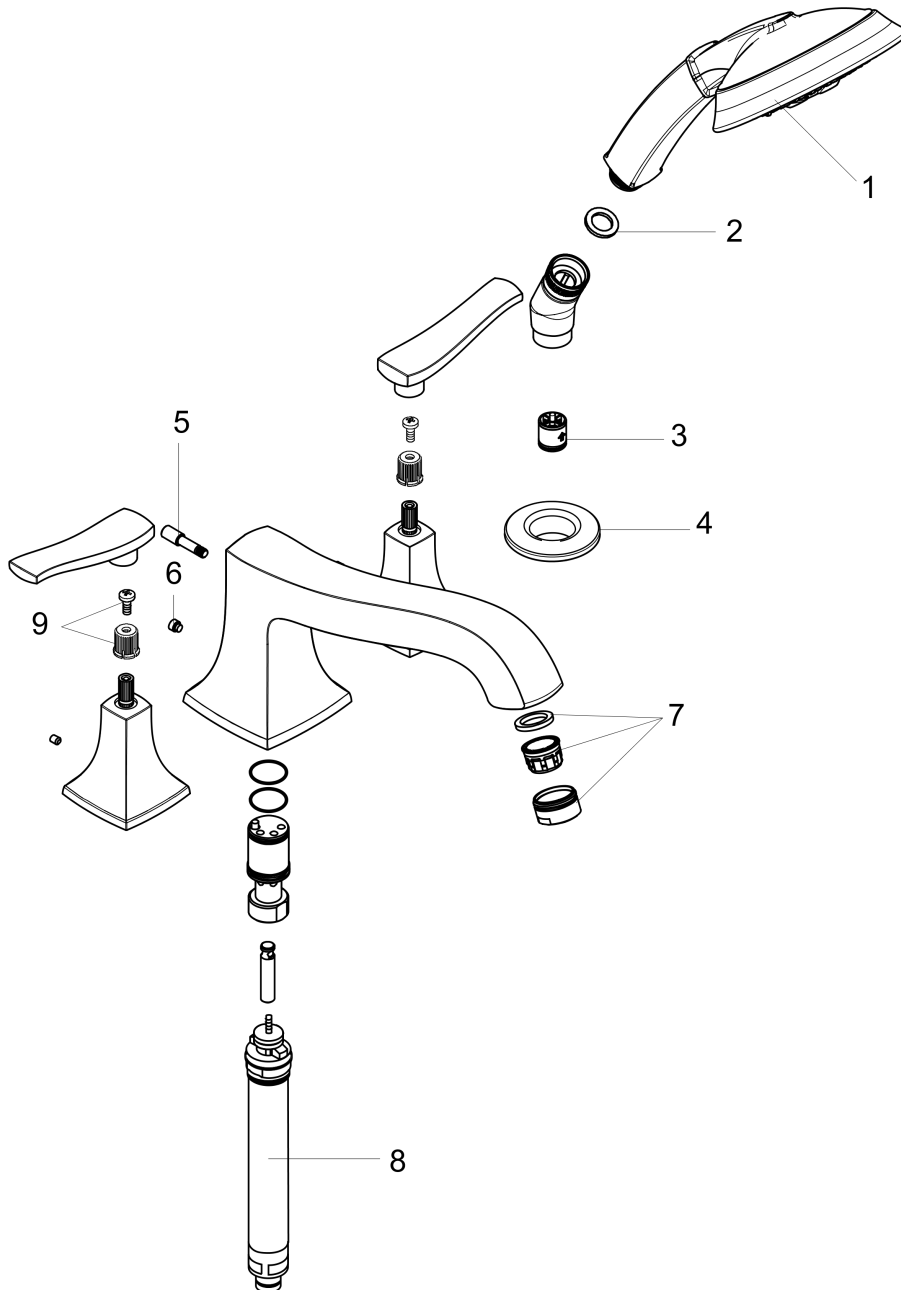

Metris C

Metris C 4-Hole Roman Tub Set Trim

Finishes : **chrome** Part no. : **31314001**

Description

Features

- Flow: 5.0 GPM
- 90° ceramic valves
- Solid brass
- Integrated double backflow prevention
- Diverter for handshower

Comprised of

- Raindance C 100 AIR Green 3-Jet Handshower, 2.0 GPM (#04345USA)

Required accessories

- Rough, 4-Hole Roman Tub Set (#06646USA)

Item details

List Price \$ 810.00

Technology

Compliance

Product image

Scale drawing

Metris C

Metris C 4-Hole Roman Tub Set Trim

Finishes : **chrome** Part no. : **31314001**

Exploded drawing

Year of production: >10/09

Metris C

Metris C 4-Hole Roman Tub Set Trim

Finishes : **chrome** Part no. : **31314001**

Spare parts list

Year of production: >10/09

Pos.	Description	Part no.	Price	PU
1	handshower	28548001	-	1
2	filter packing	94246000	-	1
3	set of non return valves DW 15	94074000	-	1
4	escutcheon Ø 52 mm	97159000	-	1
5	diverter knob	98607000	-	1
6	hollow set screw M6x6	97660000	-	1
7	aerator M24x1 (25 l/min)	13914000	-	1
8	selector assy	96775000	-	1
9	handle fixing set	98932000	-	1
a	shower holder	28071000	-	1
b	base body	06646000	-	1