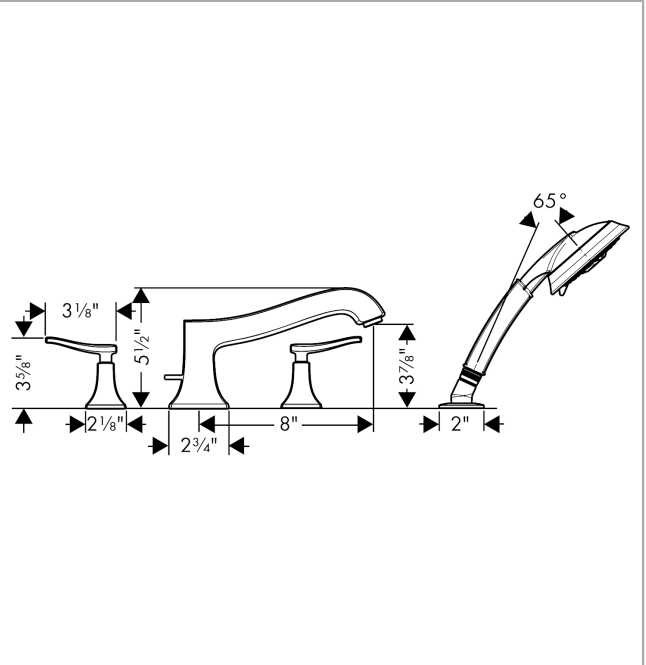

Metris C

Metris C 4-Hole Roman Tub Set Trim

Finishes : **chrome** Part no. : **31314001**

Description

Features

- Flow: 5.0 GPM
- 90° ceramic valves
- Solid brass
- Integrated double backflow prevention
- Diverter for handshower

Comprised of

- Raindance C 100 AIR Green 3-Jet Handshower, 2.0 GPM (#04345USA)

Required accessories

- Rough, 4-Hole Roman Tub Set (#06646USA)

Item details

List Price \$ 810.00

Technology

Compliance

Product image

Scale drawing

Metris C

Metris C 4-Hole Roman Tub Set Trim

Finishes : **chrome** Part no. : **31314001**

Exploded drawing

Year of production: >10/09

Metris C

Metris C 4-Hole Roman Tub Set Trim

Finishes : **chrome** Part no. : **31314001**

Spare parts list

Year of production: >10/09

Pos.	Description	Part no.	Price	PU
1	handshower	28548001	-	1
2	filter packing	94246000	-	1
3	set of non return valves DW 15	94074000	-	1
4	escutcheon Ø 52 mm	97159000	-	1
5	diverter knob	98607000	-	1
6	hollow set screw M6x6	97660000	-	1
7	aerator M24x1 (25 l/min)	13914000	-	1
8	selector assy	96775000	-	1
9	handle fixing set	98932000	-	1
a	shower holder	28071000	-	1
b	base body	06646000	-	1