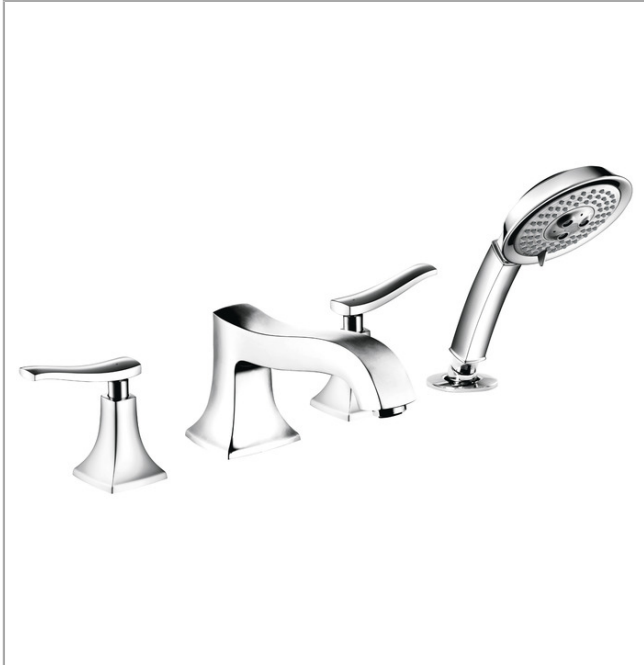

Metris C

Metris C 4-Hole Roman Tub Set Trim

Finishes : **chrome** Part no. : **31314001**

Description

Features

- Flow: 5.0 GPM
- 90° ceramic valves
- Solid brass
- Integrated double backflow prevention
- Diverter for handshower

Comprised of

- Raindance C 100 AIR Green 3-Jet Handshower, 2.0 GPM (#04345USA)

Required accessories

- Rough, 4-Hole Roman Tub Set (#06646USA)

Item details

List Price \$ 810.00

Technology

Compliance

Product image

Scale drawing

Metris C

Metris C 4-Hole Roman Tub Set Trim

Finishes : **chrome** Part no. : **31314001**

Exploded drawing

Year of production: >10/09

Metris C

Metris C 4-Hole Roman Tub Set Trim

Finishes : **chrome** Part no. : **31314001**

Spare parts list

Year of production: >10/09

Pos.	Description	Part no.	Price	PU
1	handshower	28548001	-	1
2	filter packing	94246000	-	1
3	set of non return valves DW 15	94074000	-	1
4	escutcheon Ø 52 mm	97159000	-	1
5	diverter knob	98607000	-	1
6	hollow set screw M6x6	97660000	-	1
7	aerator M24x1 (25 l/min)	13914000	-	1
8	selector assy	96775000	-	1
9	handle fixing set	98932000	-	1
a	shower holder	28071000	-	1
b	base body	06646000	-	1