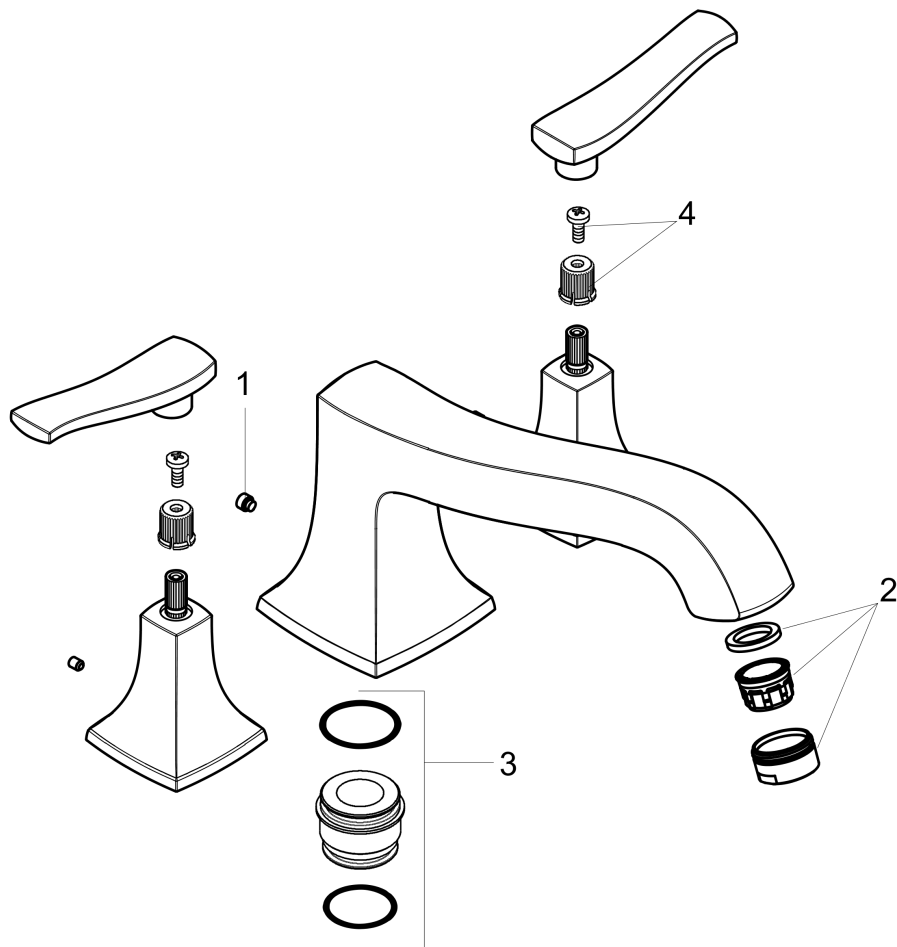

Metris C

Metris C 3-Hole Roman Tub Set Trim

Finishes : **chrome** Part no. : **31313001**

Description

Features

- Flow: 5.8 GPM
- 90° ceramic valves
- Solid brass

Required accessories

- Rough, 3-Hole Roman Tub Set (#06607USA)

Item details

List Price \$ 680.00

Compliance

Product image

Scale drawing

Metris C
Metris C 3-Hole Roman Tub Set Trim
Finishes : **chrome** Part no. : **31313001**

Exploded drawing

Year of production: >10/09

Metris C

Metris C 3-Hole Roman Tub Set Trim

Finishes : **chrome** Part no. : **31313001**

Spare parts list

Year of production: >**10/09**

Pos.	Description	Part no.	Price	PU
1	hollow set screw M6x6	97660000	-	1
2	aerator M24x1 (25 l/min)	13914000	-	1
3	adapter for spout	88512000	-	1
4	handle fixing set	98932000	-	1
a	base body	06607000	-	1