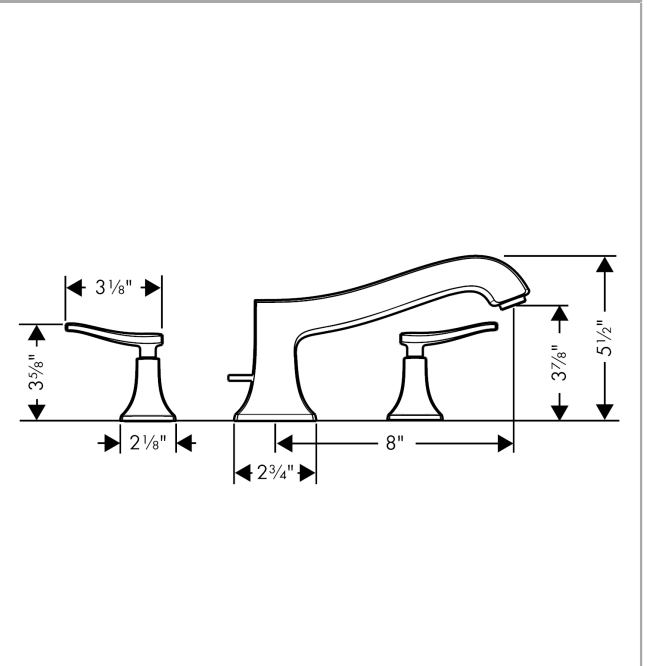

Metris C

Metris C 3-Hole Roman Tub Set Trim

Finishes : **chrome** Part no. : **31313001**

Description

Features

- Flow: 5.8 GPM
- 90° ceramic valves
- Solid brass

Required accessories

- Rough, 3-Hole Roman Tub Set (#06607USA)

Item details

List Price \$ 680.00

Compliance

Product image

Scale drawing

Metris C
Metris C 3-Hole Roman Tub Set Trim
Finishes : **chrome** Part no. : **31313001**

Exploded drawing

Year of production: >10/09

Metris C

Metris C 3-Hole Roman Tub Set Trim

Finishes : **chrome** Part no. : **31313001**

Spare parts list

Year of production: >**10/09**

Pos.	Description	Part no.	Price	PU
1	hollow set screw M6x6	97660000	-	1
2	aerator M24x1 (25 l/min)	13914000	-	1
3	adapter for spout	88512000	-	1
4	handle fixing set	98932000	-	1
a	base body	06607000	-	1