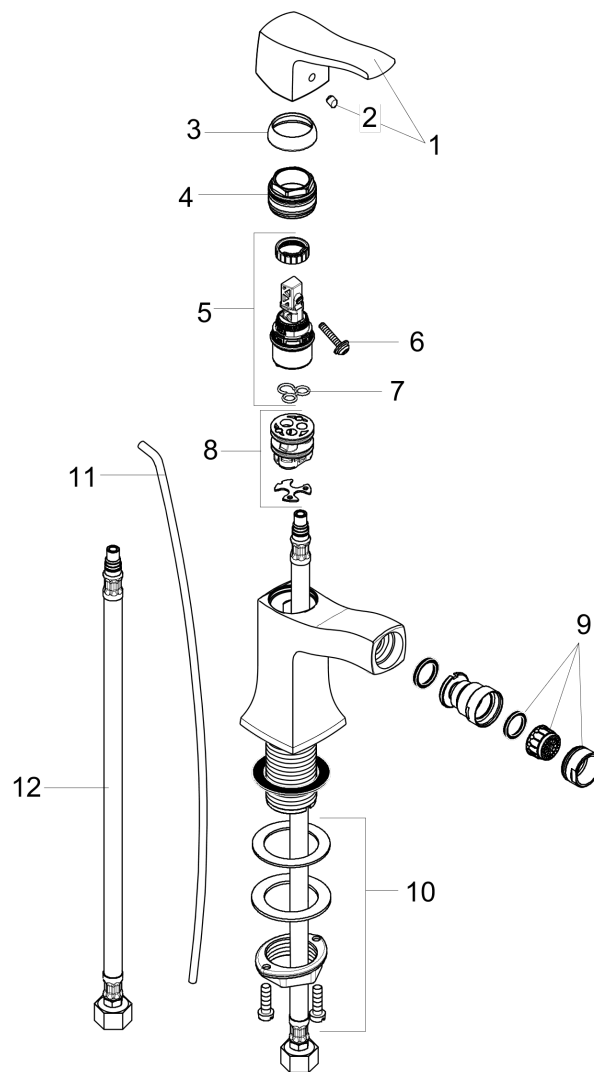

Metris C
Single-Hole Bidet Faucet
 Finishes : **chrome** Part no. : **31275001**

Description

Features

- Pivoting aerator
- Ceramic cartridge
- Includes pop-up drain

Item details

List Price \$ 377.00

Compliance

Product image

Scale drawing

Metris C
Single-Hole Bidet Faucet
 Finishes : **chrome** Part no. : **31275001**

Exploded drawing

Year of production: >04/09

Metris C**Single-Hole Bidet Faucet**Finishes : **chrome** Part no. : **31275001****Spare parts list**

Year of production: >04/09

Pos.	Description	Part no.	Price	PU
1	handle	31291000	-	1
2	screw cover	96338000	-	1
3	flange	98863000	-	1
4	nut	98864000	-	1
5	cartridge, assy	97685000	-	1
6	locking screw for handle	95140000	-	1
7	seal	98865000	-	1
8	adapter for cartridge	98866000	-	1
9	aerator M24x1 (7 l/min)	13085000	-	1
10	fixing set (Ø 32)	13961000	-	1
11	pull rod	96657000	-	1
12	connection hose 18½" M8x0,75 3/8"	96321001	-	1
a	ball joint	92036000	-	1
b	pop up waste	88509000	-	1
c	fixation extension 35 mm	13898000	-	1