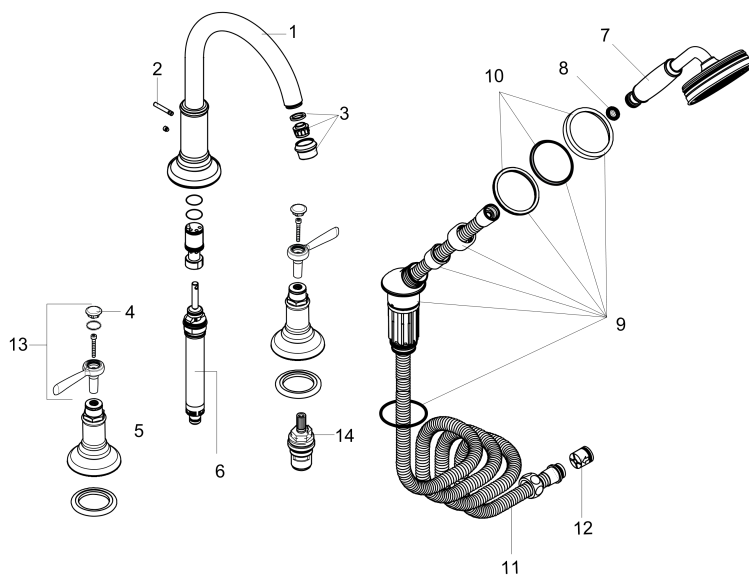

AXOR Montreux

Axor Montreux 4-Hole Roman Tub Set Trim with Lever Handles

Finishes : **chrome** Part no. : **16550001**

Description

Features

- Flow: 5.3 GPM
- 90° ceramic valves
- Diverter for handshower

Comprised of

- Axor Montreux 1-Jet Handshower (#16320USA)

Required accessories

- Rough, 4-Hole Roman Tub Set (#13444USA)

Item details

List Price \$ 2,150.00

Technology

Compliance

Product image

Scale drawing

AXOR Montreux

Axor Montreux 4-Hole Roman Tub Set Trim with Lever Handles

Finishes : **chrome** Part no. : **16550001**

Exploded drawing

Year of production: >04/09

AXOR Montreux
Axor Montreux 4-Hole Roman Tub Set Trim with Lever Handles

 Finishes : **chrome** Part no. : **16550001**

Spare parts list

Year of production: >04/09

Pos.	Description	Part no.	Price	PU
1	spout cpl.	98606000	-	1
2	diverter knob	98607000	-	1
3	aerator M22x1 (25 l/min)	98575000	-	1
4	set of screw covers, cold / hot water / neutral	97987000	-	1
5	escutcheon	98605000	-	1
6	selector assy	97146000	-	1
7	handshower	16320001	-	1
8	filter packing	94246000	-	1
9	shower holder, assy	96433000	-	1
10	escutcheon for shower holder	96237000	-	1
11	shower hose 2,00 m	94148000	-	1
12	set of non return valves DW 15	94074000	-	1
13	handle	16691000	-	1
14	shut off unit left closing	94008000	-	1
a	base body	13444181	-	1