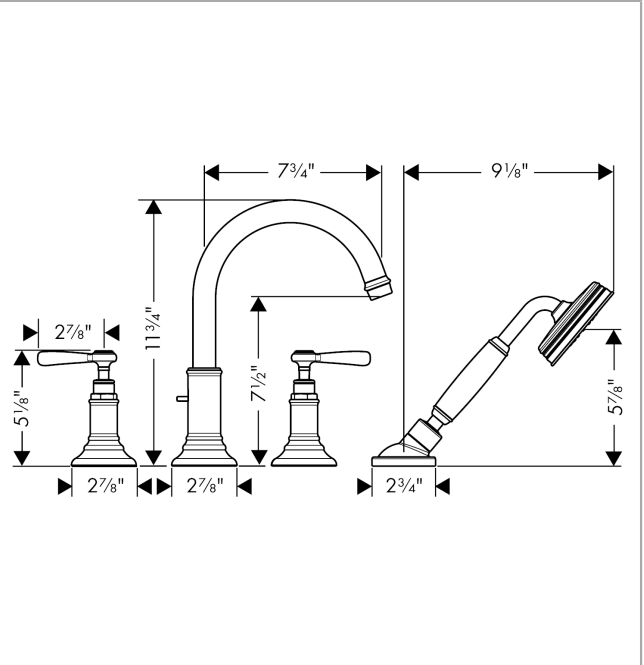

AXOR Montreux

Axor Montreux 4-Hole Roman Tub Set Trim with Lever Handles

Finishes : **chrome** Part no. : **16550001**

Description

Features

- Flow: 5.3 GPM
- 90° ceramic valves
- Diverter for handshower

Comprised of

- Axor Montreux 1-Jet Handshower (#16320USA)

Required accessories

- Rough, 4-Hole Roman Tub Set (#13444USA)

Item details

List Price \$ 2,150.00

Technology

Compliance

Product image

Scale drawing

AXOR Montreux

Axor Montreux 4-Hole Roman Tub Set Trim with Lever Handles

Finishes : **chrome** Part no. : **16550001**

Exploded drawing

Year of production: >04/09

AXOR Montreux
Axor Montreux 4-Hole Roman Tub Set Trim with Lever Handles

 Finishes : **chrome** Part no. : **16550001**

Spare parts list

Year of production: >04/09

Pos.	Description	Part no.	Price	PU
1	spout cpl.	98606000	-	1
2	diverter knob	98607000	-	1
3	aerator M22x1 (25 l/min)	98575000	-	1
4	set of screw covers, cold / hot water / neutral	97987000	-	1
5	escutcheon	98605000	-	1
6	selector assy	97146000	-	1
7	handshower	16320001	-	1
8	filter packing	94246000	-	1
9	shower holder, assy	96433000	-	1
10	escutcheon for shower holder	96237000	-	1
11	shower hose 2,00 m	94148000	-	1
12	set of non return valves DW 15	94074000	-	1
13	handle	16691000	-	1
14	shut off unit left closing	94008000	-	1
a	base body	13444181	-	1