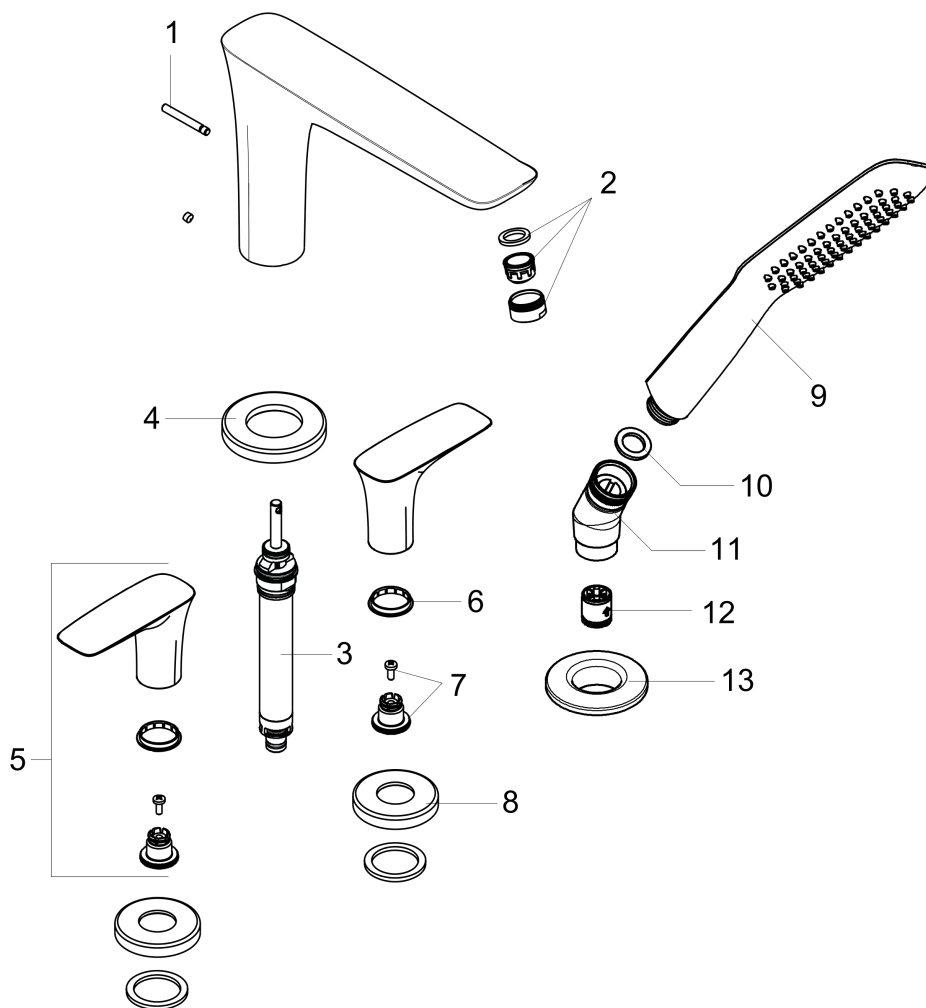

PuraVida

PuraVida 4-Hole Roman Tub Set Trim

Finishes : **chrome** Part no. : **15446001**

Description

Features

- Flow: 6 GPM
- 90° ceramic valves
- Solid brass
- Diverter for handshower

Comprised of

- Raindance Select E 120 AIR Green 3-Jet Handshower, 2.0 GPM (#04528USA)

Required accessories

- Rough, 4-Hole Roman Tub Set (#06646USA)

Item details

List Price \$ 1,200.00

Technology

Compliance

Product image

Scale drawing

PuraVida

PuraVida 4-Hole Roman Tub Set Trim

Finishes : **chrome** Part no. : **15446001**

Exploded drawing

Year of production: >04/11

PuraVida

PuraVida 4-Hole Roman Tub Set Trim

Finishes : **chrome** Part no. : **15446001**

Spare parts list

Year of production: >04/11

| Pos. | Description | Part no. | Price | PU |
|------|-------------------------------------|----------|-------|----|
| 1 | diverter knob | 98707000 | - | 1 |
| 2 | aerator swivelling M24x1 (30 l/min) | 95565000 | - | 1 |
| 3 | selector assy | 96775000 | - | 1 |
| 4 | escutcheon Ø 70 mm | 97779000 | - | 1 |
| 5 | handle | 95818000 | - | 1 |
| 6 | set of color-rings cold / hot water | 95819000 | - | 1 |
| 7 | handle fixing set | 94184000 | - | 1 |
| 8 | escutcheon | 31098000 | - | 1 |
| 9 | handshower | 28558001 | - | 1 |
| 10 | filter packing | 94246000 | - | 1 |
| 11 | shower holder | 28071000 | - | 1 |
| 12 | set of non return valves DW 15 | 94074000 | - | 1 |
| 13 | escutcheon Ø 52 mm | 97159000 | - | 1 |