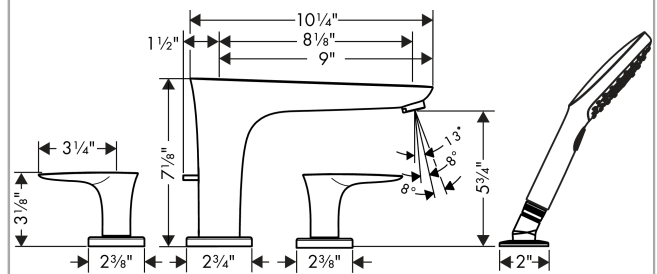

PuraVida

PuraVida 4-Hole Roman Tub Set Trim

Finishes : **chrome** Part no. : **15446001**

Description

Features

- Flow: 6 GPM
- 90° ceramic valves
- Solid brass
- Diverter for handshower

Comprised of

- Raindance Select E 120 AIR Green 3-Jet Handshower, 2.0 GPM (#04528USA)

Required accessories

- Rough, 4-Hole Roman Tub Set (#06646USA)

Item details

List Price \$ 1,200.00

Technology

Compliance

Product image

Scale drawing

PuraVida

PuraVida 4-Hole Roman Tub Set Trim

Finishes : **chrome** Part no. : **15446001**

Exploded drawing

Year of production: >04/11

PuraVida

PuraVida 4-Hole Roman Tub Set Trim

Finishes : **chrome** Part no. : **15446001**

Spare parts list

Year of production: >04/11

| Pos. | Description | Part no. | Price | PU |
|------|-------------------------------------|----------|-------|----|
| 1 | diverter knob | 98707000 | - | 1 |
| 2 | aerator swivelling M24x1 (30 l/min) | 95565000 | - | 1 |
| 3 | selector assy | 96775000 | - | 1 |
| 4 | escutcheon Ø 70 mm | 97779000 | - | 1 |
| 5 | handle | 95818000 | - | 1 |
| 6 | set of color-rings cold / hot water | 95819000 | - | 1 |
| 7 | handle fixing set | 94184000 | - | 1 |
| 8 | escutcheon | 31098000 | - | 1 |
| 9 | handshower | 28558001 | - | 1 |
| 10 | filter packing | 94246000 | - | 1 |
| 11 | shower holder | 28071000 | - | 1 |
| 12 | set of non return valves DW 15 | 94074000 | - | 1 |
| 13 | escutcheon Ø 52 mm | 97159000 | - | 1 |