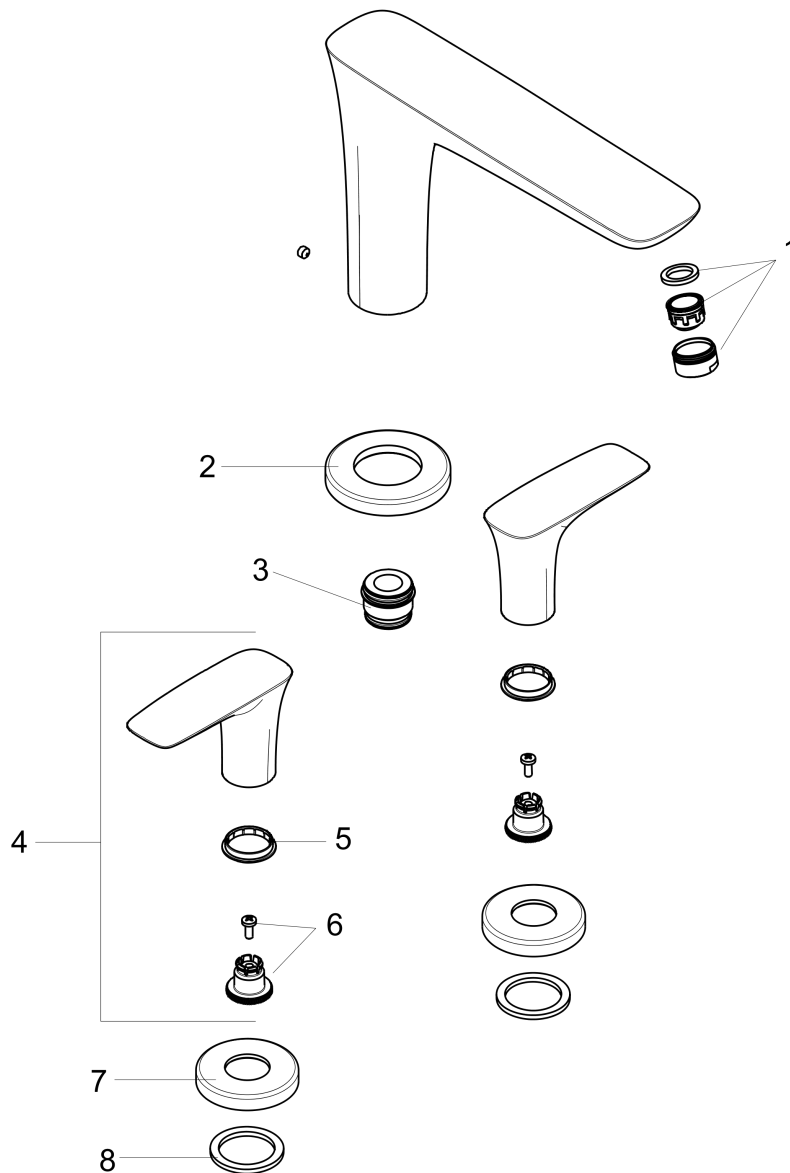

#### Product image

#### Scale drawing

PuraVida

PuraVida 3-Hole Roman Tub Set Trim

Finishes : **chrome** Part no. : **15440001**

## Exploded drawing

Year of production: >01/11

**PuraVida**

**PuraVida 3-Hole Roman Tub Set Trim**

Finishes : **chrome** Part no. : **15440001**

**Spare parts list**

Year of production: >01/11

Pos.	Description	Part no.	Price	PU
1	aerator swivelling M24x1 (30 l/min)	95565000	-	1
2	escutcheon Ø 70 mm	97779000	-	1
3	adapter for spout	88512000	-	1
4	handle	95818000	-	1
5	set of color-rings cold / hot water	95819000	-	1
6	handle fixing set	94184000	-	1
7	escutcheon	31098000	-	1
8	flat seal	98749000	-	1