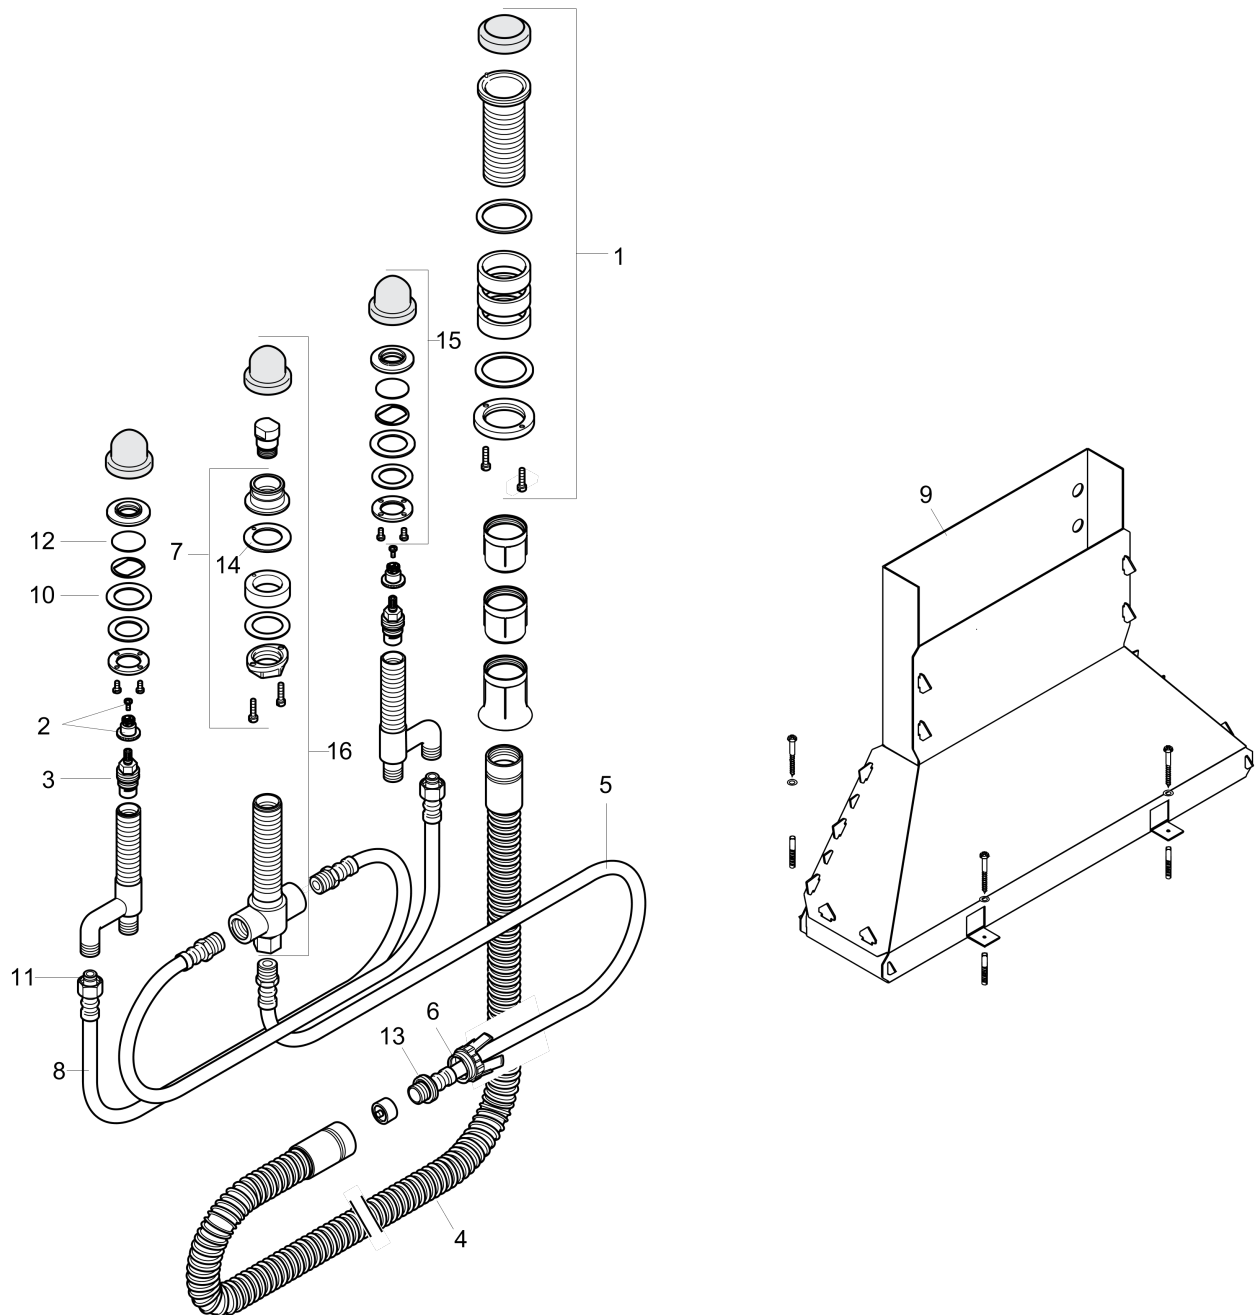

Rough, 4-Hole Roman Tub Set
 Finishes : n.a. Part no. : 13444181

Description

Features

- 1/2" NPT
- 90° ceramic valves

Item details

List Price \$ 810.00

Compliance

Product image

Scale drawing

Rough, 4-Hole Roman Tub Set
Finishes : n.a. Part no. : 13444181

Exploded drawing

Year of production: >06/04

Rough, 4-Hole Roman Tub Set
 Finishes : n.a. Part no. : 13444181

Spare parts list

Year of production: >06/04

Pos.	Description	Part no.	Price	PU
1	fixing set for Secuflex	96072000	-	1
2	handle fixing set	94184000	-	1
3	shut off unit right closing	94009000	-	1
4	Secuflex hose 2 m	94108000	-	1
5	pressure hose	94174000	-	1
6	expended nut for Secuflex	96074000	-	1
7	fixing set for 4 hole bath mixer spout	96080000	-	1
8	pressure hose	96565000	-	1
9	Secuflexbox	28389000	-	1
10	lever collar	97548000	-	1
11	O-ring 11x2	98127000	-	1
12	O-ring 40x3	92634000	-	1
13	O-ring 27x2,5	98149000	-	1
14	seal	92582000	-	1
15	fixing set for shut off unit	96078000	-	1
16	selector housing	96125000	-	1