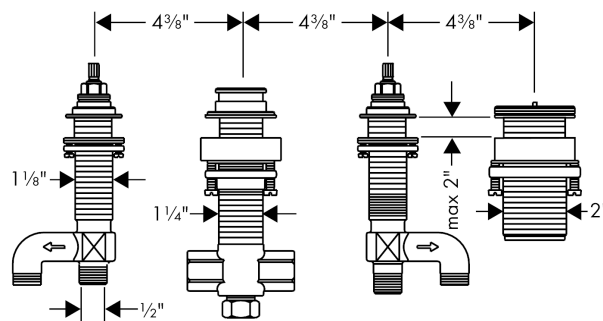

Rough, 4-Hole Roman Tub Set
 Finishes : n.a. Part no. : 13444181

Description

Features

- 1/2" NPT
- 90° ceramic valves

Item details

List Price \$ 810.00

Compliance

Product image

Scale drawing

Rough, 4-Hole Roman Tub Set
Finishes : n.a. Part no. : 13444181

Exploded drawing

Year of production: >06/04

Rough, 4-Hole Roman Tub Set
 Finishes : n.a. Part no. : 13444181

Spare parts list

Year of production: >06/04

Pos.	Description	Part no.	Price	PU
1	fixing set for Secuflex	96072000	-	1
2	handle fixing set	94184000	-	1
3	shut off unit right closing	94009000	-	1
4	Secuflex hose 2 m	94108000	-	1
5	pressure hose	94174000	-	1
6	expended nut for Secuflex	96074000	-	1
7	fixing set for 4 hole bath mixer spout	96080000	-	1
8	pressure hose	96565000	-	1
9	Secuflexbox	28389000	-	1
10	lever collar	97548000	-	1
11	O-ring 11x2	98127000	-	1
12	O-ring 40x3	92634000	-	1
13	O-ring 27x2,5	98149000	-	1
14	seal	92582000	-	1
15	fixing set for shut off unit	96078000	-	1
16	selector housing	96125000	-	1