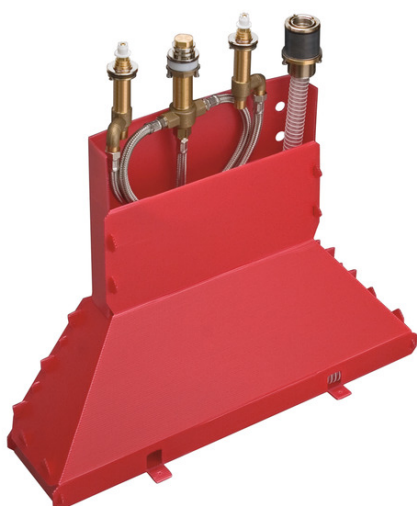

Rough, 4-Hole Roman Tub Set
 Finishes : n.a. Part no. : 13444181

Description

Features

- 1/2" NPT
- 90° ceramic valves

Item details

List Price \$ 810.00

Compliance

Product image

Scale drawing

Rough, 4-Hole Roman Tub Set
Finishes : n.a. Part no. : 13444181

Exploded drawing

Year of production: >06/04

Rough, 4-Hole Roman Tub Set
 Finishes : n.a. Part no. : 13444181

Spare parts list

Year of production: >06/04

Pos.	Description	Part no.	Price	PU
1	fixing set for Secuflex	96072000	-	1
2	handle fixing set	94184000	-	1
3	shut off unit right closing	94009000	-	1
4	Secuflex hose 2 m	94108000	-	1
5	pressure hose	94174000	-	1
6	expended nut for Secuflex	96074000	-	1
7	fixing set for 4 hole bath mixer spout	96080000	-	1
8	pressure hose	96565000	-	1
9	Secuflexbox	28389000	-	1
10	lever collar	97548000	-	1
11	O-ring 11x2	98127000	-	1
12	O-ring 40x3	92634000	-	1
13	O-ring 27x2,5	98149000	-	1
14	seal	92582000	-	1
15	fixing set for shut off unit	96078000	-	1
16	selector housing	96125000	-	1