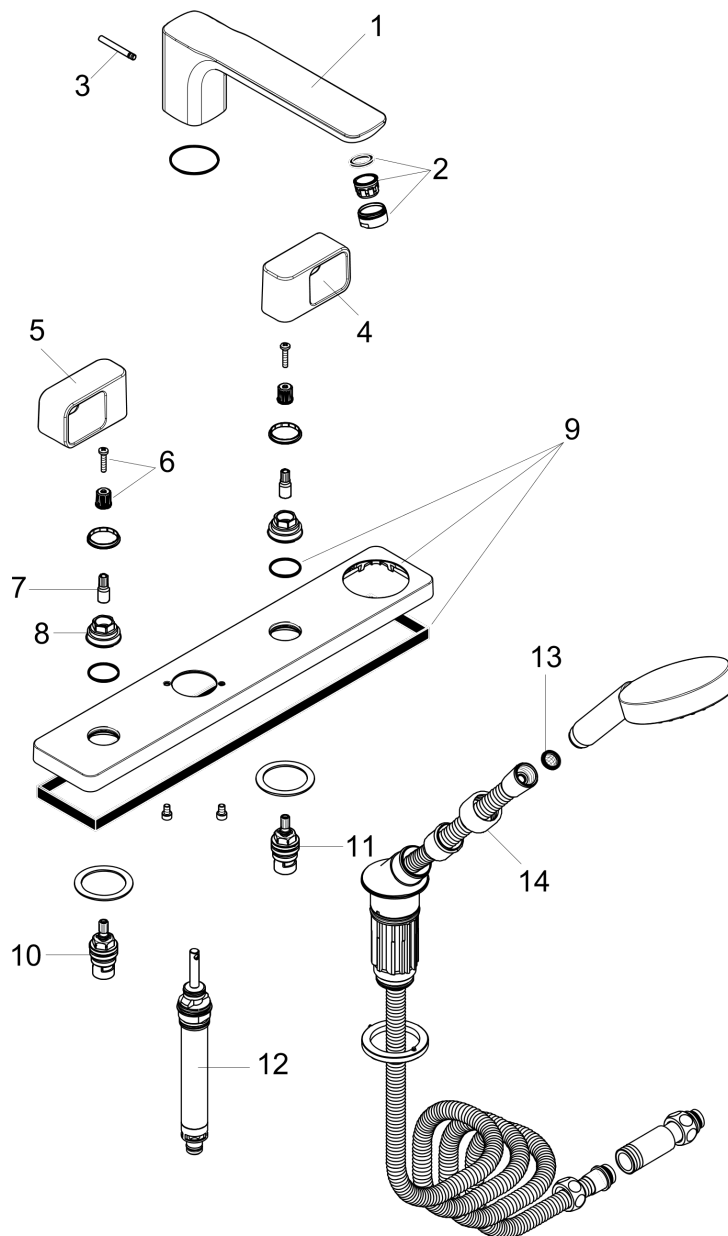

AXOR Urquiola
Axor Urquiola 4-Hole Roman Tub Set Trim
 Finishes : **chrome** Part no. : **11443001**

Description

Features

- Flow: 5.8 GPM
- 90° ceramic valves
- Integrated double backflow prevention
- Tub spout with diverter

Technology

Compliance

Product image

Scale drawing

AXOR Urquiola
Axor Urquiola 4-Hole Roman Tub Set Trim
Finishes : **chrome** Part no. : **11443001**

Exploded drawing

Year of production: >08/10

AXOR Urquiola
Axor Urquiola 4-Hole Roman Tub Set Trim
 Finishes : **chrome** Part no. : **11443001**

Spare parts list

Year of production: >08/10

Pos.	Description	Part no.	Price	PU
1	spout cpl.	95613000	-	1
2	aerator M24x1 (30 l/min)	96512000	-	1
3	diverter knob	98707000	-	1
4	handle for cold water	95612000	-	1
5	handle for hot water	95611000	-	1
6	handle fixing set	98932000	-	1
7	adapter for handle	95615000	-	1
8	nut	95610000	-	1
9	escutcheon	95614000	-	1
10	shut off unit right closing	94009000	-	1
11	shut off unit left closing	94008000	-	1
12	selector assy	96775000	-	1
13	filter packing	94246000	-	1
14	nut	97584000	-	1
a	shower hose 2,00 m	94148000	-	1
b	O-ring 11x2	98127000	-	1
c	back flow preventor cartridge	94146000	-	1
d	shower holder, assy	95996000	-	1
e	insert for shower holder	96942000	-	1