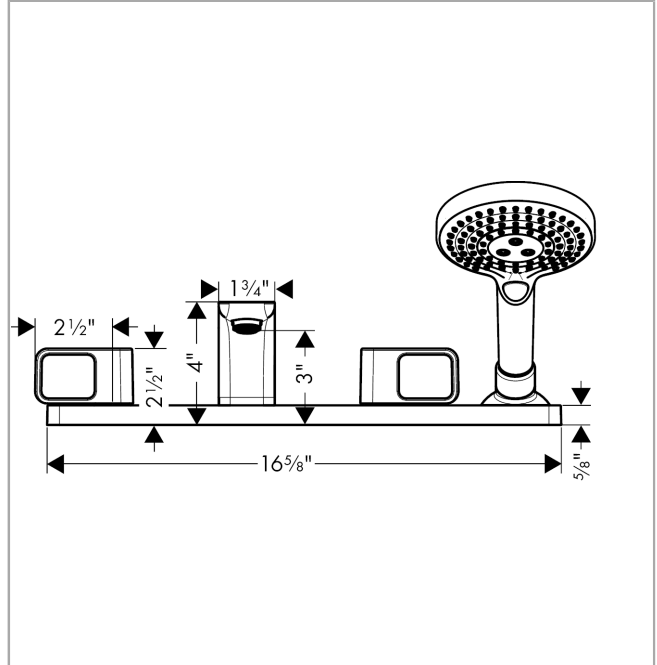

AXOR Urquiola
Axor Urquiola 4-Hole Roman Tub Set Trim
 Finishes : **chrome** Part no. : **11443001**

Description

Features

- Flow: 5.8 GPM
- 90° ceramic valves
- Integrated double backflow prevention
- Tub spout with diverter

Technology

Compliance

Product image

Scale drawing

AXOR Urquiola
Axor Urquiola 4-Hole Roman Tub Set Trim
Finishes : **chrome** Part no. : **11443001**

Exploded drawing

Year of production: >08/10

AXOR Urquiola
Axor Urquiola 4-Hole Roman Tub Set Trim
 Finishes : **chrome** Part no. : **11443001**

Spare parts list

Year of production: >08/10

Pos.	Description	Part no.	Price	PU
1	spout cpl.	95613000	-	1
2	aerator M24x1 (30 l/min)	96512000	-	1
3	diverter knob	98707000	-	1
4	handle for cold water	95612000	-	1
5	handle for hot water	95611000	-	1
6	handle fixing set	98932000	-	1
7	adapter for handle	95615000	-	1
8	nut	95610000	-	1
9	escutcheon	95614000	-	1
10	shut off unit right closing	94009000	-	1
11	shut off unit left closing	94008000	-	1
12	selector assy	96775000	-	1
13	filter packing	94246000	-	1
14	nut	97584000	-	1
a	shower hose 2,00 m	94148000	-	1
b	O-ring 11x2	98127000	-	1
c	back flow preventor cartridge	94146000	-	1
d	shower holder, assy	95996000	-	1
e	insert for shower holder	96942000	-	1