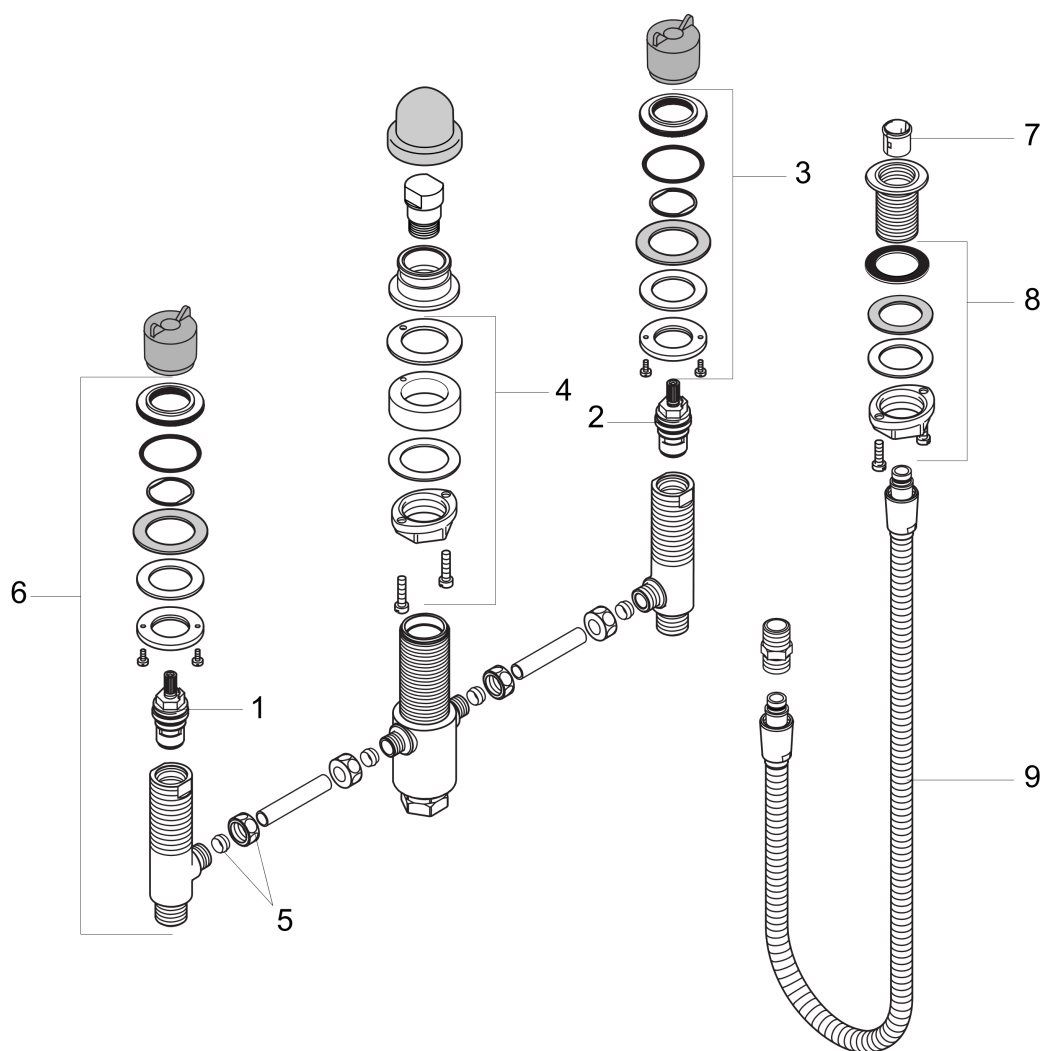

Rough, 4-Hole Roman Tub Set
 Finishes : n.a. Part no. : **06646000**

Description

Features

- 1/2" NPT
- 90° ceramic valves

Item details

List Price \$ 399.00

Compliance

Product image

Scale drawing

Rough, 4-Hole Roman Tub Set
 Finishes : n.a. Part no. : 06646000

Exploded drawing

Year of production: >10/03

Rough, 4-Hole Roman Tub Set
 Finishes : n.a. Part no. : **06646000**

Spare parts list

Year of production: >10/03

Pos.	Description	Part no.	Price	PU
1	shut off unit right closing	94009000	-	1
2	shut off unit left closing	94008000	-	1
3	fixing set for shut off unit	88540000	-	1
4	fixing set for 4 hole bath mixer spout	96080000	-	1
5	squeezing connection	88513000	-	1
6	fixing set for shut off unit	96078000	-	1
7	insert for shower holder	96942000	-	1
8	fixing set (Ø 32)	13961000	-	1
9	shower hose	97161000	-	1