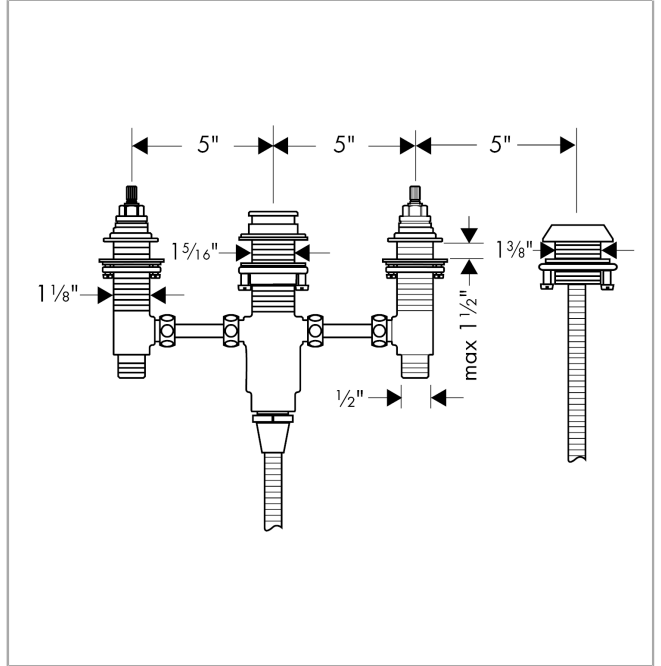

Rough, 4-Hole Roman Tub Set
 Finishes : n.a. Part no. : **06646000**

Description

Features

- 1/2" NPT
- 90° ceramic valves

Item details

List Price \$ 399.00

Compliance

Product image

Scale drawing

Rough, 4-Hole Roman Tub Set
 Finishes : n.a. Part no. : 06646000

Exploded drawing

Year of production: >10/03

Rough, 4-Hole Roman Tub Set
 Finishes : n.a. Part no. : **06646000**

Spare parts list

Year of production: >10/03

Pos.	Description	Part no.	Price	PU
1	shut off unit right closing	94009000	-	1
2	shut off unit left closing	94008000	-	1
3	fixing set for shut off unit	88540000	-	1
4	fixing set for 4 hole bath mixer spout	96080000	-	1
5	squeezing connection	88513000	-	1
6	fixing set for shut off unit	96078000	-	1
7	insert for shower holder	96942000	-	1
8	fixing set (Ø 32)	13961000	-	1
9	shower hose	97161000	-	1