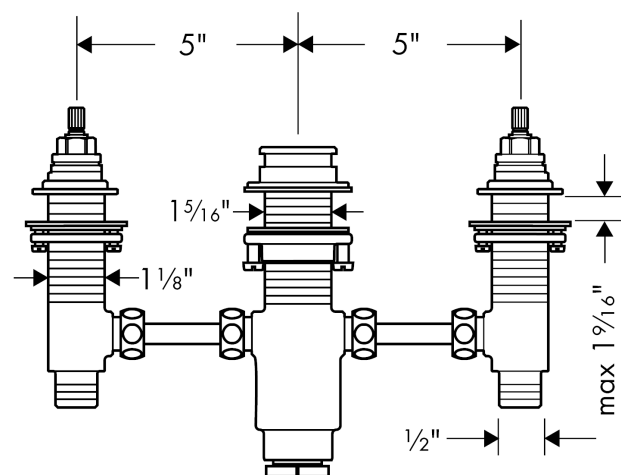

#### Features

- 1/2" NPT
- 90° ceramic valves

### Scale drawing

**Rough, 3-Hole Roman Tub Set**  
Finishes : n.a. Part no. : 06607000

## Rough, 3-Hole Roman Tub Set

Finishes : n.a. Part no. : **06607000**