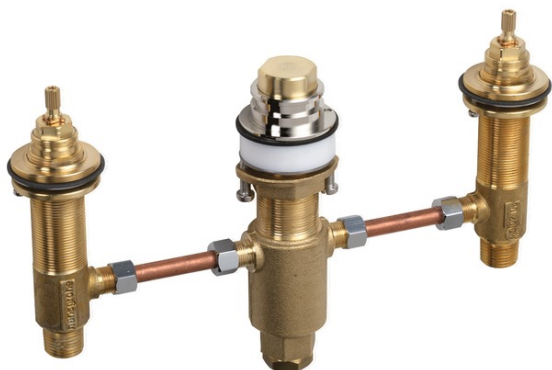

## Rough, 3-Hole Roman Tub Set

Finishes : n.a. Part no. : 06607000

#### Features

- 1/2" NPT
- 90° ceramic valves

### Scale drawing

**Rough, 3-Hole Roman Tub Set**  
Finishes : n.a. Part no. : 06607000

## Rough, 3-Hole Roman Tub Set

Finishes : n.a. Part no. : **06607000**