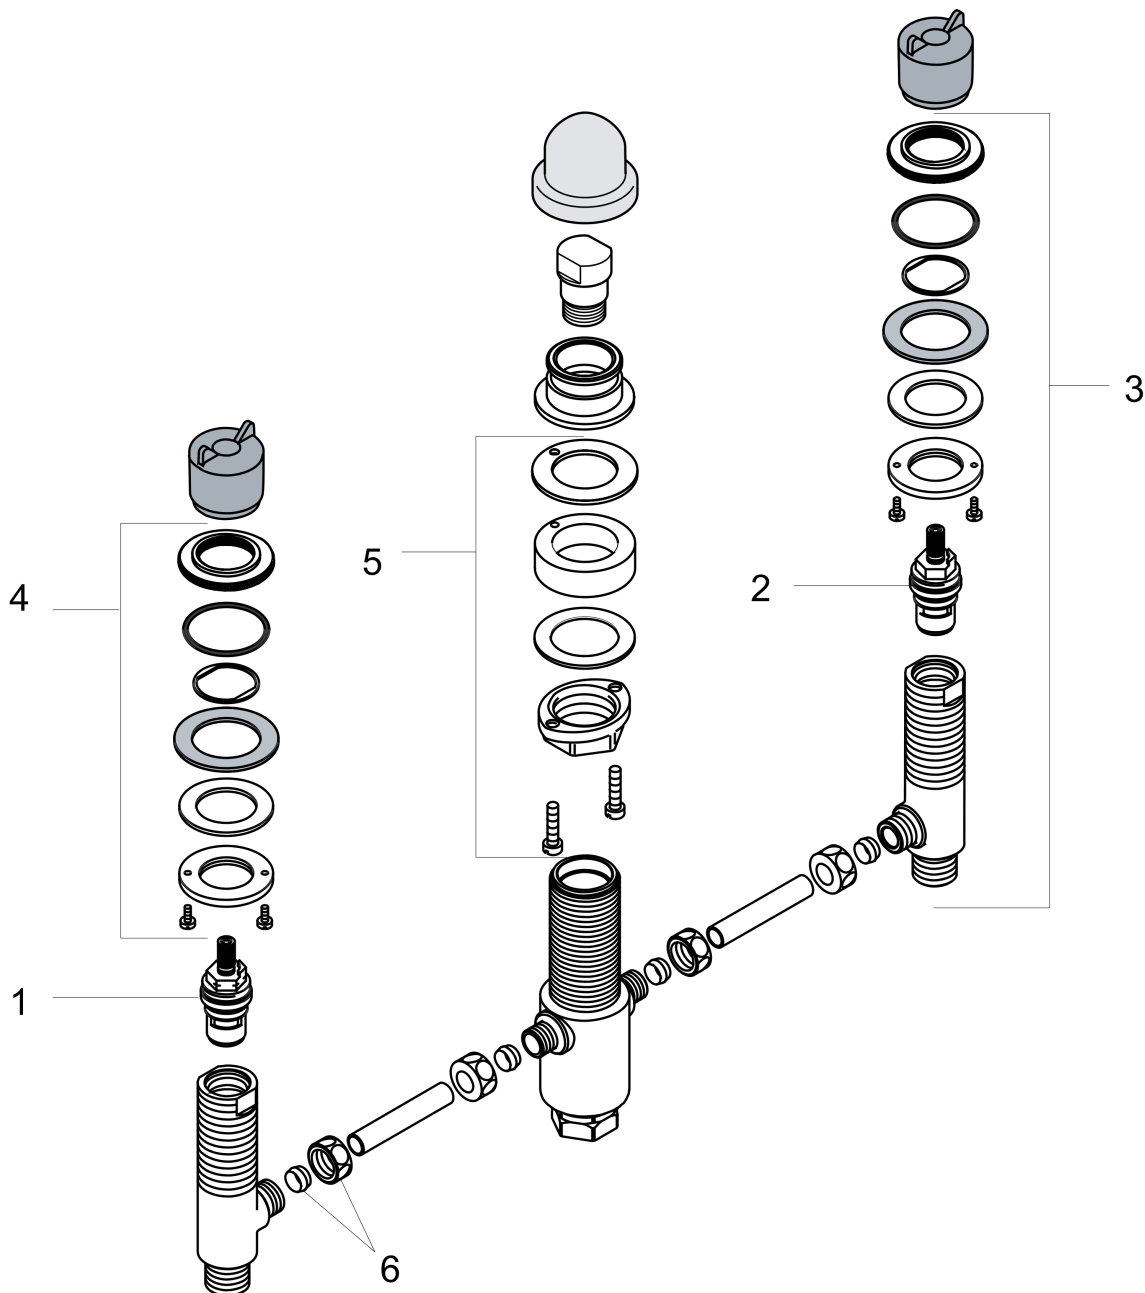

### Scale drawing

**Rough, 3-Hole Roman Tub Set**  
Finishes : n.a. Part no. : 06607000

## Exploded drawing

Year of production: >02/02

## Rough, 3-Hole Roman Tub Set

Finishes : n.a. Part no. : **06607000**