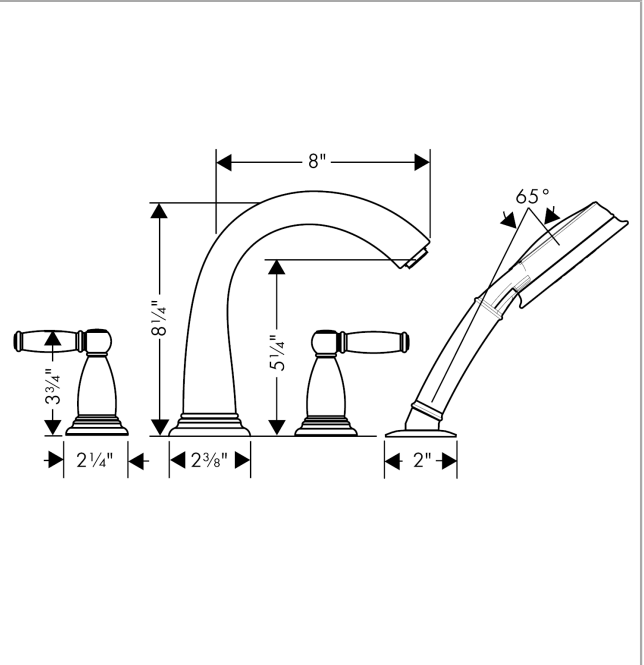

Swing C

Swing C 4-Hole Roman Tub Set Trim with Lever Handles

Finishes : **chrome** Part no. : **06123000**

Description

Features

- Flow: 5.0 GPM
- 90° ceramic valves
- Solid brass
- Diverter for handshower

Comprised of

- Cromo C 100 Green 3-Jet Handshower, 2.0 GPM (#04334USA)

Required accessories

- Rough, 4-Hole Roman Tub Set (#06646USA)

Item details

List Price \$ 820.00

Technology

Compliance

Product image

Scale drawing

Swing C
Swing C 4-Hole Roman Tub Set Trim with Lever Handles
Finishes : **chrome** Part no. : **06123000**

Exploded drawing

Year of production: **04/04 - 12/17**

Swing C

Swing C 4-Hole Roman Tub Set Trim with Lever Handles

Finishes : **chrome** Part no. : **06123000**

Spare parts list

Year of production: **04/04 - 12/17**

Pos.	Description	Part no.	Price	PU
1	escutcheon	88600000	-	1
2	aerator M24x1 (25 l/min)	13956000	-	1
3	hollow set screw M6x10 DIN 916	96029000	-	1
4	set of non return valves DW 15	94074000	-	1
5	filter packing	94246000	-	1
6	escutcheon Ø 52 mm	97159000	-	1
a	handle	88612000	-	1
b	diverter knob	94102000	-	1
c	handshower	04072000	-	1
d	shower holder	28071000	-	1
e	base body	06646000	-	1