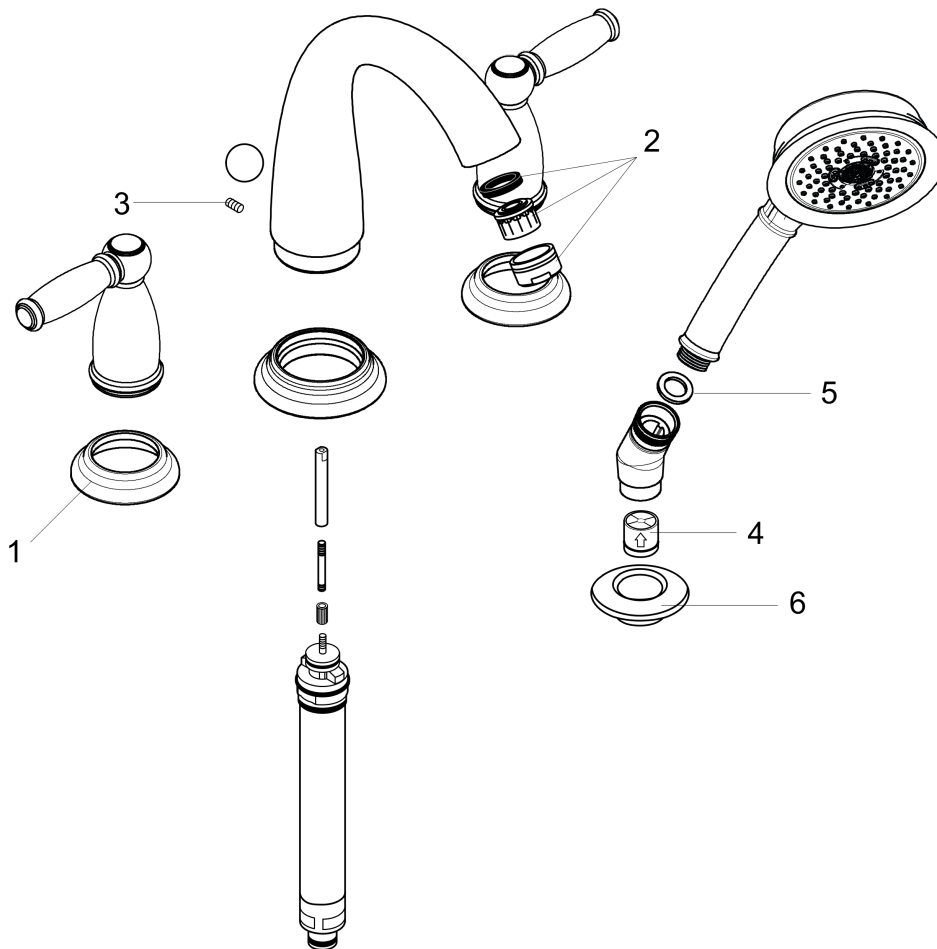

Swing C

Swing C 4-Hole Roman Tub Set Trim with Lever Handles

Finishes : **chrome** Part no. : **06123000**

Description

Features

- Flow: 5.0 GPM
- 90° ceramic valves
- Solid brass
- Diverter for handshower

Comprised of

- Cromo C 100 Green 3-Jet Handshower, 2.0 GPM (#04334USA)

Required accessories

- Rough, 4-Hole Roman Tub Set (#06646USA)

Item details

List Price \$ 820.00

Technology

Compliance

Product image

Scale drawing

Swing C
Swing C 4-Hole Roman Tub Set Trim with Lever Handles
Finishes : **chrome** Part no. : **06123000**

Exploded drawing

Year of production: **04/04 - 12/17**

Swing C

Swing C 4-Hole Roman Tub Set Trim with Lever Handles

Finishes : **chrome** Part no. : **06123000**

Spare parts list

Year of production: **04/04 - 12/17**

Pos.	Description	Part no.	Price	PU
1	escutcheon	88600000	-	1
2	aerator M24x1 (25 l/min)	13956000	-	1
3	hollow set screw M6x10 DIN 916	96029000	-	1
4	set of non return valves DW 15	94074000	-	1
5	filter packing	94246000	-	1
6	escutcheon Ø 52 mm	97159000	-	1
a	handle	88612000	-	1
b	diverter knob	94102000	-	1
c	handshower	04072000	-	1
d	shower holder	28071000	-	1
e	base body	06646000	-	1