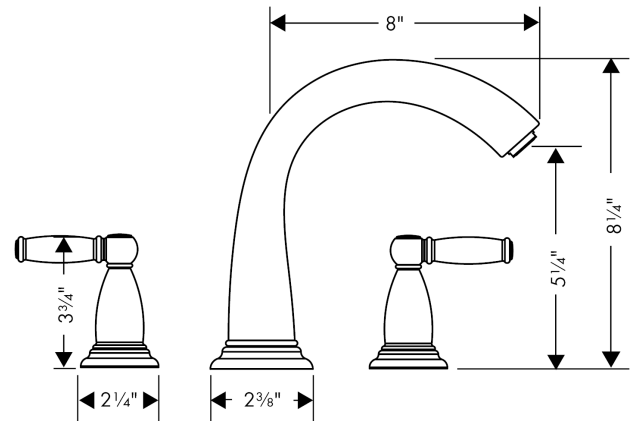

Swing C

Swing C 3-Hole Roman Tub Set Trim with Lever Handles

Finishes : **chrome** Part no. : **06120000**

Description

Features

- Flow: 5.8 GPM
- 90° ceramic valves
- Solid brass

Required accessories

- Rough, 3-Hole Roman Tub Set (#06607USA)

Item details

List Price \$ 680.00

Compliance

Product image

Scale drawing

Swing C
Swing C 3-Hole Roman Tub Set Trim with Lever Handles
Finishes : **chrome** Part no. : **06120000**

Exploded drawing

Year of production: >03/04

Swing C

Swing C 3-Hole Roman Tub Set Trim with Lever Handles

Finishes : **chrome** Part no. : **06120000**

Spare parts list

Year of production: >03/04

Pos.	Description	Part no.	Price	PU
1	hollow set screw M6x10 DIN 916	96029000	-	1
2	adapter for spout	88512000	-	1
3	escutcheon	88600000	-	1
a	base body	06607000	-	1
b	aerator M24x1 (25 l/min)	13956000	-	1
c	handle	88612000	-	1