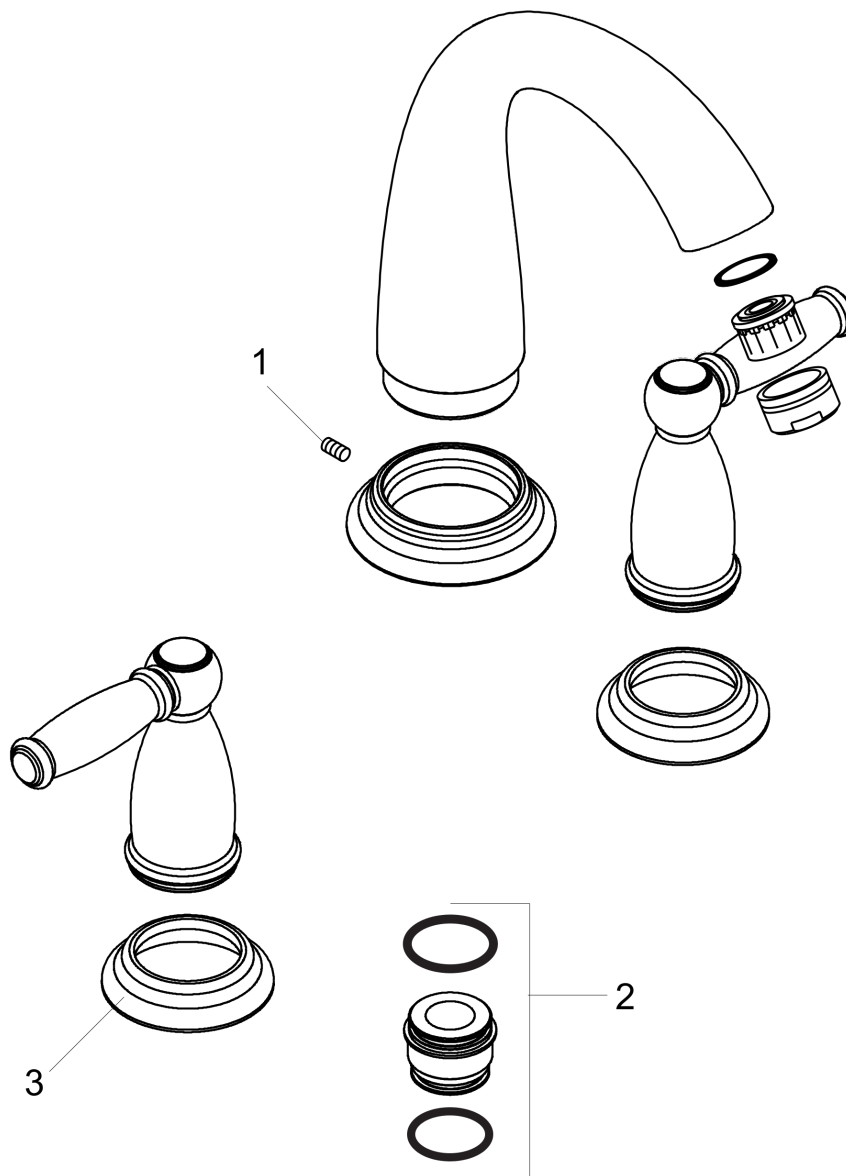

Swing C

Swing C 3-Hole Roman Tub Set Trim with Lever Handles

Finishes : **chrome** Part no. : **06120000**

Description

Features

- Flow: 5.8 GPM
- 90° ceramic valves
- Solid brass

Required accessories

- Rough, 3-Hole Roman Tub Set (#06607USA)

Item details

List Price \$ 680.00

Compliance

Product image

Scale drawing

Swing C
Swing C 3-Hole Roman Tub Set Trim with Lever Handles
Finishes : **chrome** Part no. : **06120000**

Exploded drawing

Year of production: >03/04

Swing C

Swing C 3-Hole Roman Tub Set Trim with Lever Handles

Finishes : **chrome** Part no. : **06120000**

Spare parts list

Year of production: >03/04

Pos.	Description	Part no.	Price	PU
1	hollow set screw M6x10 DIN 916	96029000	-	1
2	adapter for spout	88512000	-	1
3	escutcheon	88600000	-	1
a	base body	06607000	-	1
b	aerator M24x1 (25 l/min)	13956000	-	1
c	handle	88612000	-	1