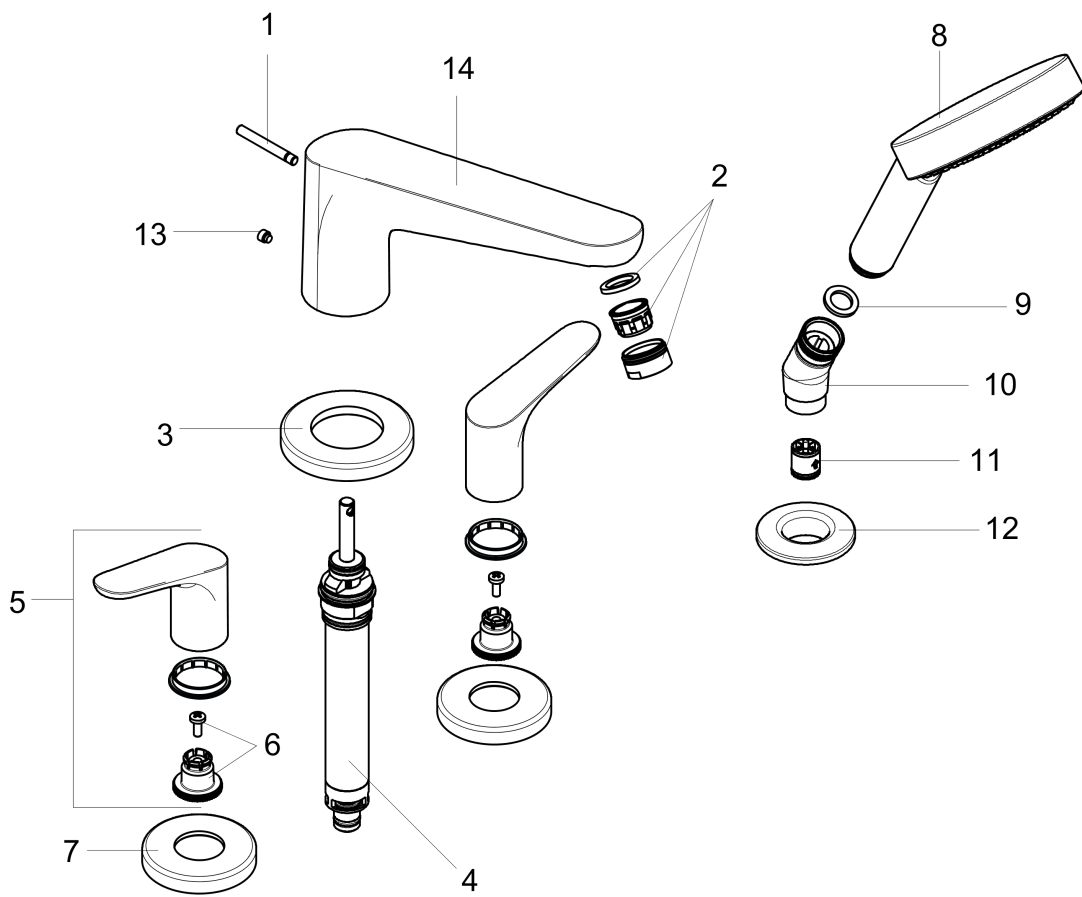

#### Scale drawing

### Focus 4-Hole Roman Tub Set Trim

Finishes : **chrome** Part no. : **04366000**

## Exploded drawing

Year of production: >01/12

## Spare parts list

Year of production: >01/12

Pos.	Description	Part no.	Price	PU
1	diverter knob	98607000	-	1
2	aerator M24x1 (25 l/min)	13914000	-	1
3	escutcheon Ø 70 mm	97779000	-	1
4	selector assy	96775000	-	1
5	handle	95929000	-	1
6	handle fixing set	94184000	-	1
7	escutcheon	31098000	-	1
8	handshower	28504001	-	1
9	washer	88651000	-	1
10	shower holder	28071000	-	1
11	set of non return valves DW 15	94074000	-	1
12	escutcheon Ø 52 mm	97159000	-	1
13	hollow set screw M6x6	97660000	-	1
14	spout cpl.	95941000	-	1