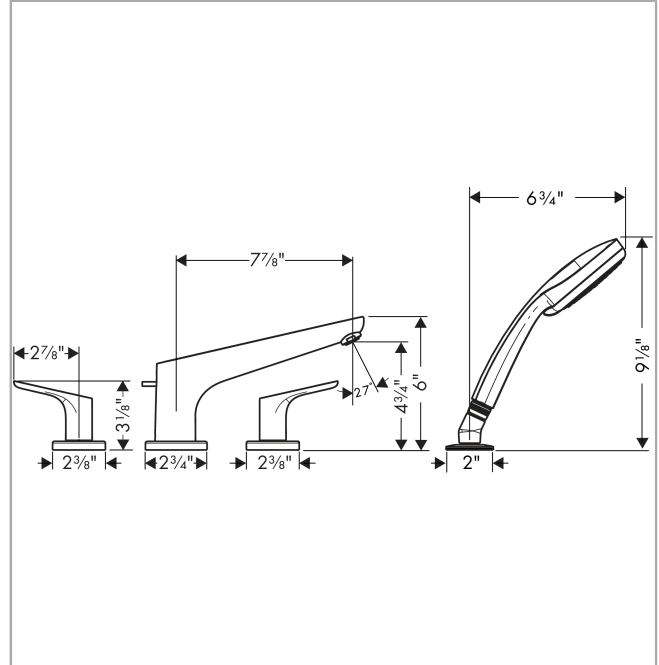

Scale drawing