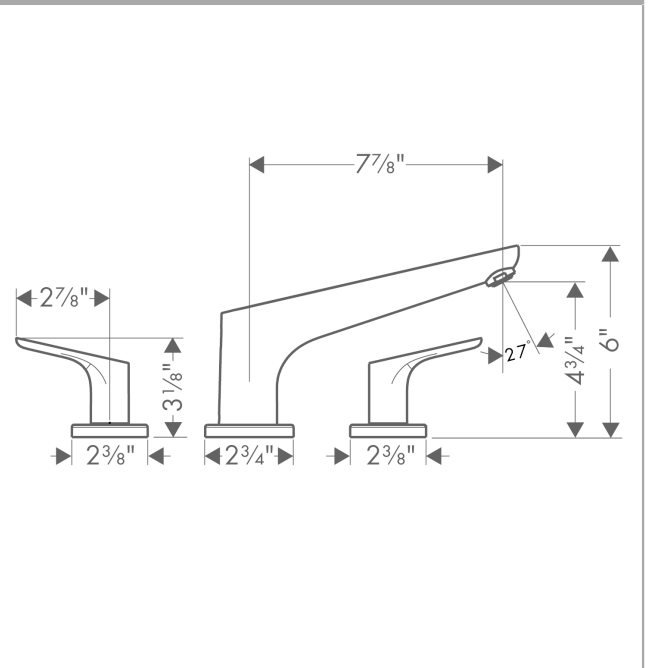

Focus

Focus 3-Hole Roman Tub Set Trim

Finishes : **chrome** Part no. : **04365000**

Description

Features

- Flow: 5.8 GPM
- 90° ceramic valves
- Solid brass

Required accessories

- Rough, 3-Hole Roman Tub Set (#06607USA)

Item details

List Price \$ 500.00

Compliance

Product image

Scale drawing

Focus

Focus 3-Hole Roman Tub Set Trim

Finishes : **chrome** Part no. : **04365000**

Exploded drawing

Year of production: >01/12

Focus

Focus 3-Hole Roman Tub Set Trim

Finishes : **chrome** Part no. : **04365000**

Spare parts list

Year of production: >01/12

Pos.	Description	Part no.	Price	PU
1	spout cpl.	95937000	-	1
2	hollow set screw M6x6	97660000	-	1
3	aerator M24x1 (25 l/min)	13914000	-	1
4	escutcheon Ø 70 mm	97779000	-	1
5	adapter for spout	88512000	-	1
6	handle	95929000	-	1
7	handle fixing set	94184000	-	1
8	escutcheon	31098000	-	1