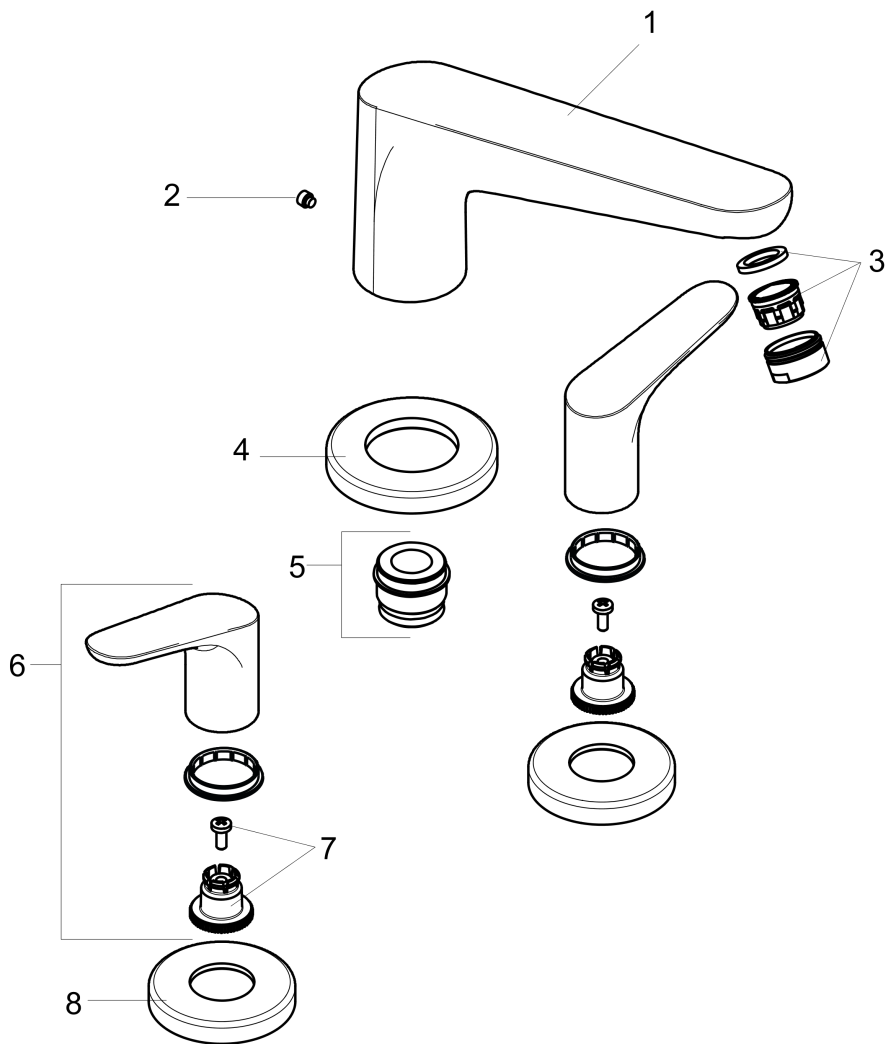

Focus

Focus 3-Hole Roman Tub Set Trim

Finishes : **chrome** Part no. : **04365000**

Description

Features

- Flow: 5.8 GPM
- 90° ceramic valves
- Solid brass

Required accessories

- Rough, 3-Hole Roman Tub Set (#06607USA)

Item details

List Price \$ 500.00

Compliance

Product image

Scale drawing

Focus

Focus 3-Hole Roman Tub Set Trim

Finishes : **chrome** Part no. : **04365000**

Exploded drawing

Year of production: >01/12

Focus

Focus 3-Hole Roman Tub Set Trim

Finishes : **chrome** Part no. : **04365000**

Spare parts list

Year of production: >01/12

Pos.	Description	Part no.	Price	PU
1	spout cpl.	95937000	-	1
2	hollow set screw M6x6	97660000	-	1
3	aerator M24x1 (25 l/min)	13914000	-	1
4	escutcheon Ø 70 mm	97779000	-	1
5	adapter for spout	88512000	-	1
6	handle	95929000	-	1
7	handle fixing set	94184000	-	1
8	escutcheon	31098000	-	1