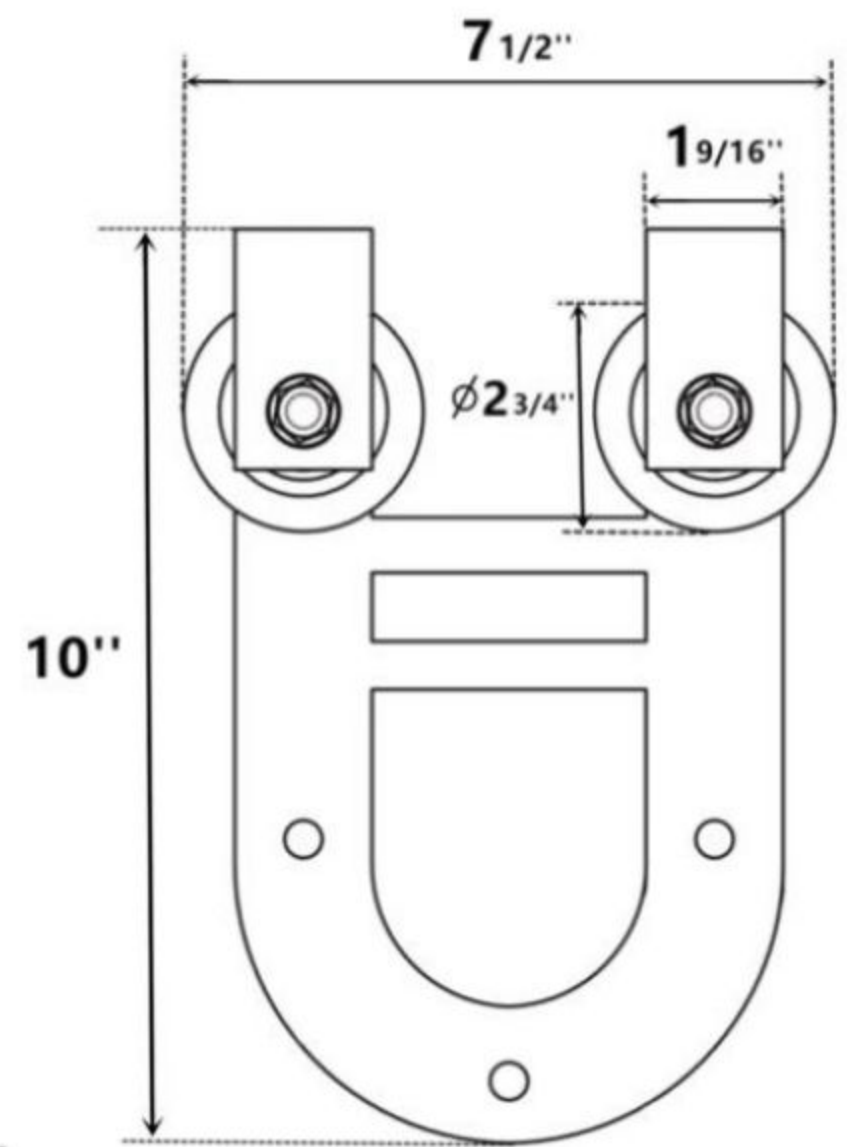

Track Lengths

Country Style

Horseshoe

Top Mount

Low Profile

Arrow