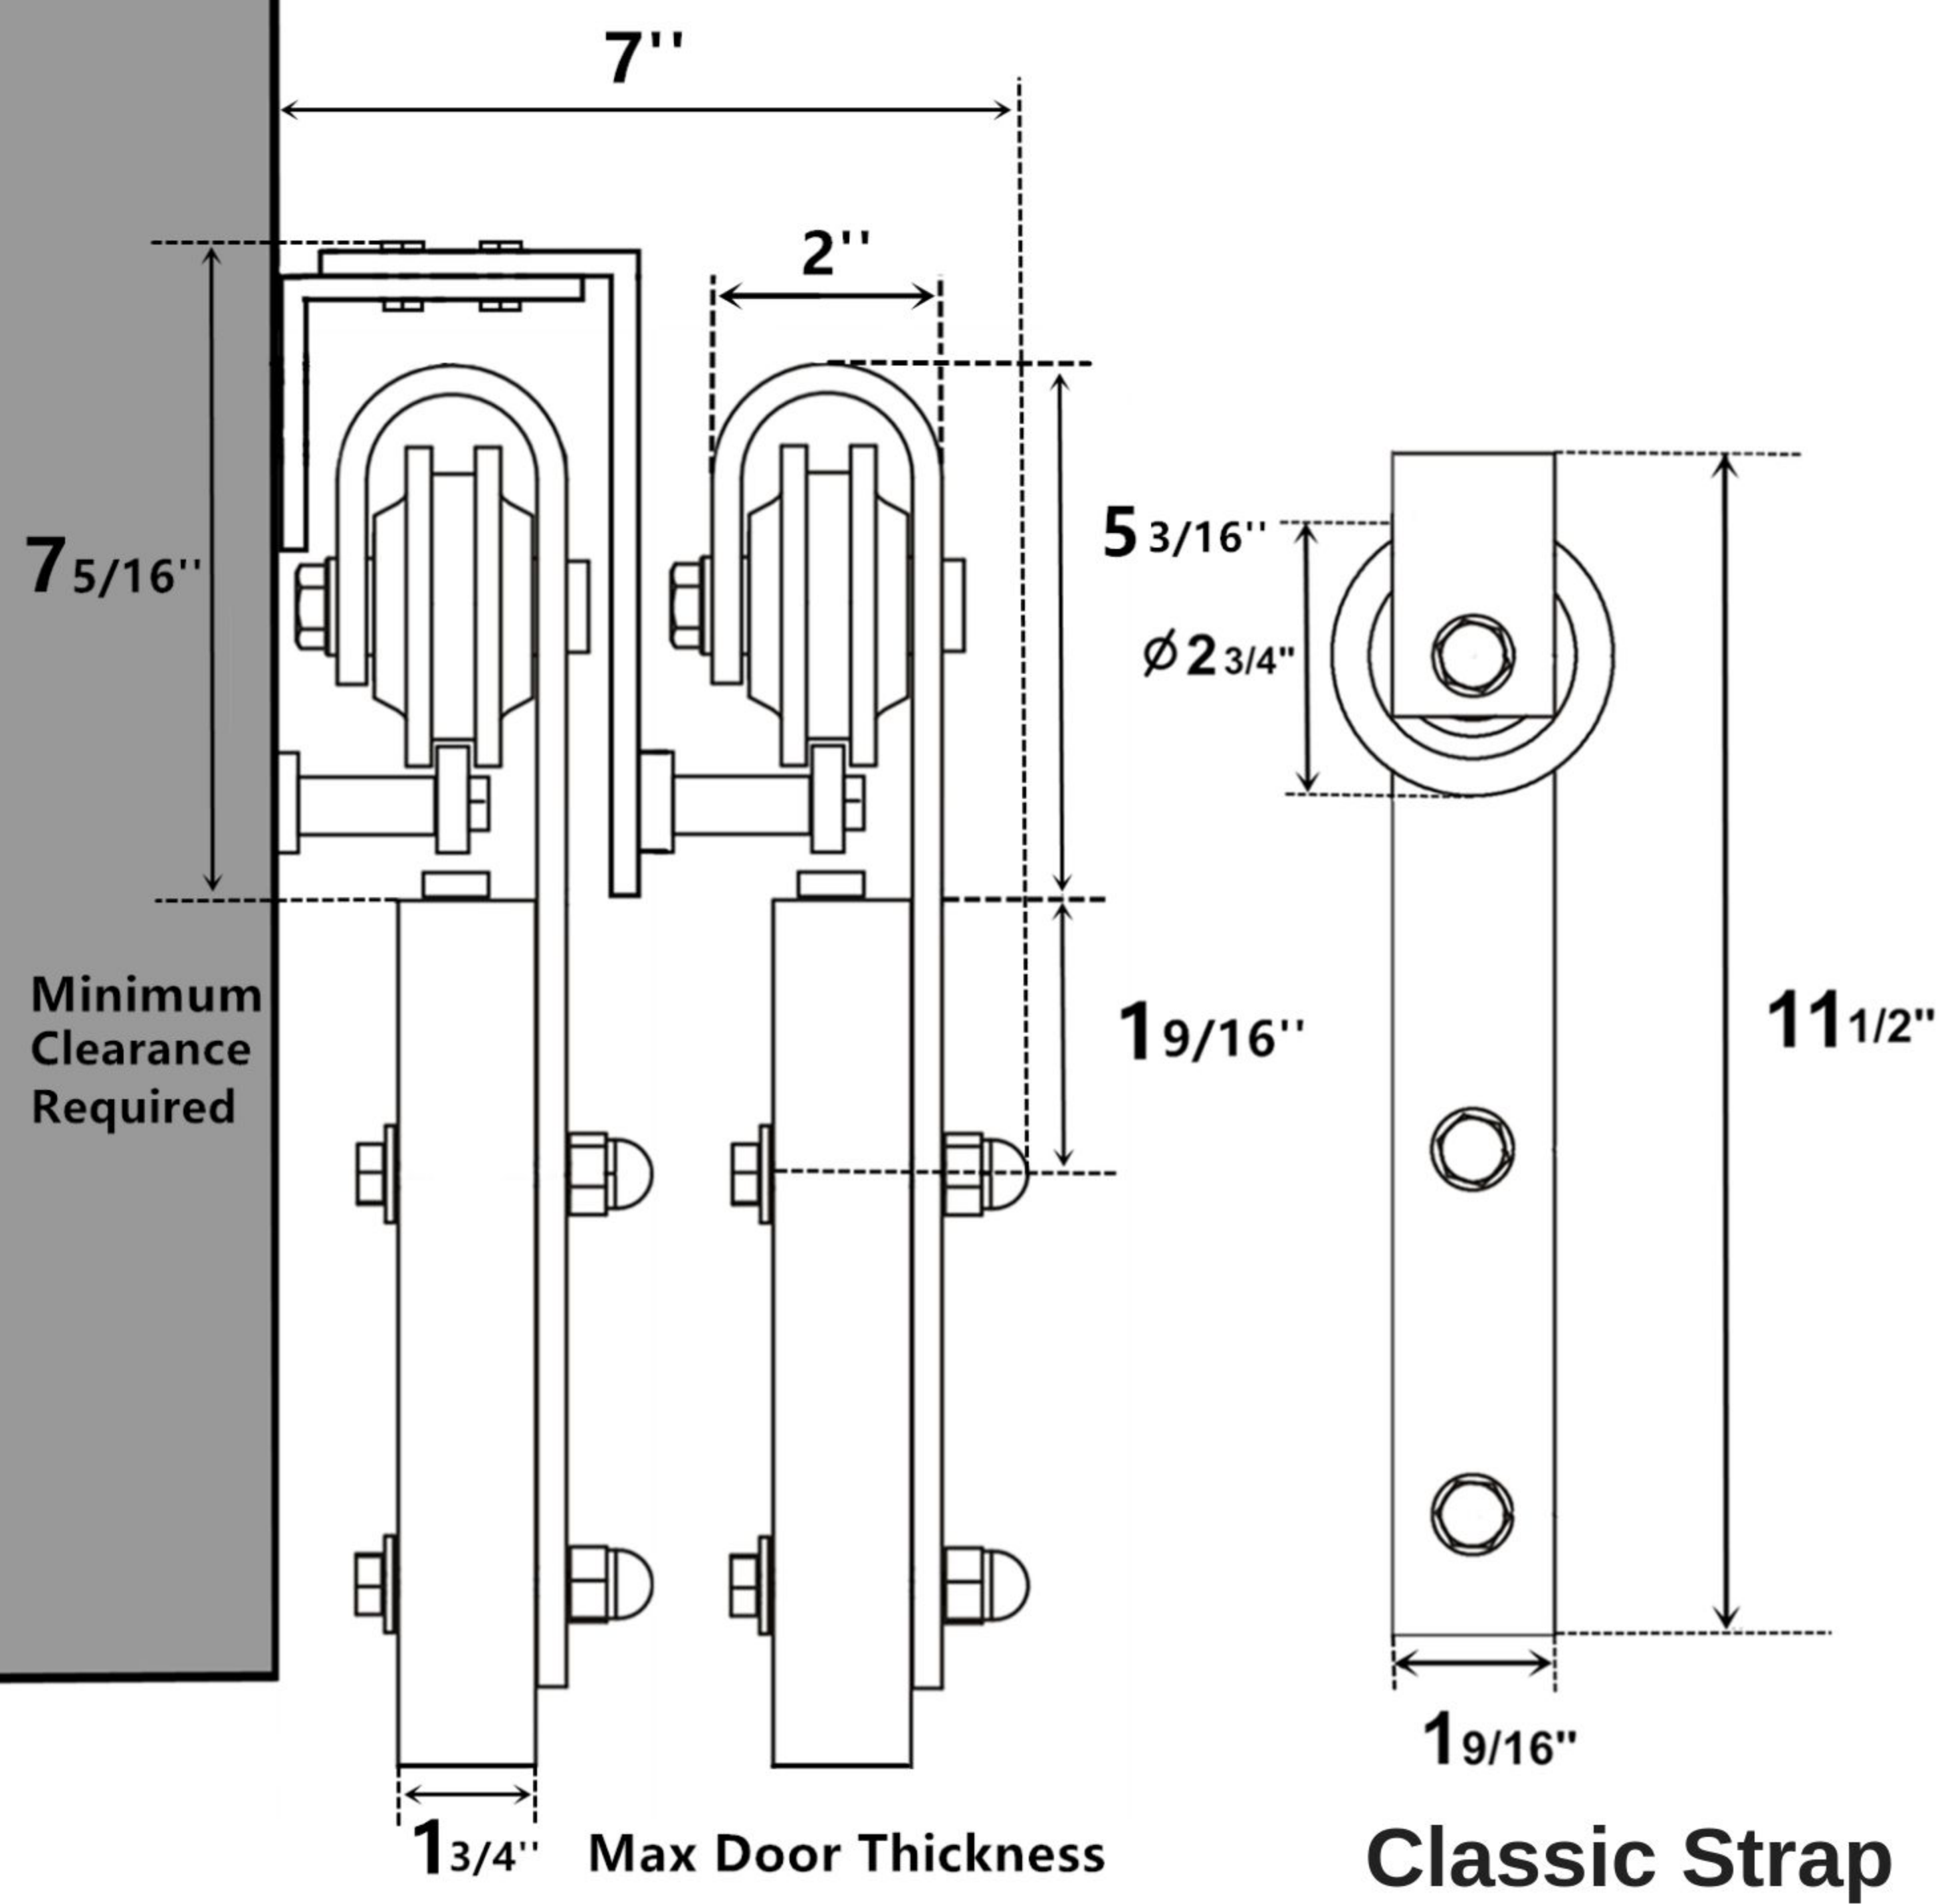

Track Lengths

Country Style

Horseshoe

Top Mount

Low Profile

Arrow