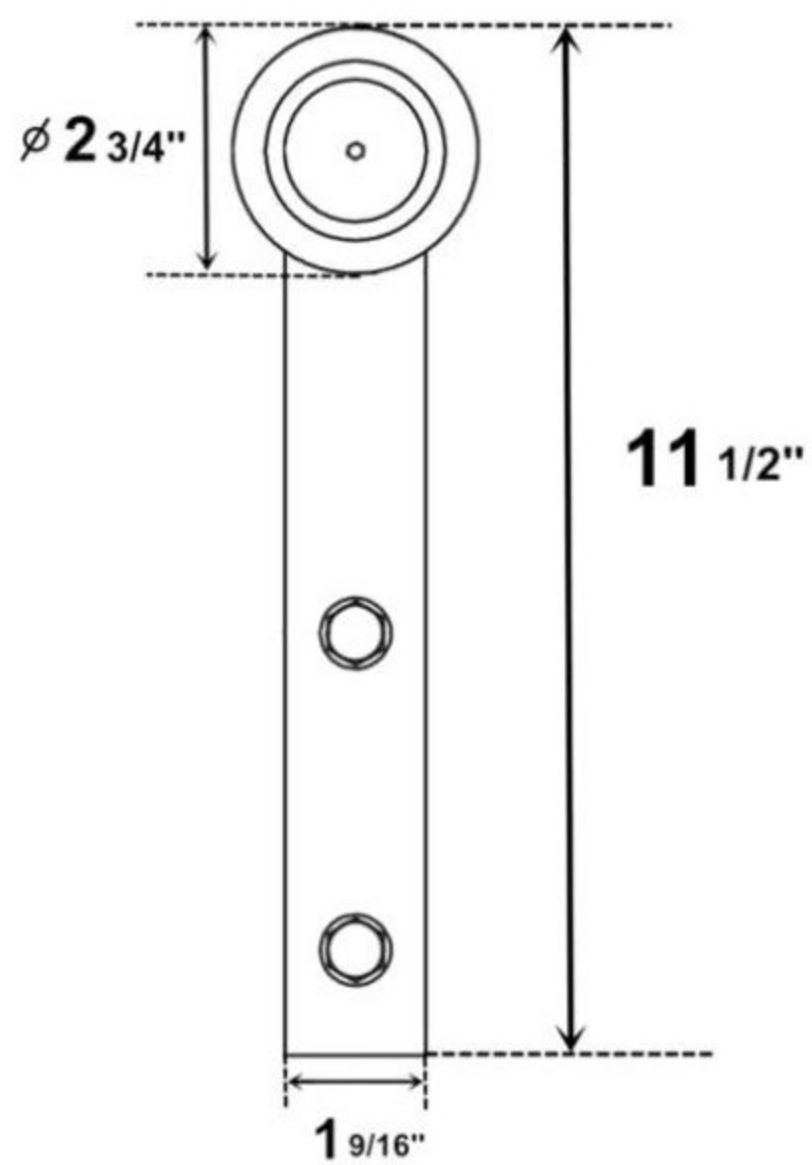

Track Lengths

Country Style

Horseshoe

Top Mount

Low Profile

Arrow