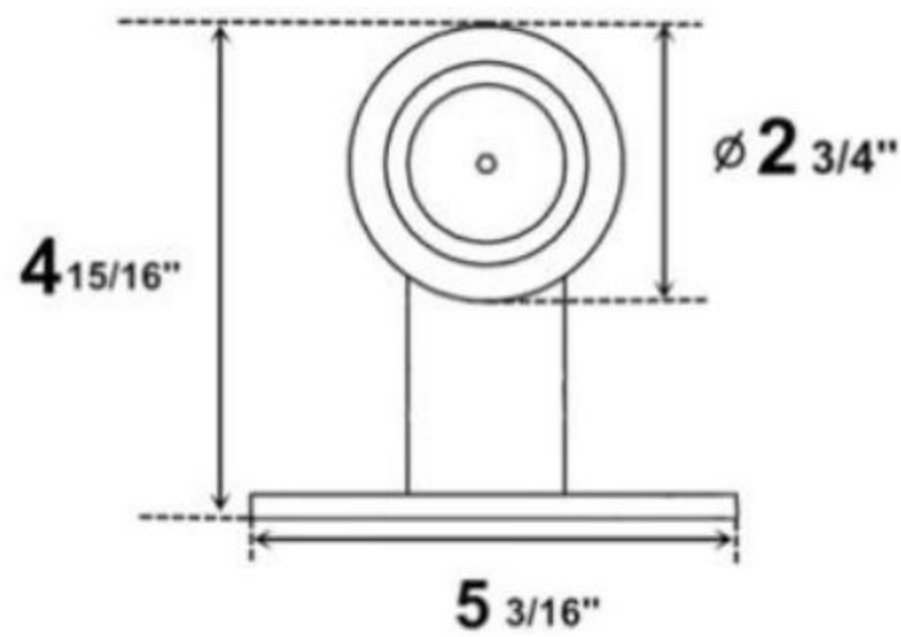

Track Lengths

Country Style

Horseshoe

Top Mount

Low Profile

Arrow