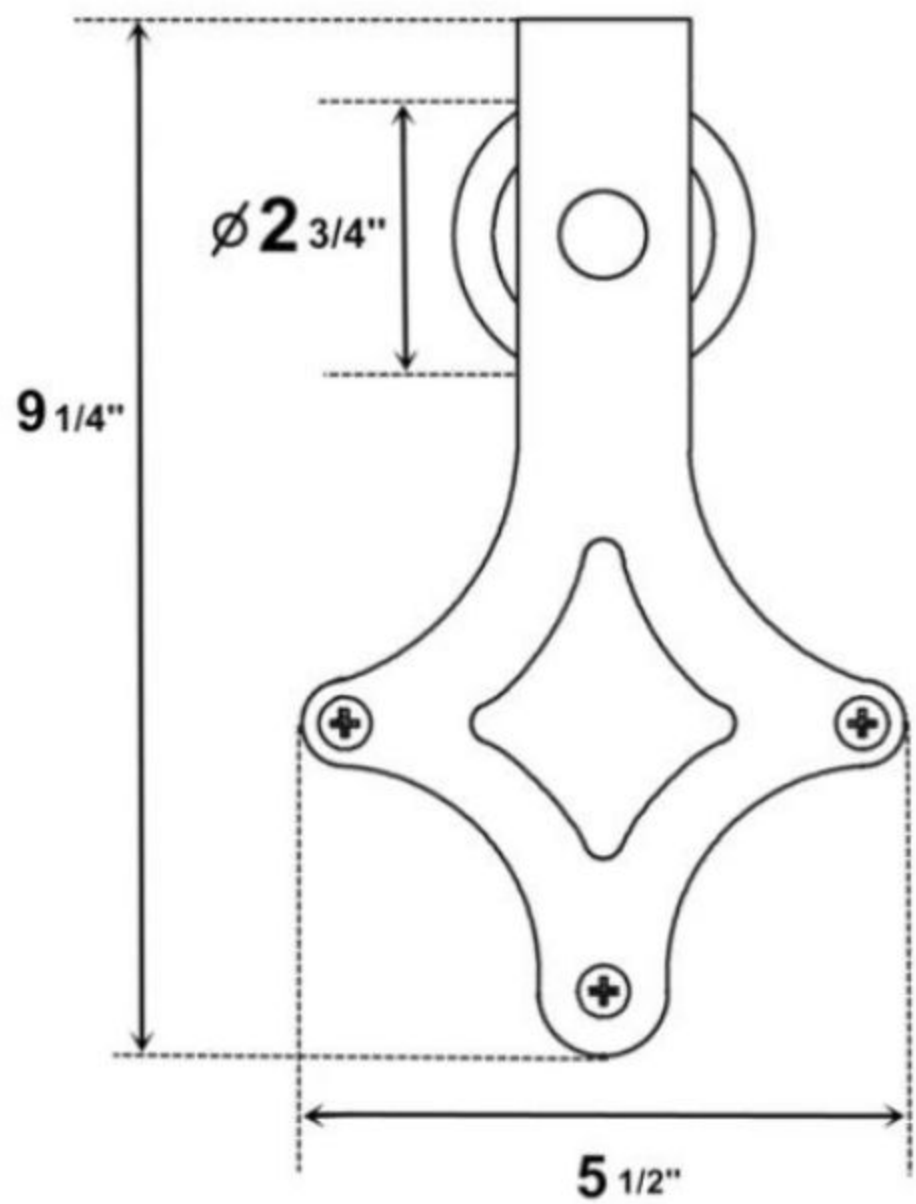

Track Lengths

Country Style

Horseshoe

Top Mount

Low Profile

Arrow