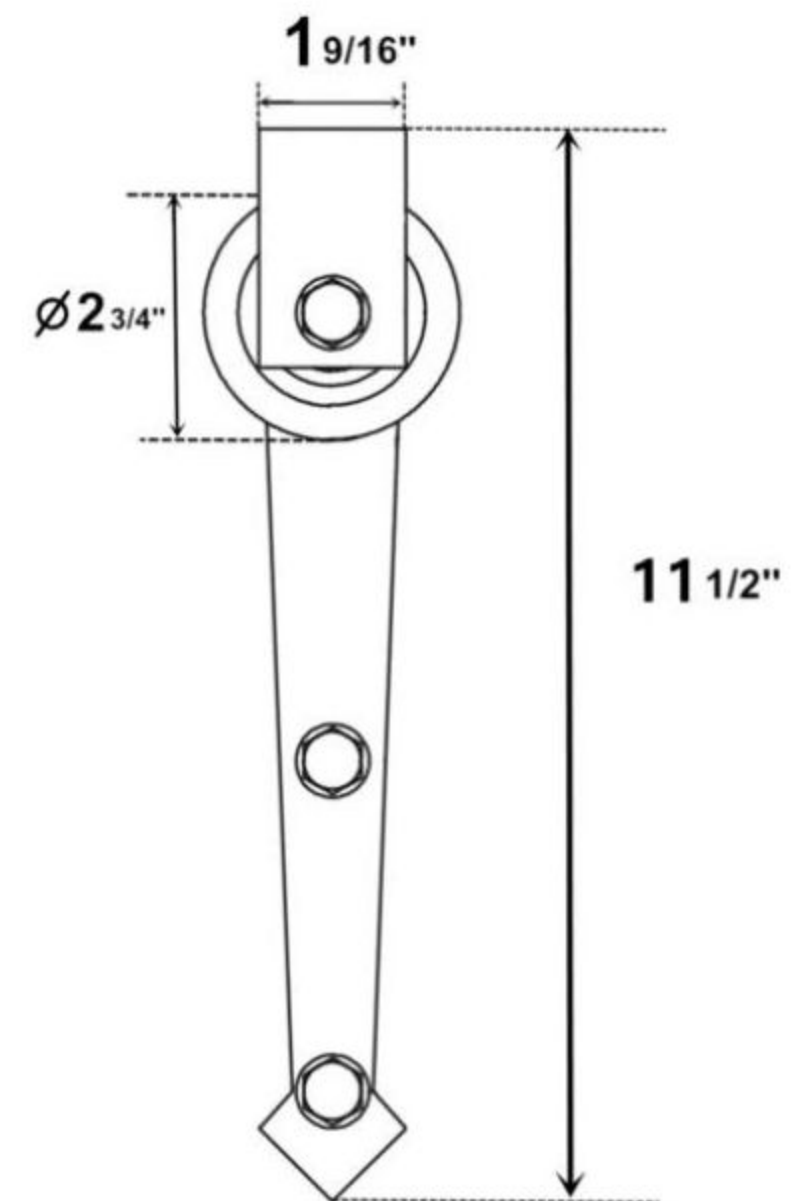

Track Lengths

Country Style

Horseshoe

Top Mount

Low Profile

Arrow