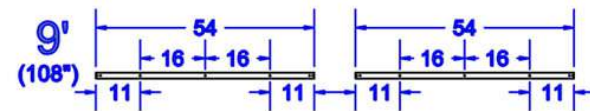

Note: Measurements are in inches.

RUSTIC
ROLLING DOORS

Part: Track

Scale: 1:1

Note: Measurements are in inches.

Note: Measurements are in inches.