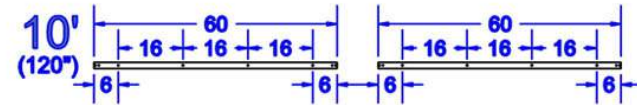

Note: Measurements are in inches.

RUSTIC
ROLLING DOORS

Part: Track

Scale: 1:1

Note: Measurements are in inches.

Note: Measurements are in inches.