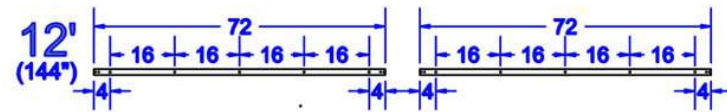

Note: Measurements are in inches.

RUSTIC
ROLLING DOORS

Part: Track

Scale: 1:1

Note: Measurements are in inches.

Note: Measurements are in inches.