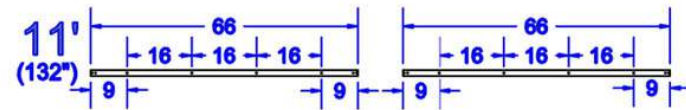

Note: Measurements are in inches.

RUSTIC
ROLLING DOORS

Part: Track

Scale: 1:1

Note: Measurements are in inches.

Note: Measurements are in inches.