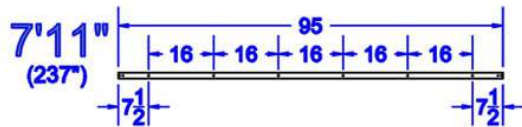

Note: Measurements are in inches.

RUSTIC
ROLLING DOORS

Part: Track

Scale: 1:1

Note: Measurements are in inches.

Note: Measurements are in inches.