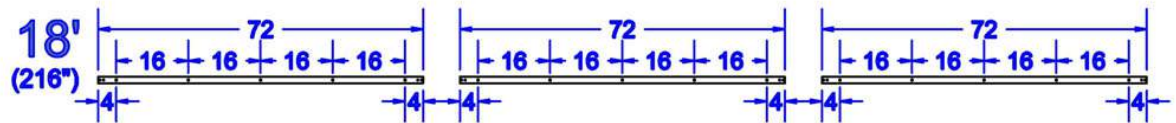

Note: Measurements are in inches.

RUSTIC
ROLLING DOORS

Part: Track

Scale: 1:1

Note: Measurements are in inches.

Note: Measurements are in inches.