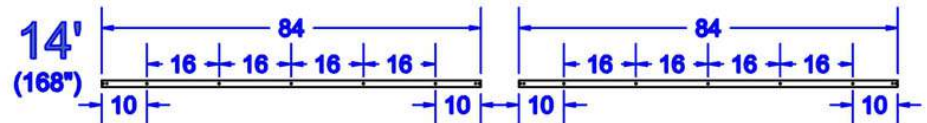

Note: Measurements are in inches.

RUSTIC
ROLLING DOORS

Part: Track

Scale: 1:1

Note: Measurements are in inches.

Note: Measurements are in inches.