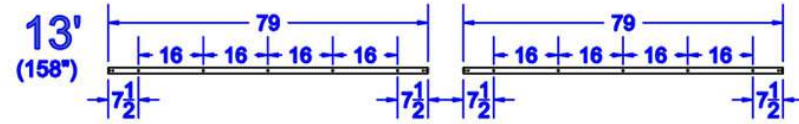

Note: Measurements are in inches.

RUSTIC
ROLLING DOORS

Part: Track

Scale: 1:1

Note: Measurements are in inches.

Note: Measurements are in inches.