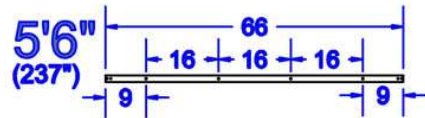

Note: Measurements are in inches.

RUSTIC
ROLLING DOORS

Part: Track

Scale: 1:1

Note: Measurements are in inches.

Note: Measurements are in inches.