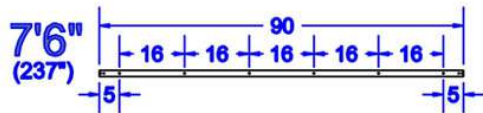

Note: Measurements are in inches.

RUSTIC
ROLLING DOORS

Part: Track

Scale: 1:1

Note: Measurements are in inches.

Note: Measurements are in inches.