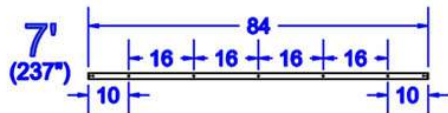

Note: Measurements are in inches.

RUSTIC
ROLLING DOORS

Part: Track

Scale: 1:1

Note: Measurements are in inches.

Note: Measurements are in inches.