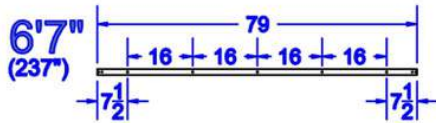

Note: Measurements are in inches.

RUSTIC
ROLLING DOORS

Part: Track

Scale: 1:1

Note: Measurements are in inches.

Note: Measurements are in inches.