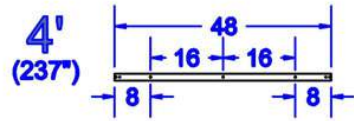

Note: Measurements are in inches.

RUSTIC
ROLLING DOORS

Part: Track

Scale: 1:1

Note: Measurements are in inches.

Note: Measurements are in inches.