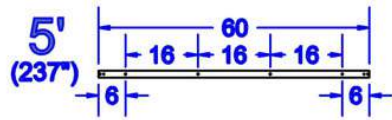

Note: Measurements are in inches.

RUSTIC
ROLLING DOORS

Part: Track

Scale: 1:1

Note: Measurements are in inches.

Note: Measurements are in inches.