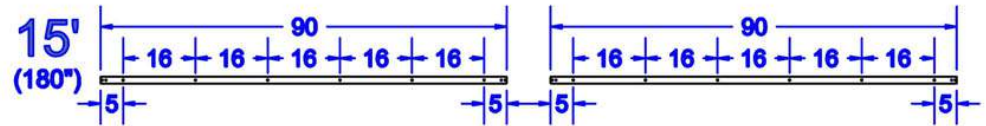

Note: Measurements are in inches.

RUSTIC
ROLLING DOORS

Part: Track

Scale: 1:1

Note: Measurements are in inches.

Note: Measurements are in inches.