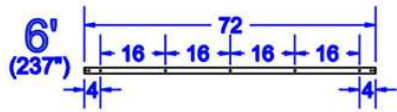

Note: Measurements are in inches.

RUSTIC
ROLLING DOORS

Part: Track

Scale: 1:1

Note: Measurements are in inches.

Note: Measurements are in inches.