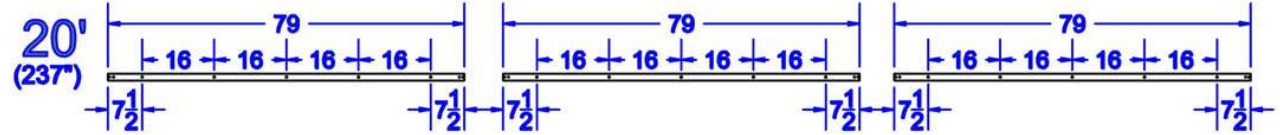

Note: Measurements are in inches.

RUSTIC
ROLLING DOORS

Part: Track

Scale: 1:1

Note: Measurements are in inches.

Note: Measurements are in inches.