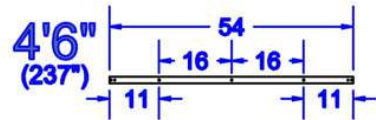

Note: Measurements are in inches.

RUSTIC
ROLLING DOORS

Part: Track

Scale: 1:1

Note: Measurements are in inches.

Note: Measurements are in inches.