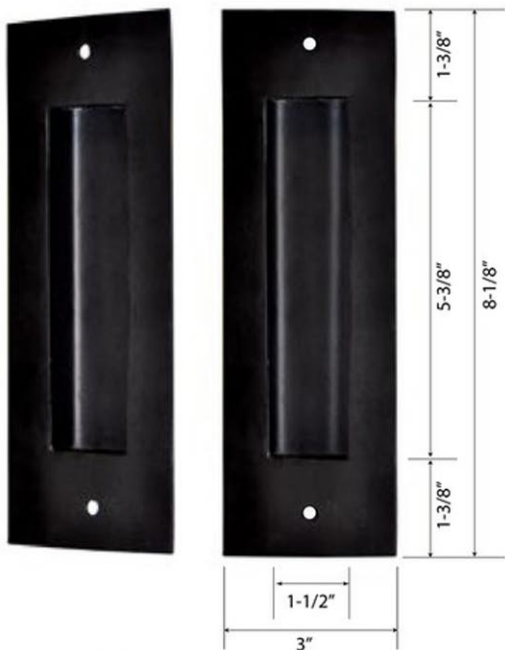

.55 lbs

Vista Wrought Iron or Stainless Steel Pull Handle

A 1/2" deep pocket must be routed/
carved into the door to use the Vista
Pull, as the face plate mounts on
the door surface