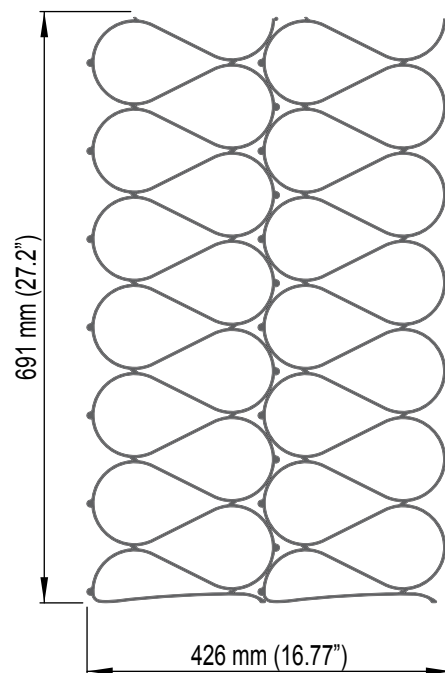

Dimensions of Standard Wine Rack Kits

6 Bottle Kit (KWR6)

12 Bottle Kit (KWR12)

Internal Cabinet Dimensions
for 12 Bottle Kit: 428mm W x 381mm H

Note: When building joinery to accommodate racks add 2mm to height and width.

24 Bottle Kit (KWR24)

Internal Cabinet Dimensions
for 24 Bottle Kit: 428mm W x 693mm H