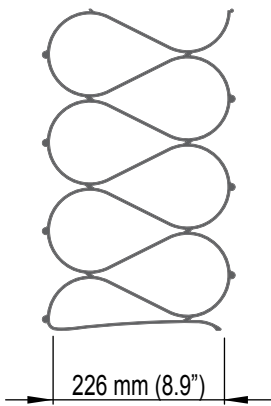

Dimensions of Standard Wine Rack Kits

6 Bottle Kit (KWR6)

12 Bottle Kit (KWR12)

Internal Cabinet Dimensions
for 12 Bottle Kit: 428mm W x 381mm H

Note: When building joinery to accommodate racks add 2mm to height and width.

24 Bottle Kit (KWR24)

Internal Cabinet Dimensions
for 24 Bottle Kit: 428mm W x 693mm H