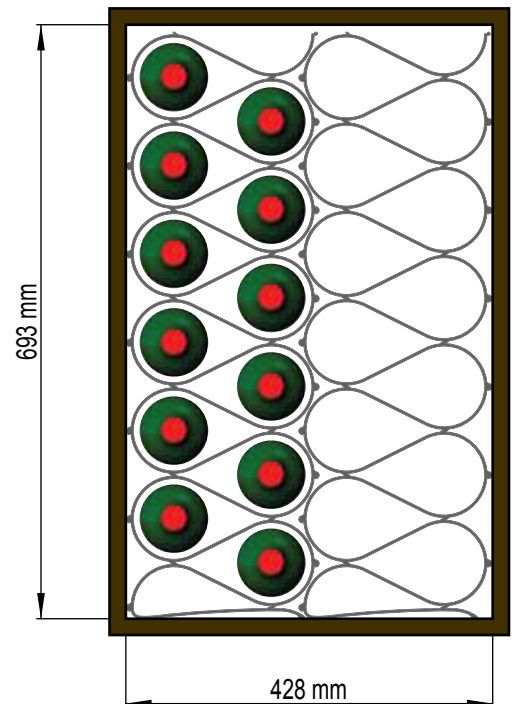

Dimensions of Standard Wine Rack Kits

6 Bottle Kit (KWR6)

12 Bottle Kit (KWR12)

Internal Cabinet Dimensions
for 12 Bottle Kit: 428mm W x 381mm H

Note: When building joinery to accommodate racks add 2mm to height and width.

24 Bottle Kit (KWR24)

Internal Cabinet Dimensions
for 24 Bottle Kit: 428mm W x 693mm H