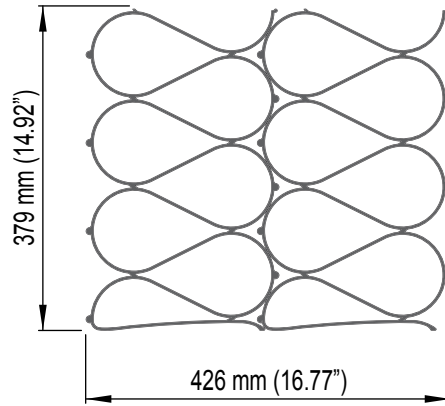

Dimensions of Standard Wine Rack Kits

6 Bottle Kit (KWR6)

12 Bottle Kit (KWR12)

Internal Cabinet Dimensions
for 12 Bottle Kit: 428mm W x 381mm H

Note: When building joinery to accommodate racks add 2mm to height and width.

24 Bottle Kit (KWR24)

Internal Cabinet Dimensions
for 24 Bottle Kit: 428mm W x 693mm H