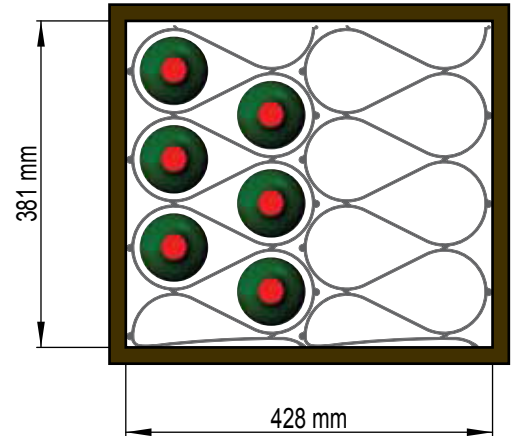

Dimensions of Standard Wine Rack Kits

6 Bottle Kit (KWR6)

12 Bottle Kit (KWR12)

Internal Cabinet Dimensions
for 12 Bottle Kit: 428mm W x 381mm H

Note: When building joinery to accommodate racks add 2mm to height and width.

24 Bottle Kit (KWR24)

Internal Cabinet Dimensions
for 24 Bottle Kit: 428mm W x 693mm H