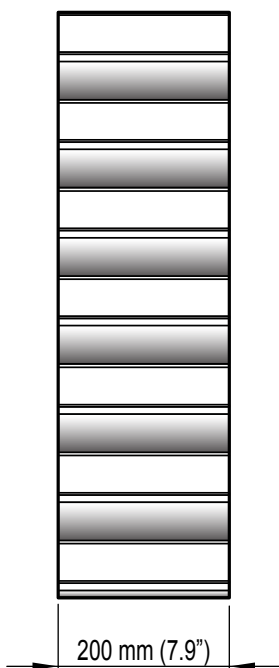

Dimensions of Standard Wine Rack Kits

6 Bottle Kit (KWR6)

12 Bottle Kit (KWR12)

Internal Cabinet Dimensions
for 12 Bottle Kit: 428mm W x 381mm H

Note: When building joinery to accommodate racks add 2mm to height and width.

24 Bottle Kit (KWR24)

Internal Cabinet Dimensions
for 24 Bottle Kit: 428mm W x 693mm H