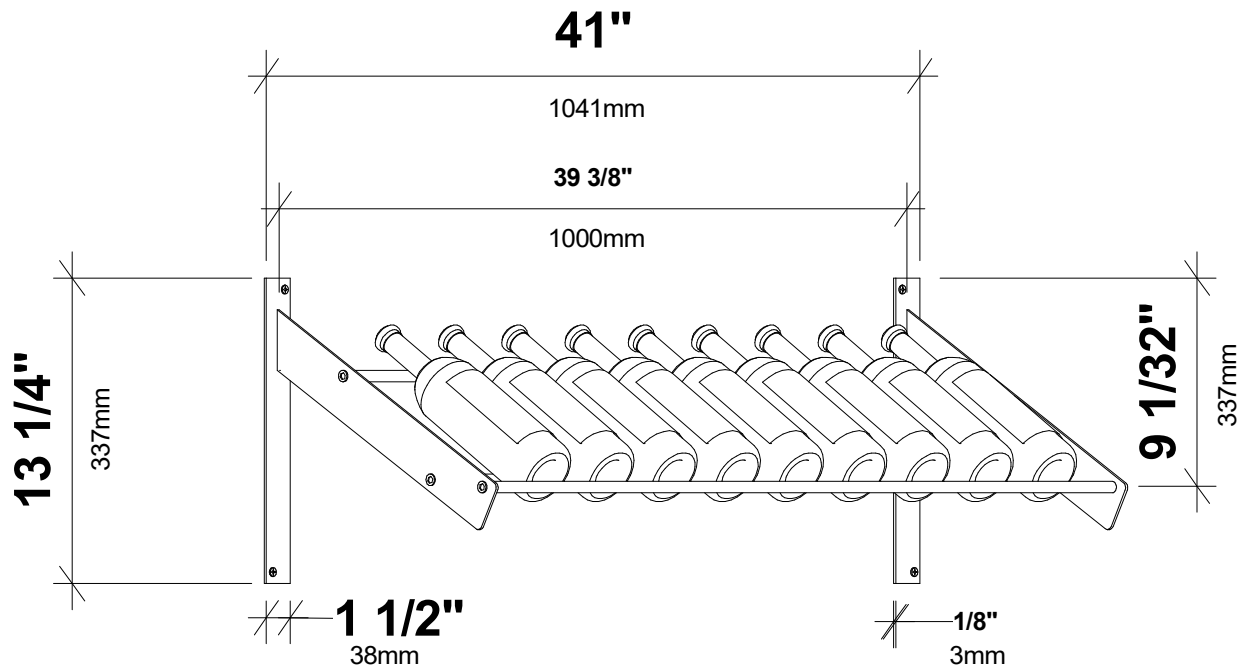

Evolution Wine Wall PR 3C

Spec Sheet for WW-PR (9-bottle wine rack)

VINTAGEVIEW[®]
MOVING WINE STORAGE FORWARD

4690 Joliet St., Denver, CO 80239 | phone: 866.650.1500 | fax: 866.650.1501 | VintageView.com