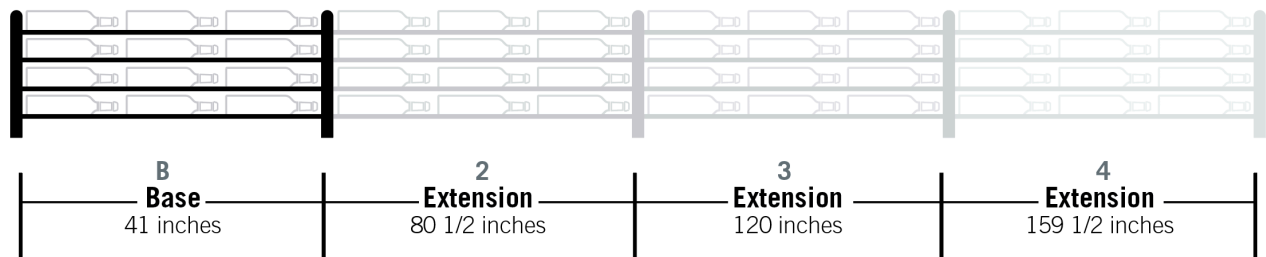

Evolution Wine Wall PR 3C

Spec Sheet for WW-PR (9-bottle wine rack)

VINTAGEVIEW[®]
MOVING WINE STORAGE FORWARD

4690 Joliet St., Denver, CO 80239 | phone: 866.650.1500 | fax: 866.650.1501 | VintageView.com