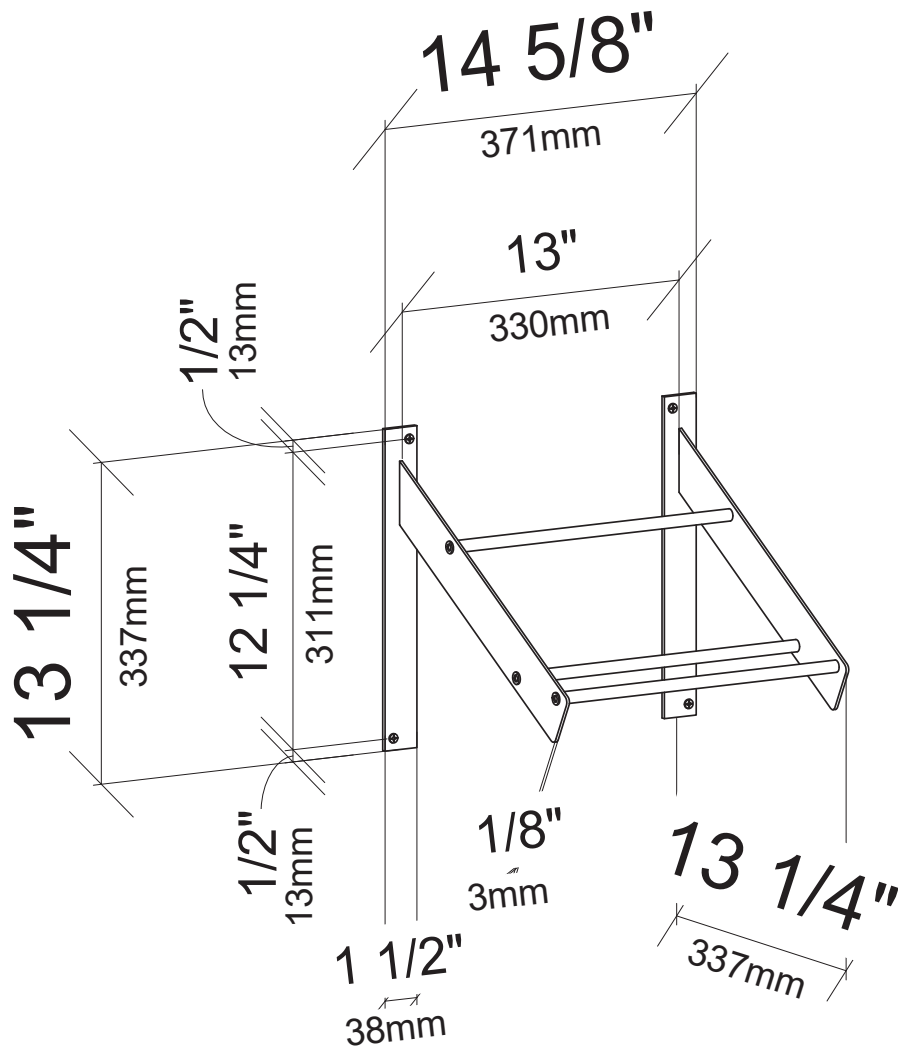

# Evolution Wine Wall PR

Spec Sheet for (WW-PR-1C) 3-bottle wine rack.

VINTAGEVIEW<sup>®</sup>  
MOVING WINE STORAGE FORWARD

4690 Joliet St, Denver, CO 80239 | phone: 866.650.1500 | fax: 866.650.1501 | [VintageView.com](http://VintageView.com)